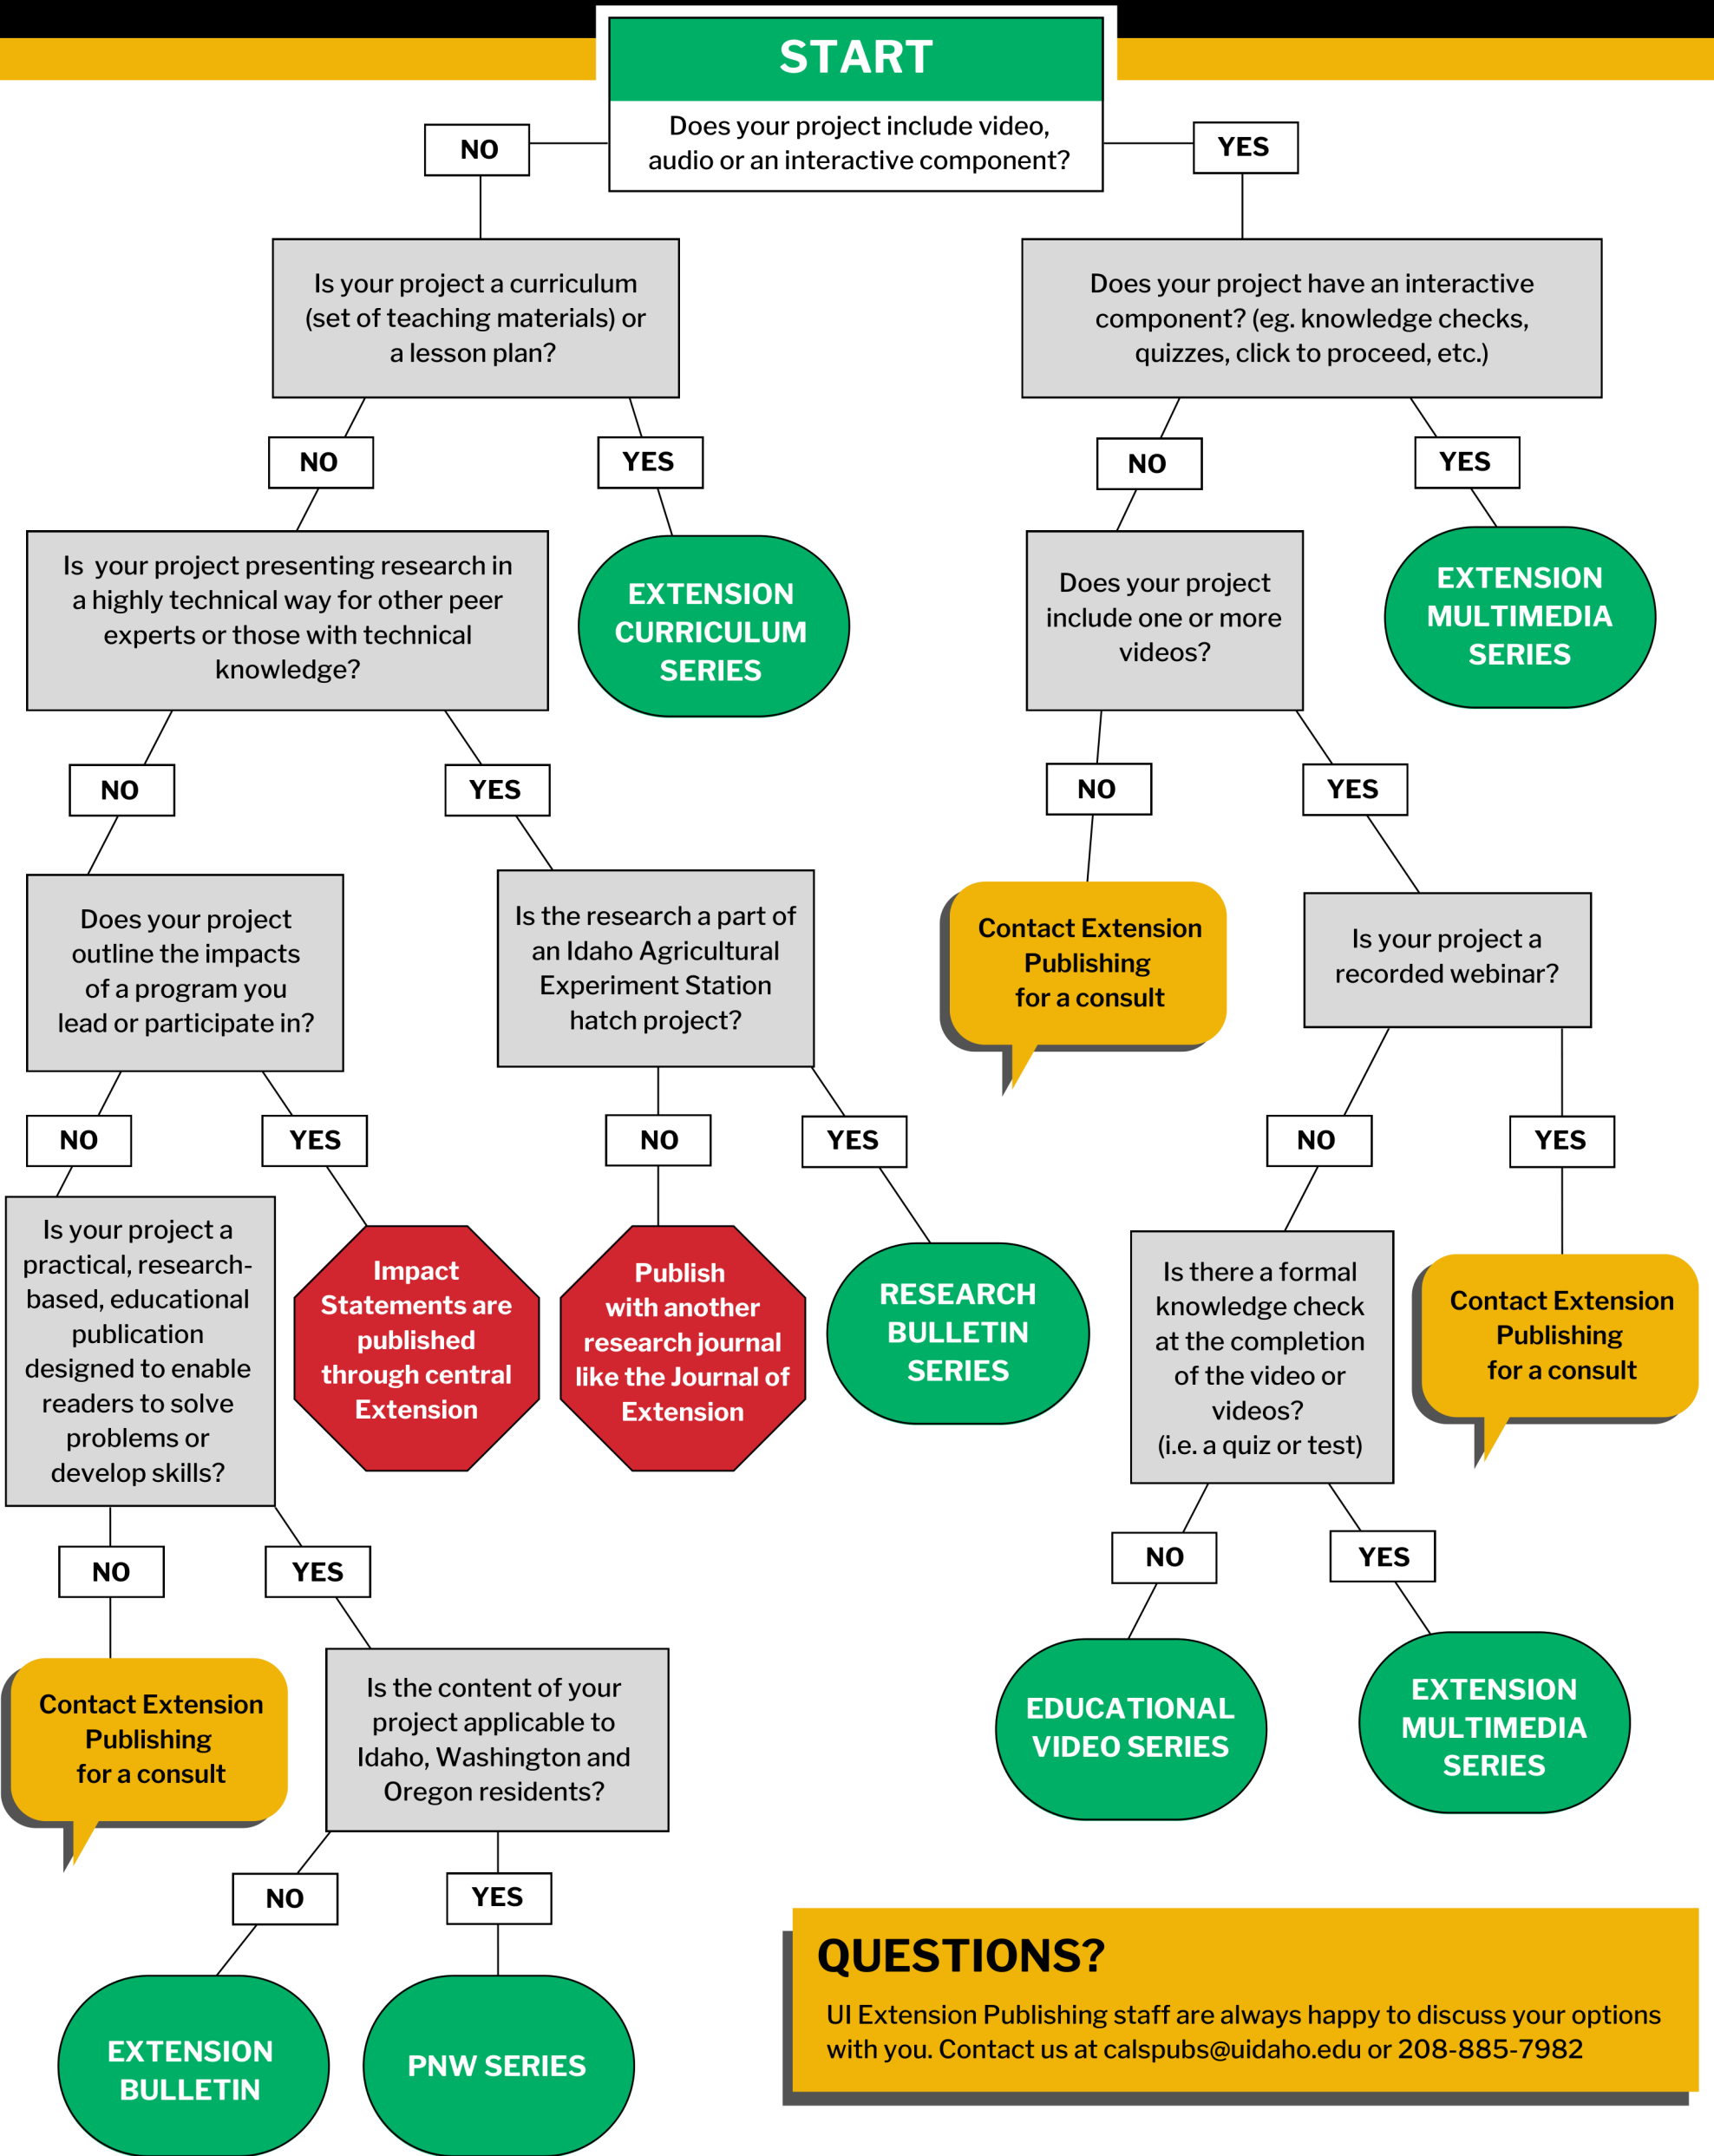

UI Extension Publishing Series Flow Chart

Use this flow chart to help determine the right series or best avenue for publishing your desired project.

QUESTIONS?

UI Extension Publishing staff are always happy to discuss your options with you. Contact us at calspubs@uidaho.edu or 208-885-7982