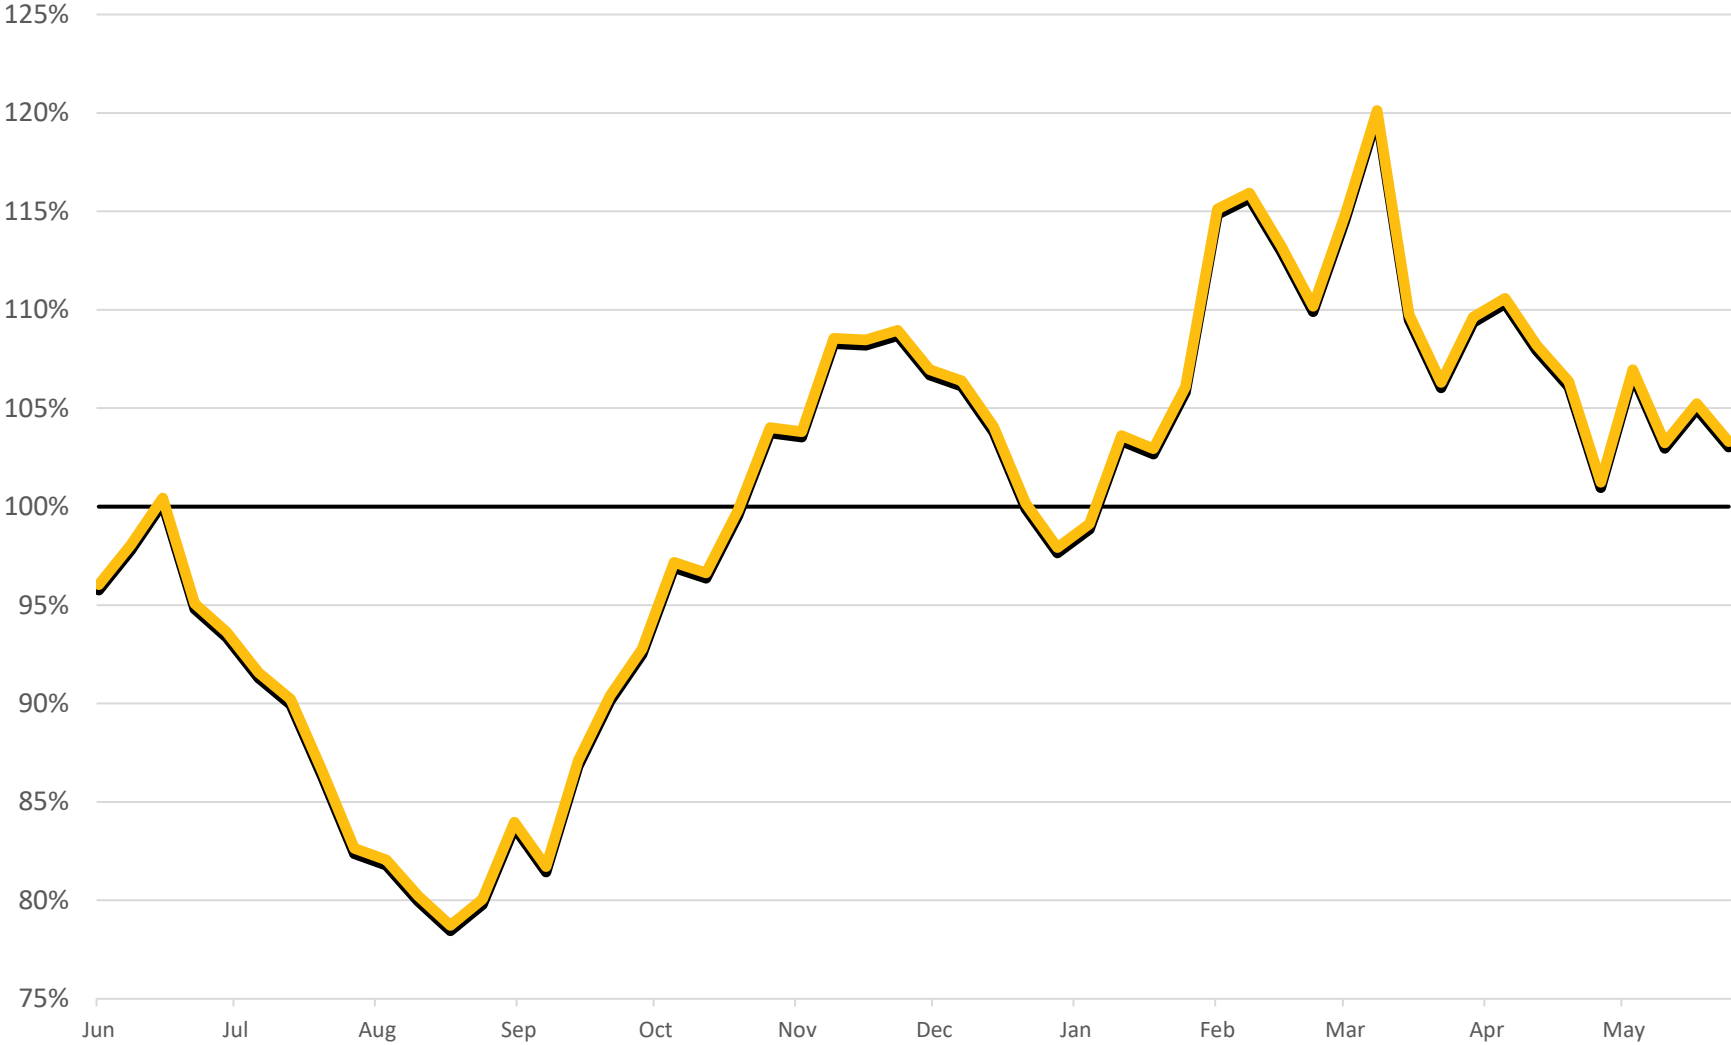

# SEASONAL INDEX: PORTLAND HRS 14.0% WHEAT - MINNEAPOLIS FUTURES BASIS

Weekly: Marketing Years 1993-2020

Weekly Wednesday Close  
Source: USDA-AMS