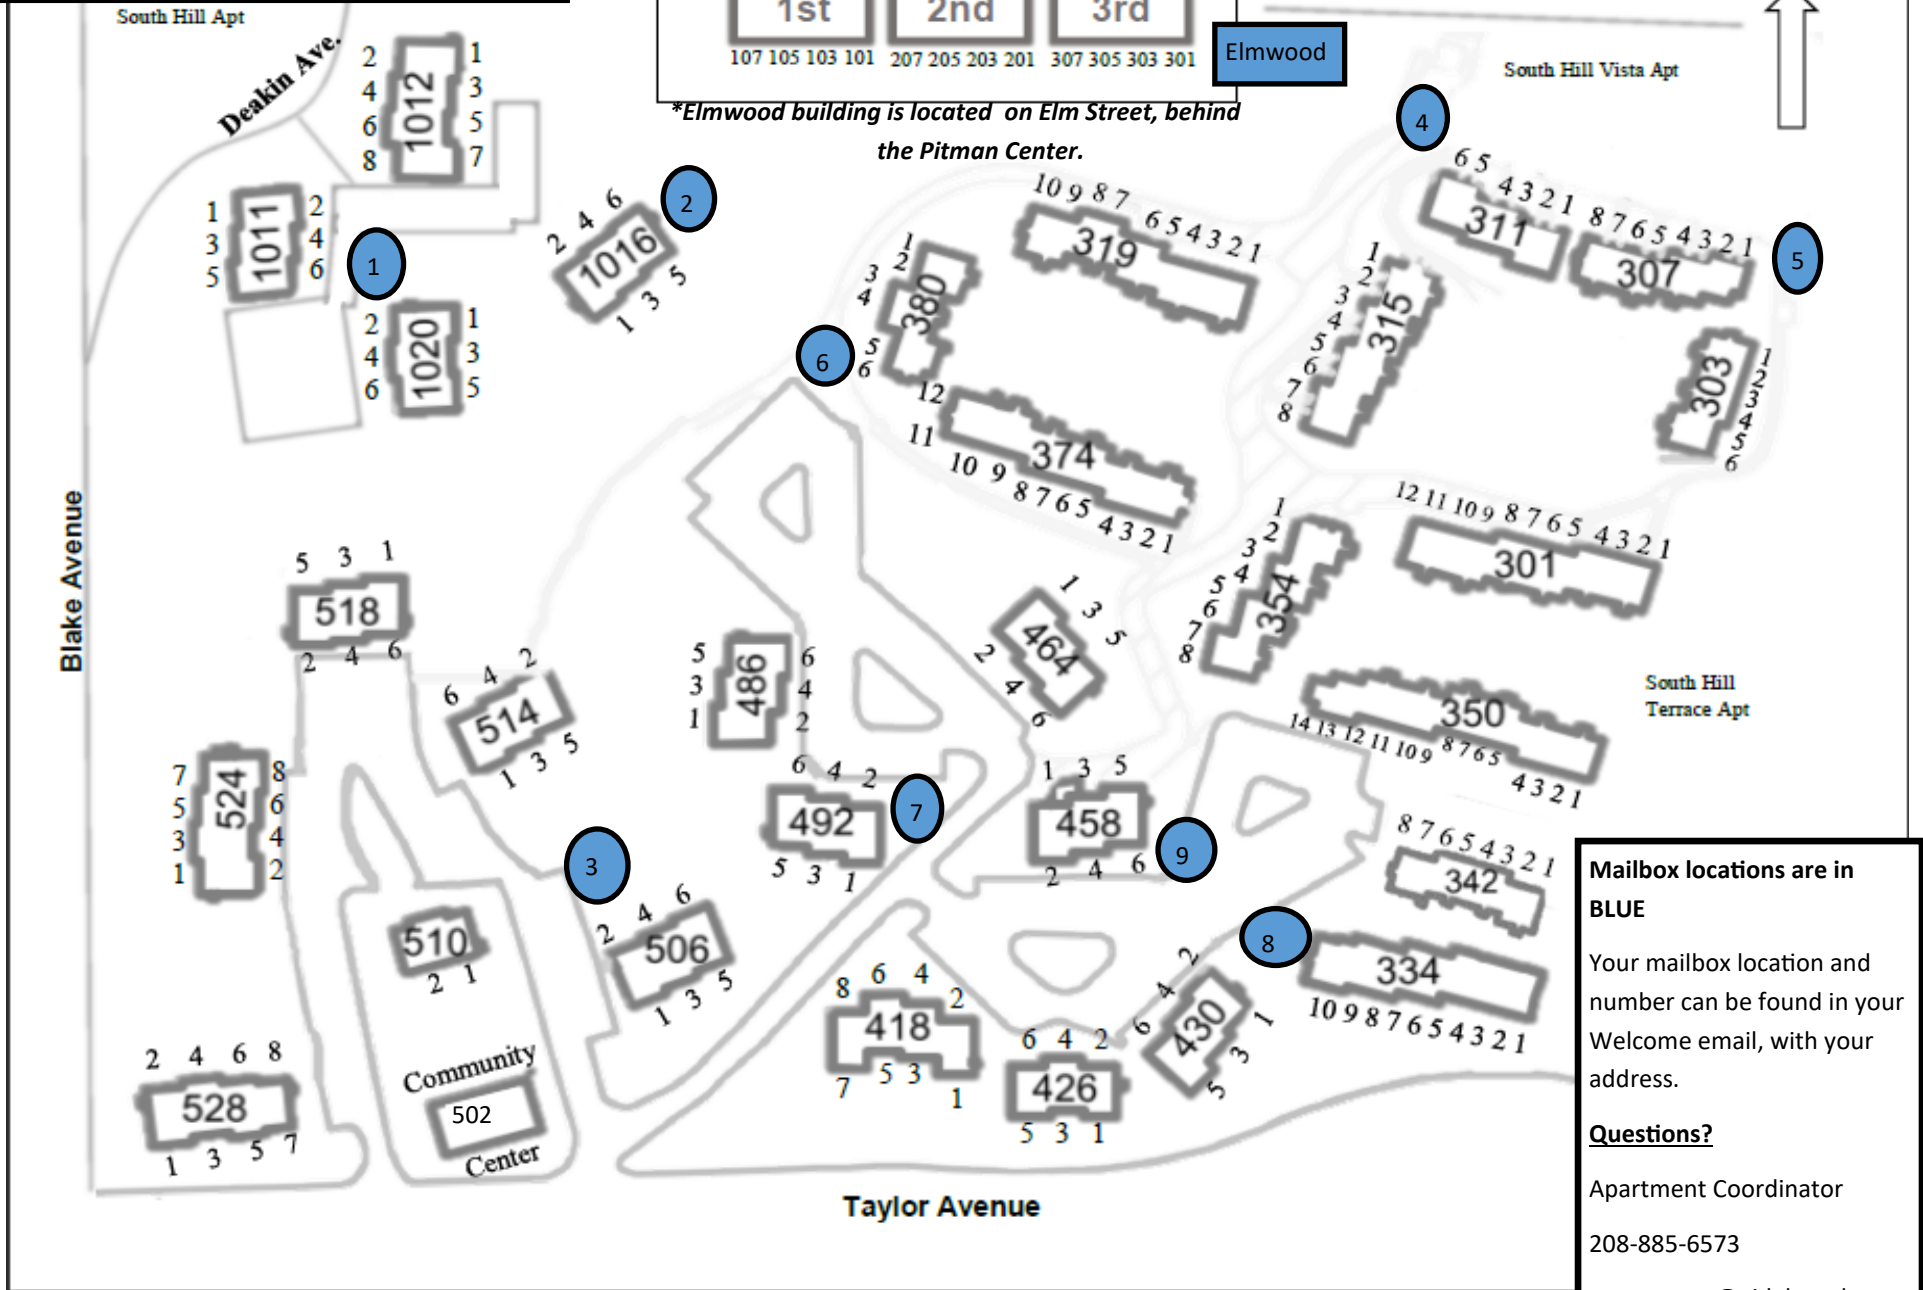

Welcome to the University of Idaho apartment community. We hope you enjoy your time here!

Elmwood Apartments

108 106 104 102	208 206 204 202	308 306 304 302
1st	2nd	3rd
107 105 103 101	207 205 203 201	307 305 303 301

*Elmwood building is located on Elm Street, behind the Pitman Center.

Mailbox locations are in BLUE

Your mailbox location and number can be found in your Welcome email, with your address.

Questions?

Apartment Coordinator
 208-885-6573
apartments@uidaho.edu