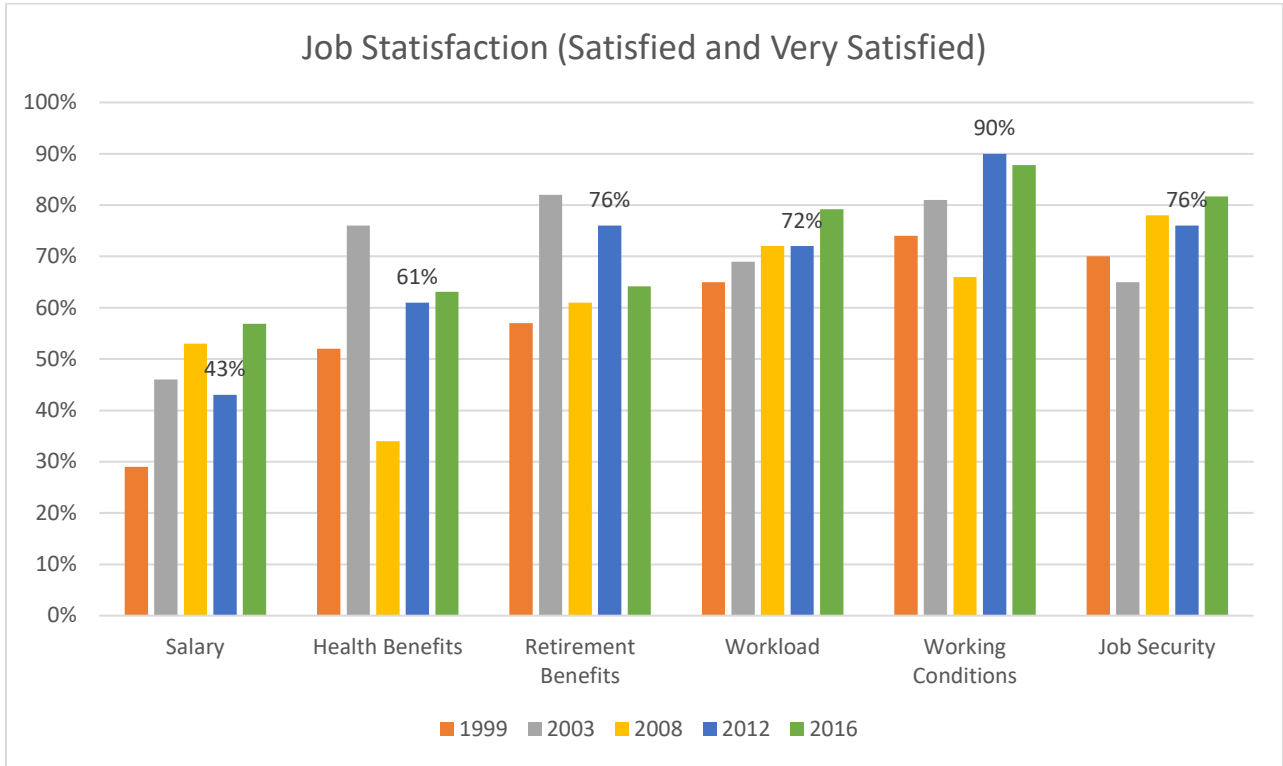

University of Idaho Staff Survey

1999-2016

Campus Climate Issues