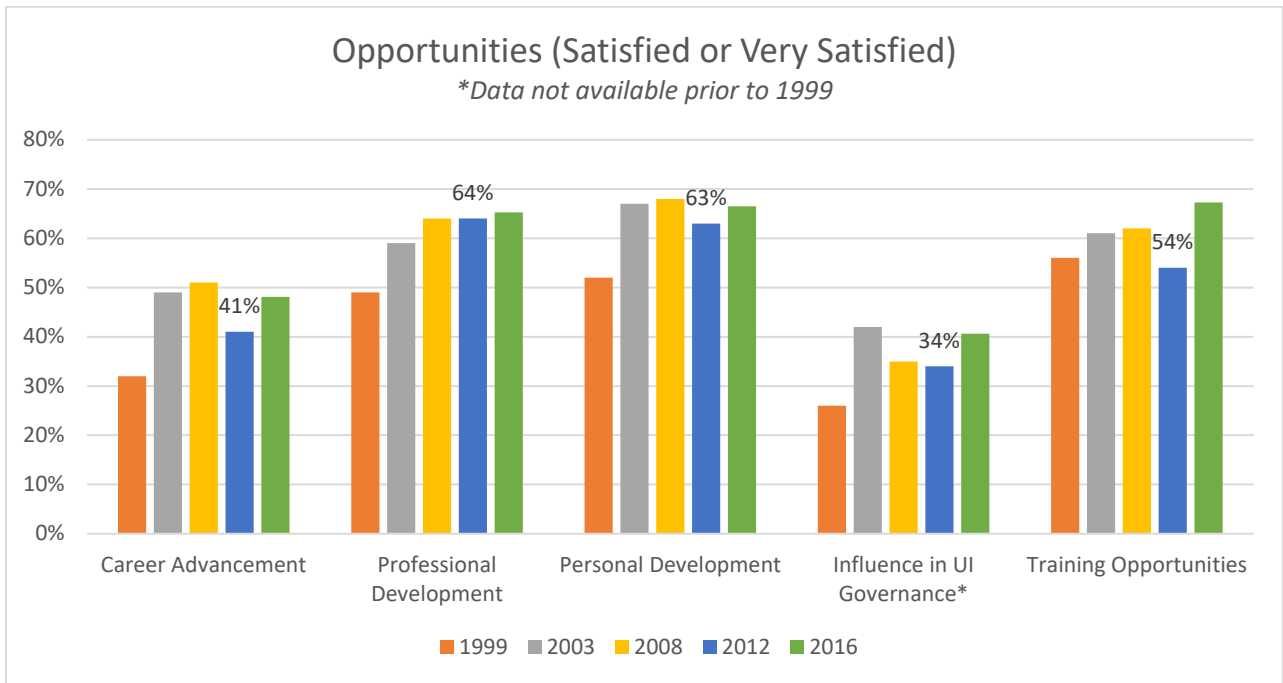

University of Idaho Staff Survey

1999-2016

Campus Climate Issues