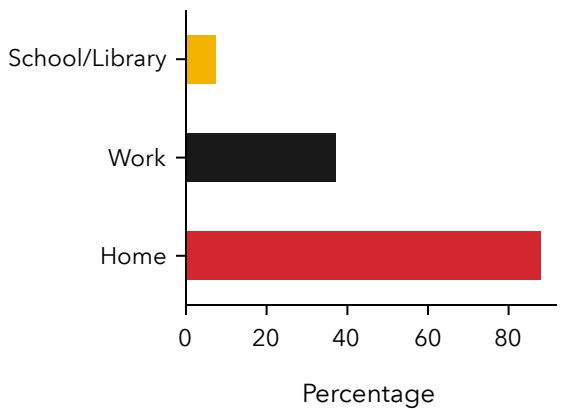

DIGITAL ACCESS

Nez Perce County, ID

BROADBAND PROVIDERS

25

Business Providers

15

Consumer Providers

USE OF INTERNET BY PLACE