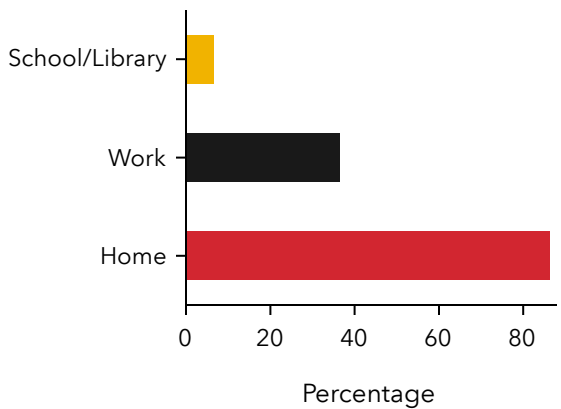

DIGITAL ACCESS

Jerome County, ID

BROADBAND PROVIDERS

19

Business Providers

14

Consumer Providers

USE OF INTERNET BY PLACE