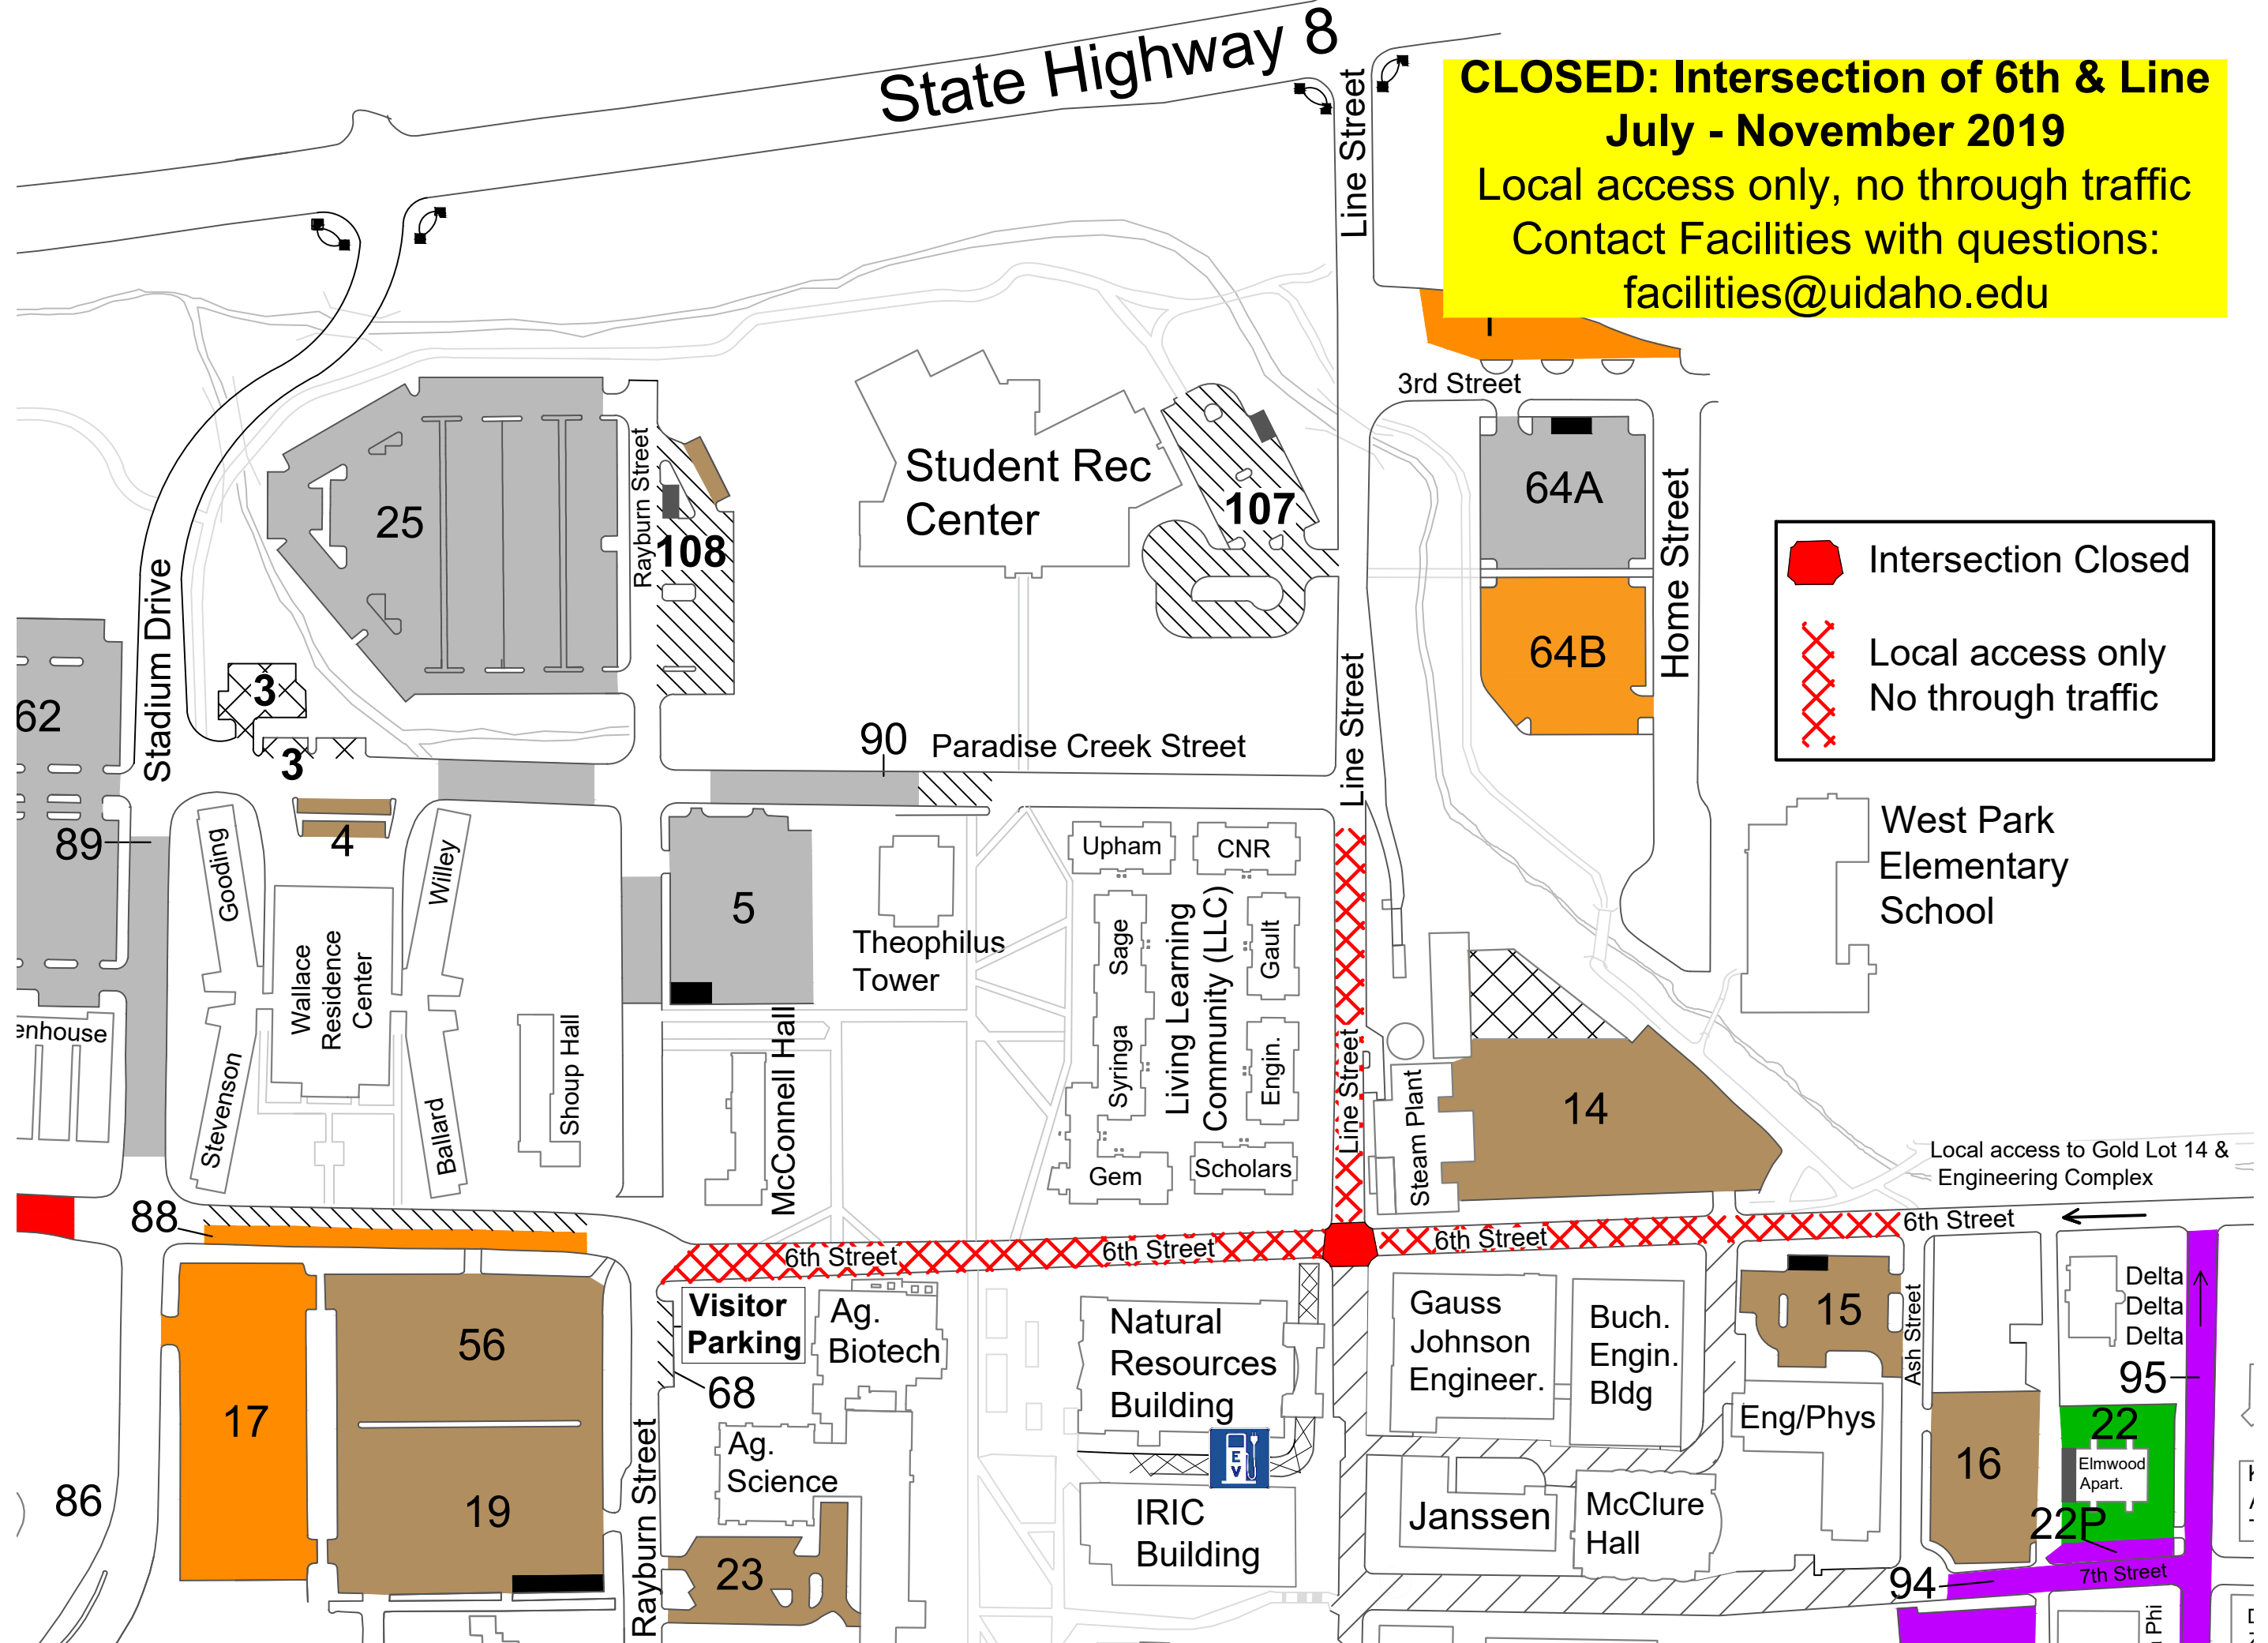

State Highway 8

**CLOSED: Intersection of 6th & Line**  
**July - November 2019**  
Local access only, no through traffic  
Contact Facilities with questions:  
[facilities@uidaho.edu](mailto:facilities@uidaho.edu)

 Intersection Closed

 Local access only  
No through traffic

Local access to Gold Lot 14 & Engineering Complex