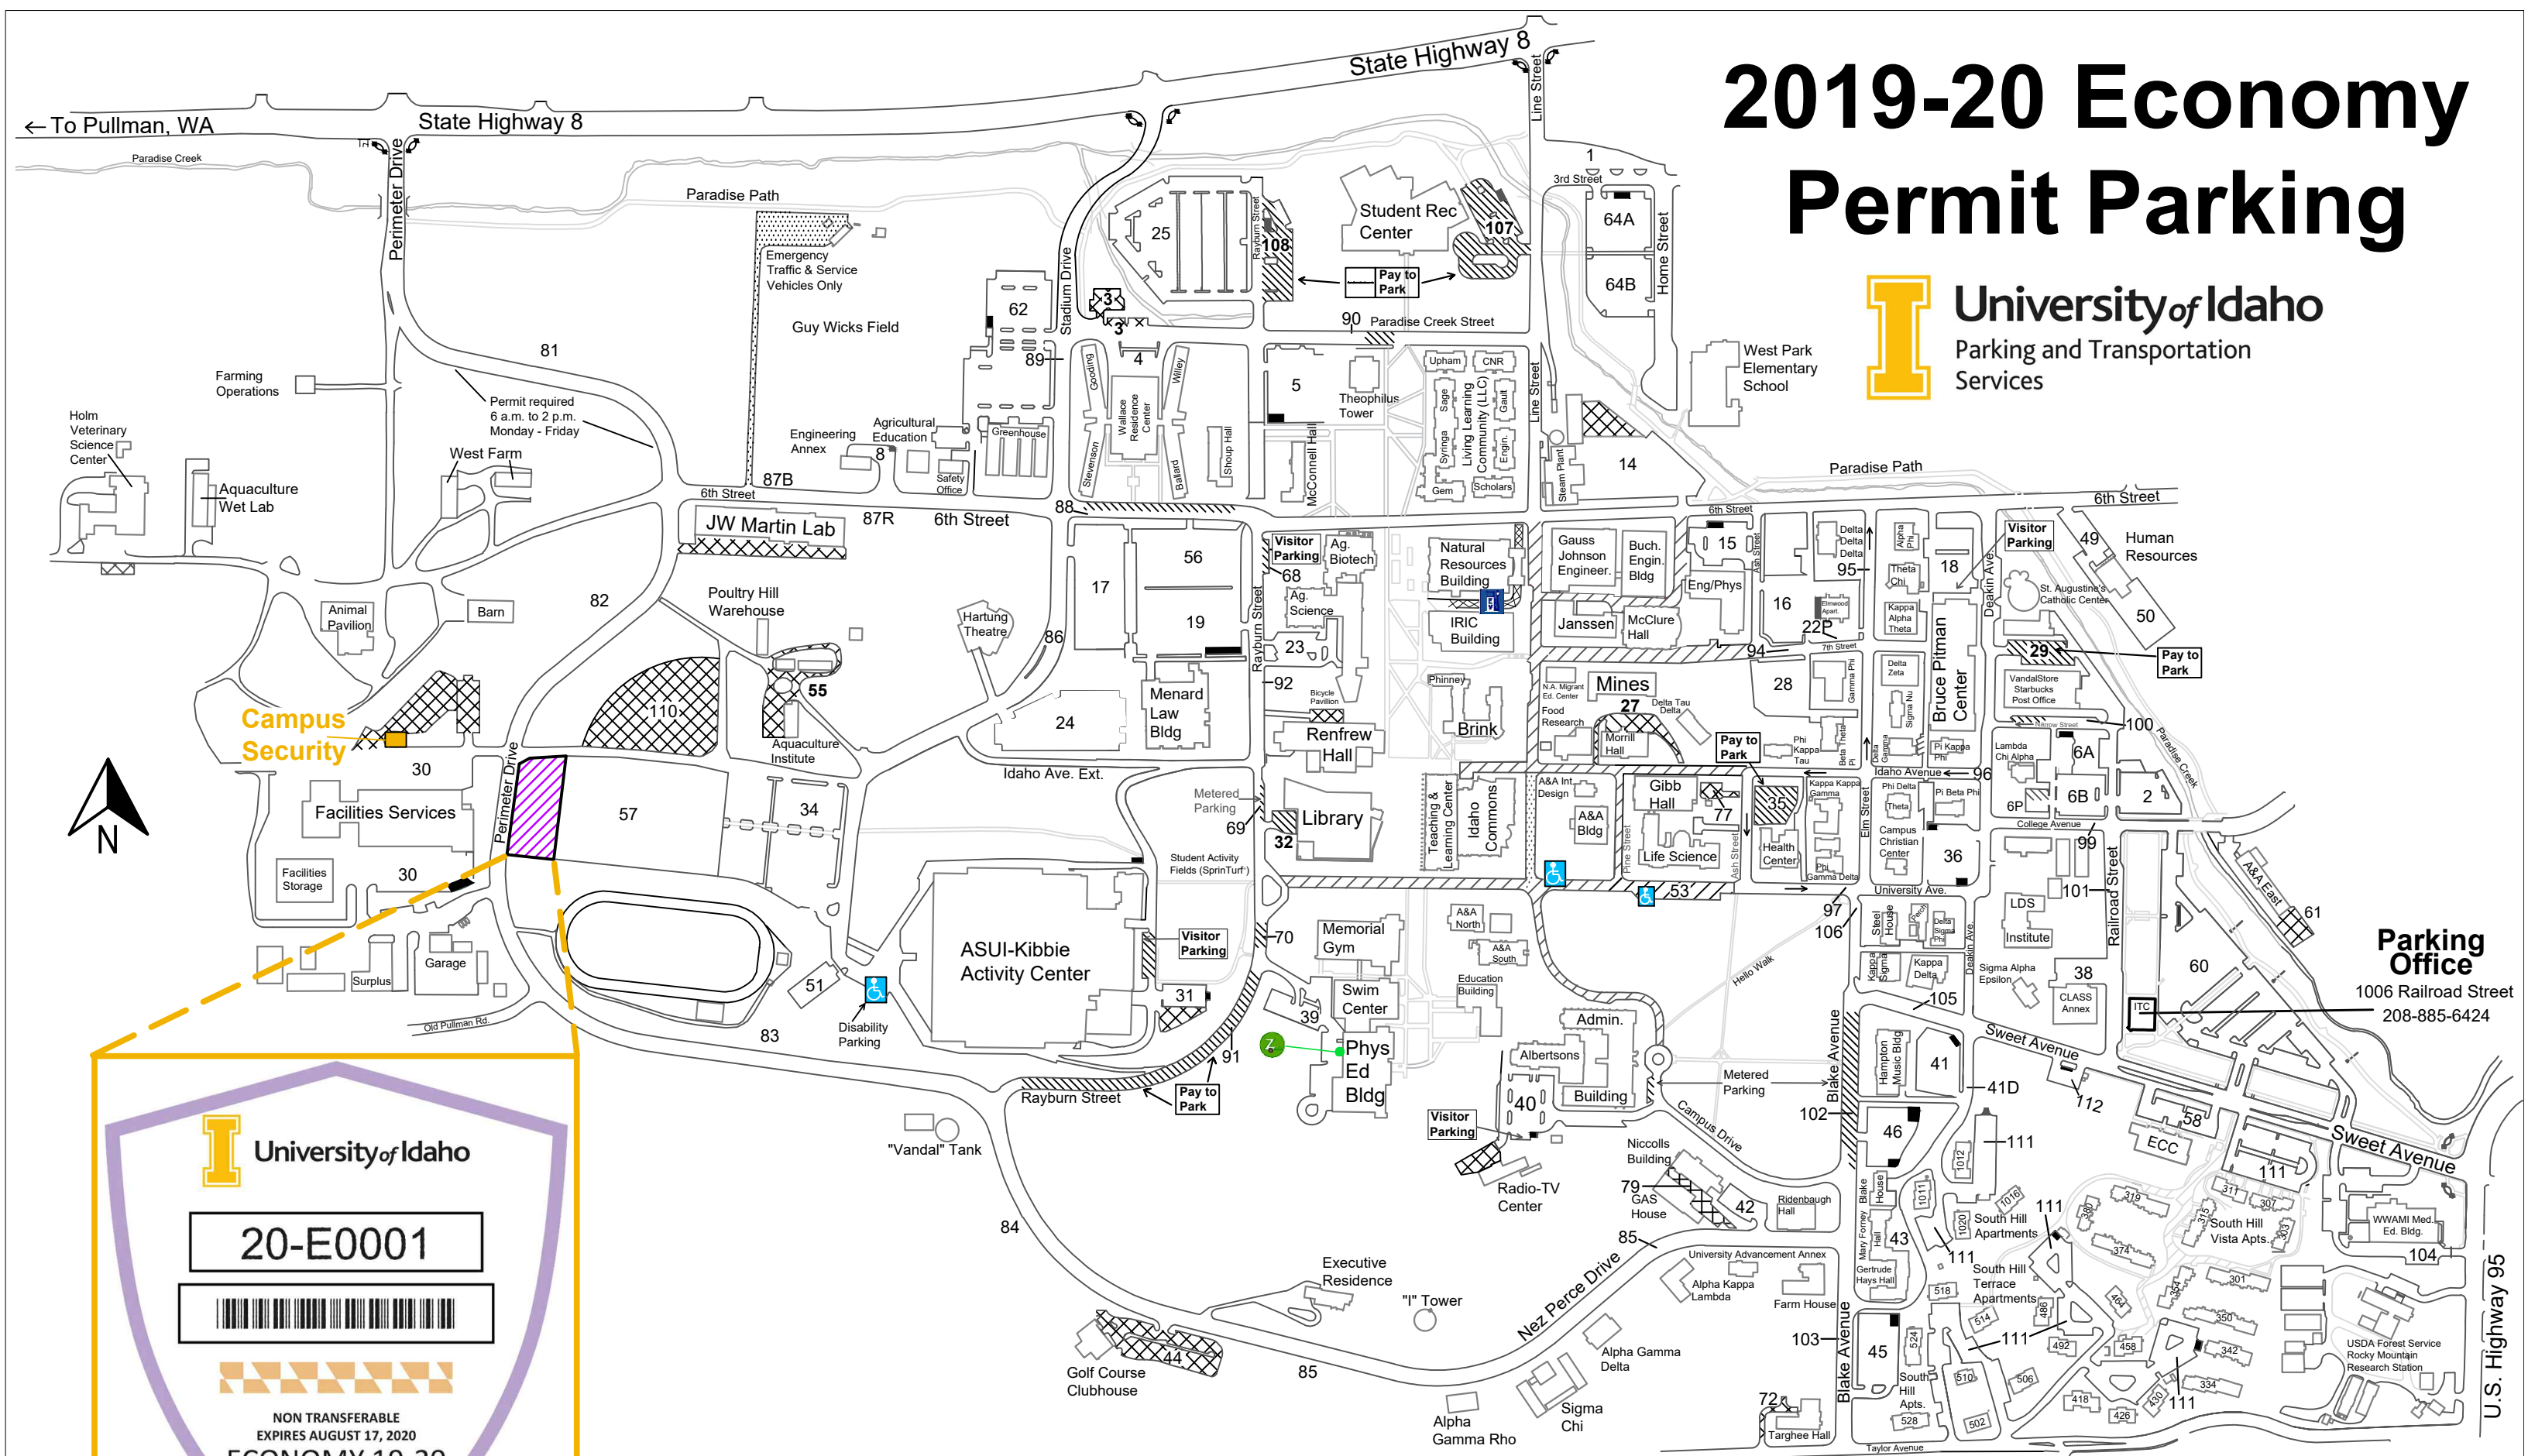

2019-20 Economy Permit Parking

Parking Office
1006 Railroad Street
208-885-6424

University of Idaho
20-E0001
NON TRANSFERABLE
EXPIRES AUGUST 17, 2020
ECONOMY 19-20
DISPLAY IN LOWER LEFT CORNER OF DRIVERS SIDE WINDSHIELD

- CAMPUS WALKWAY:** No vehicle access without a valid permit to park on walkway. Special permit required. Parking in designated spaces only.
- HATCH:** Flexible parking, visitor parking, pay-to-park areas, meters, and short term parking.
- CROSSHATCH:** Managed parking, special permit required.
- DOTS:** No parking. No vehicle traffic.
- VISITOR PARKING:** Visitor permit required
- PAY-TO-PARK:** Flexible pay to park areas, credit cards accepted, may pay for long periods of parking at one time.
- Zipcar**
- Electric Vehicle (EV) Charging Station**
- BLACK AREAS:** Motorcycle parking only. No permit required.