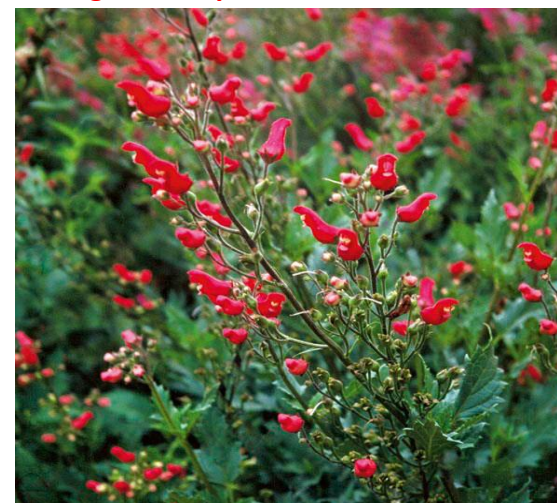

'Millenium' Ornamental Onion
Allium 'Millenium'
 18" tall, 2" globe shaped flowers in summer.

Red Birds in a Tree
Scrophularia macrantha
 Hummingbird magnet, grows 30" tall, flowers all summer.

Arboretum Associates Annual Plant Sale List **NEW EARLIER DATE!!!** Sale Date--Saturday, May 19, 2018