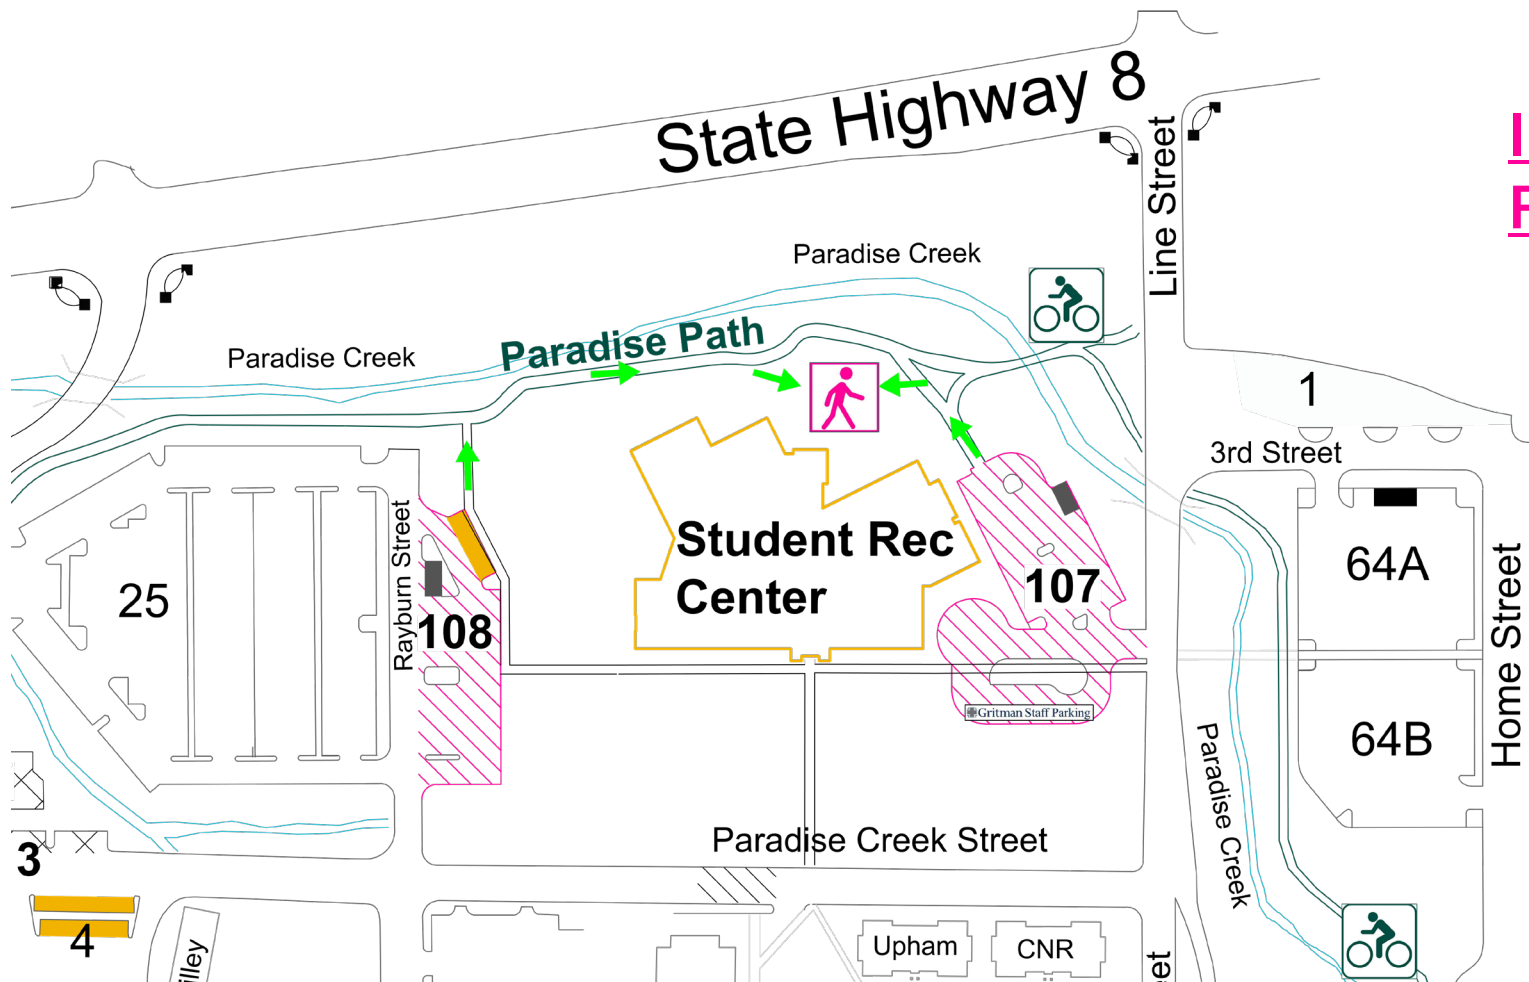

University
of Idaho

Walk-up Covid Testing

North of Student Recreation Center (SRC)
along Paradise Path. Park FREE in Pay-
to-Park Lots 107 and 108 for testing.

Important Requirements:

- Photo ID
- Mask
- Social distancing
- Approach via walking paths.