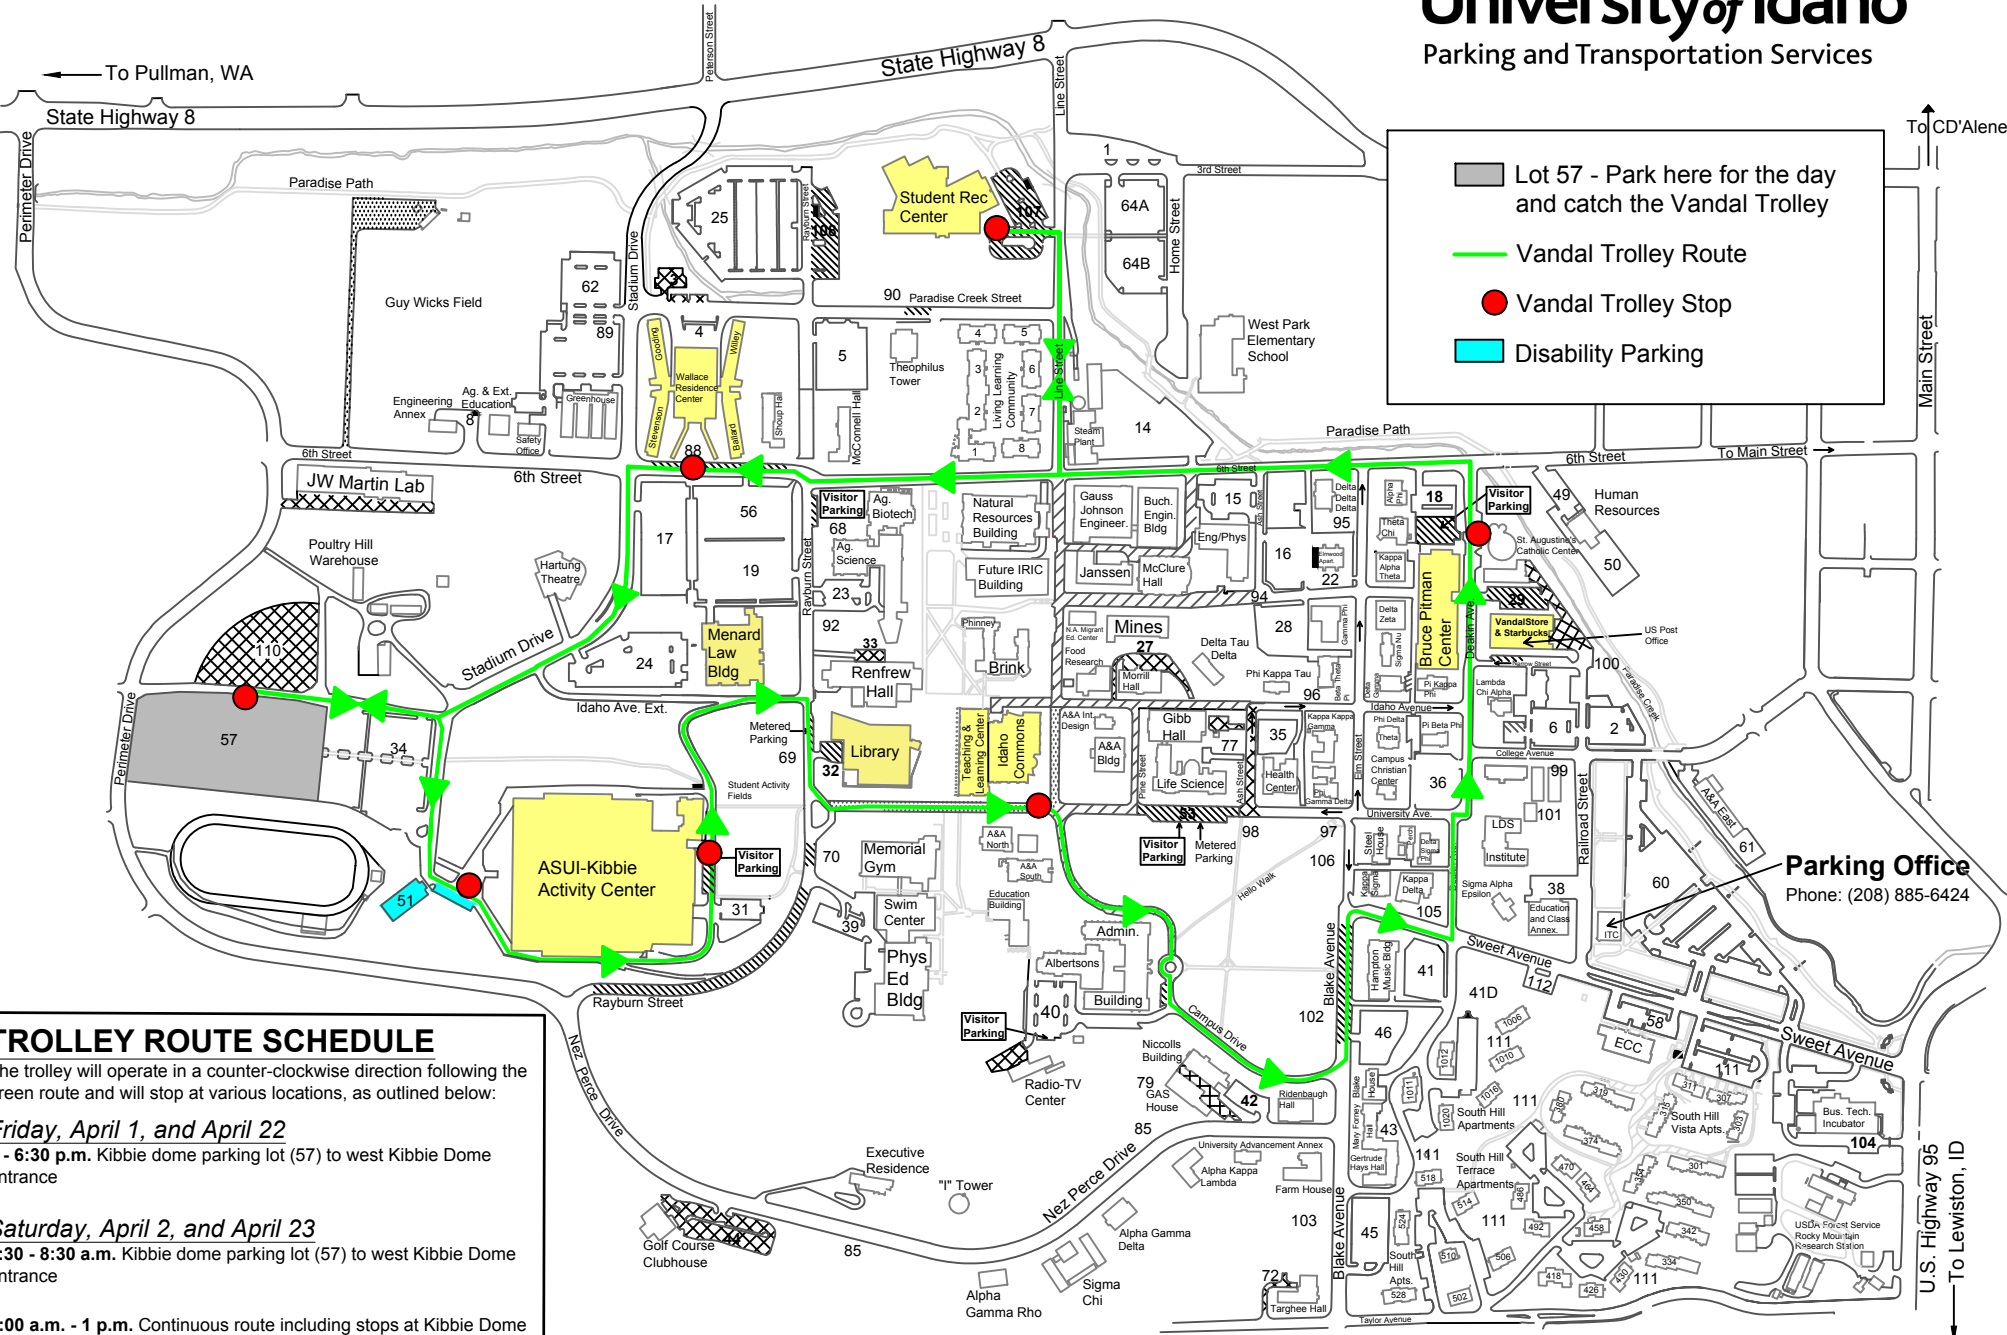

University of Idaho

Parking and Transportation Services

- Lot 57 - Park here for the day and catch the Vandal Trolley
- Vandal Trolley Route
- Vandal Trolley Stop
- Disability Parking

Parking Office
Phone: (208) 885-6424

TROLLEY ROUTE SCHEDULE

The trolley will operate in a counter-clockwise direction following the green route and will stop at various locations, as outlined below:

Friday, April 1, and April 22
2 - 6:30 p.m. Kibbie dome parking lot (57) to west Kibbie Dome entrance

Saturday, April 2, and April 23
6:30 - 8:30 a.m. Kibbie dome parking lot (57) to west Kibbie Dome entrance

9:00 a.m. - 1 p.m. Continuous route including stops at Kibbie Dome (east and west ends), Idaho Commons, Bruce Pitman Center (SUB) / VandalStore, Student Recreation Center, and Wallace Residence Center

3 - 5:30 p.m. Continuous route including stops at Kibbie Dome parking lot (57), Wallace Residence Center, and Bruce Pitman Center (SUB) / VandalStore.

Udaho Bound Site Map

April 1 - 2 & April 22-23, 2016