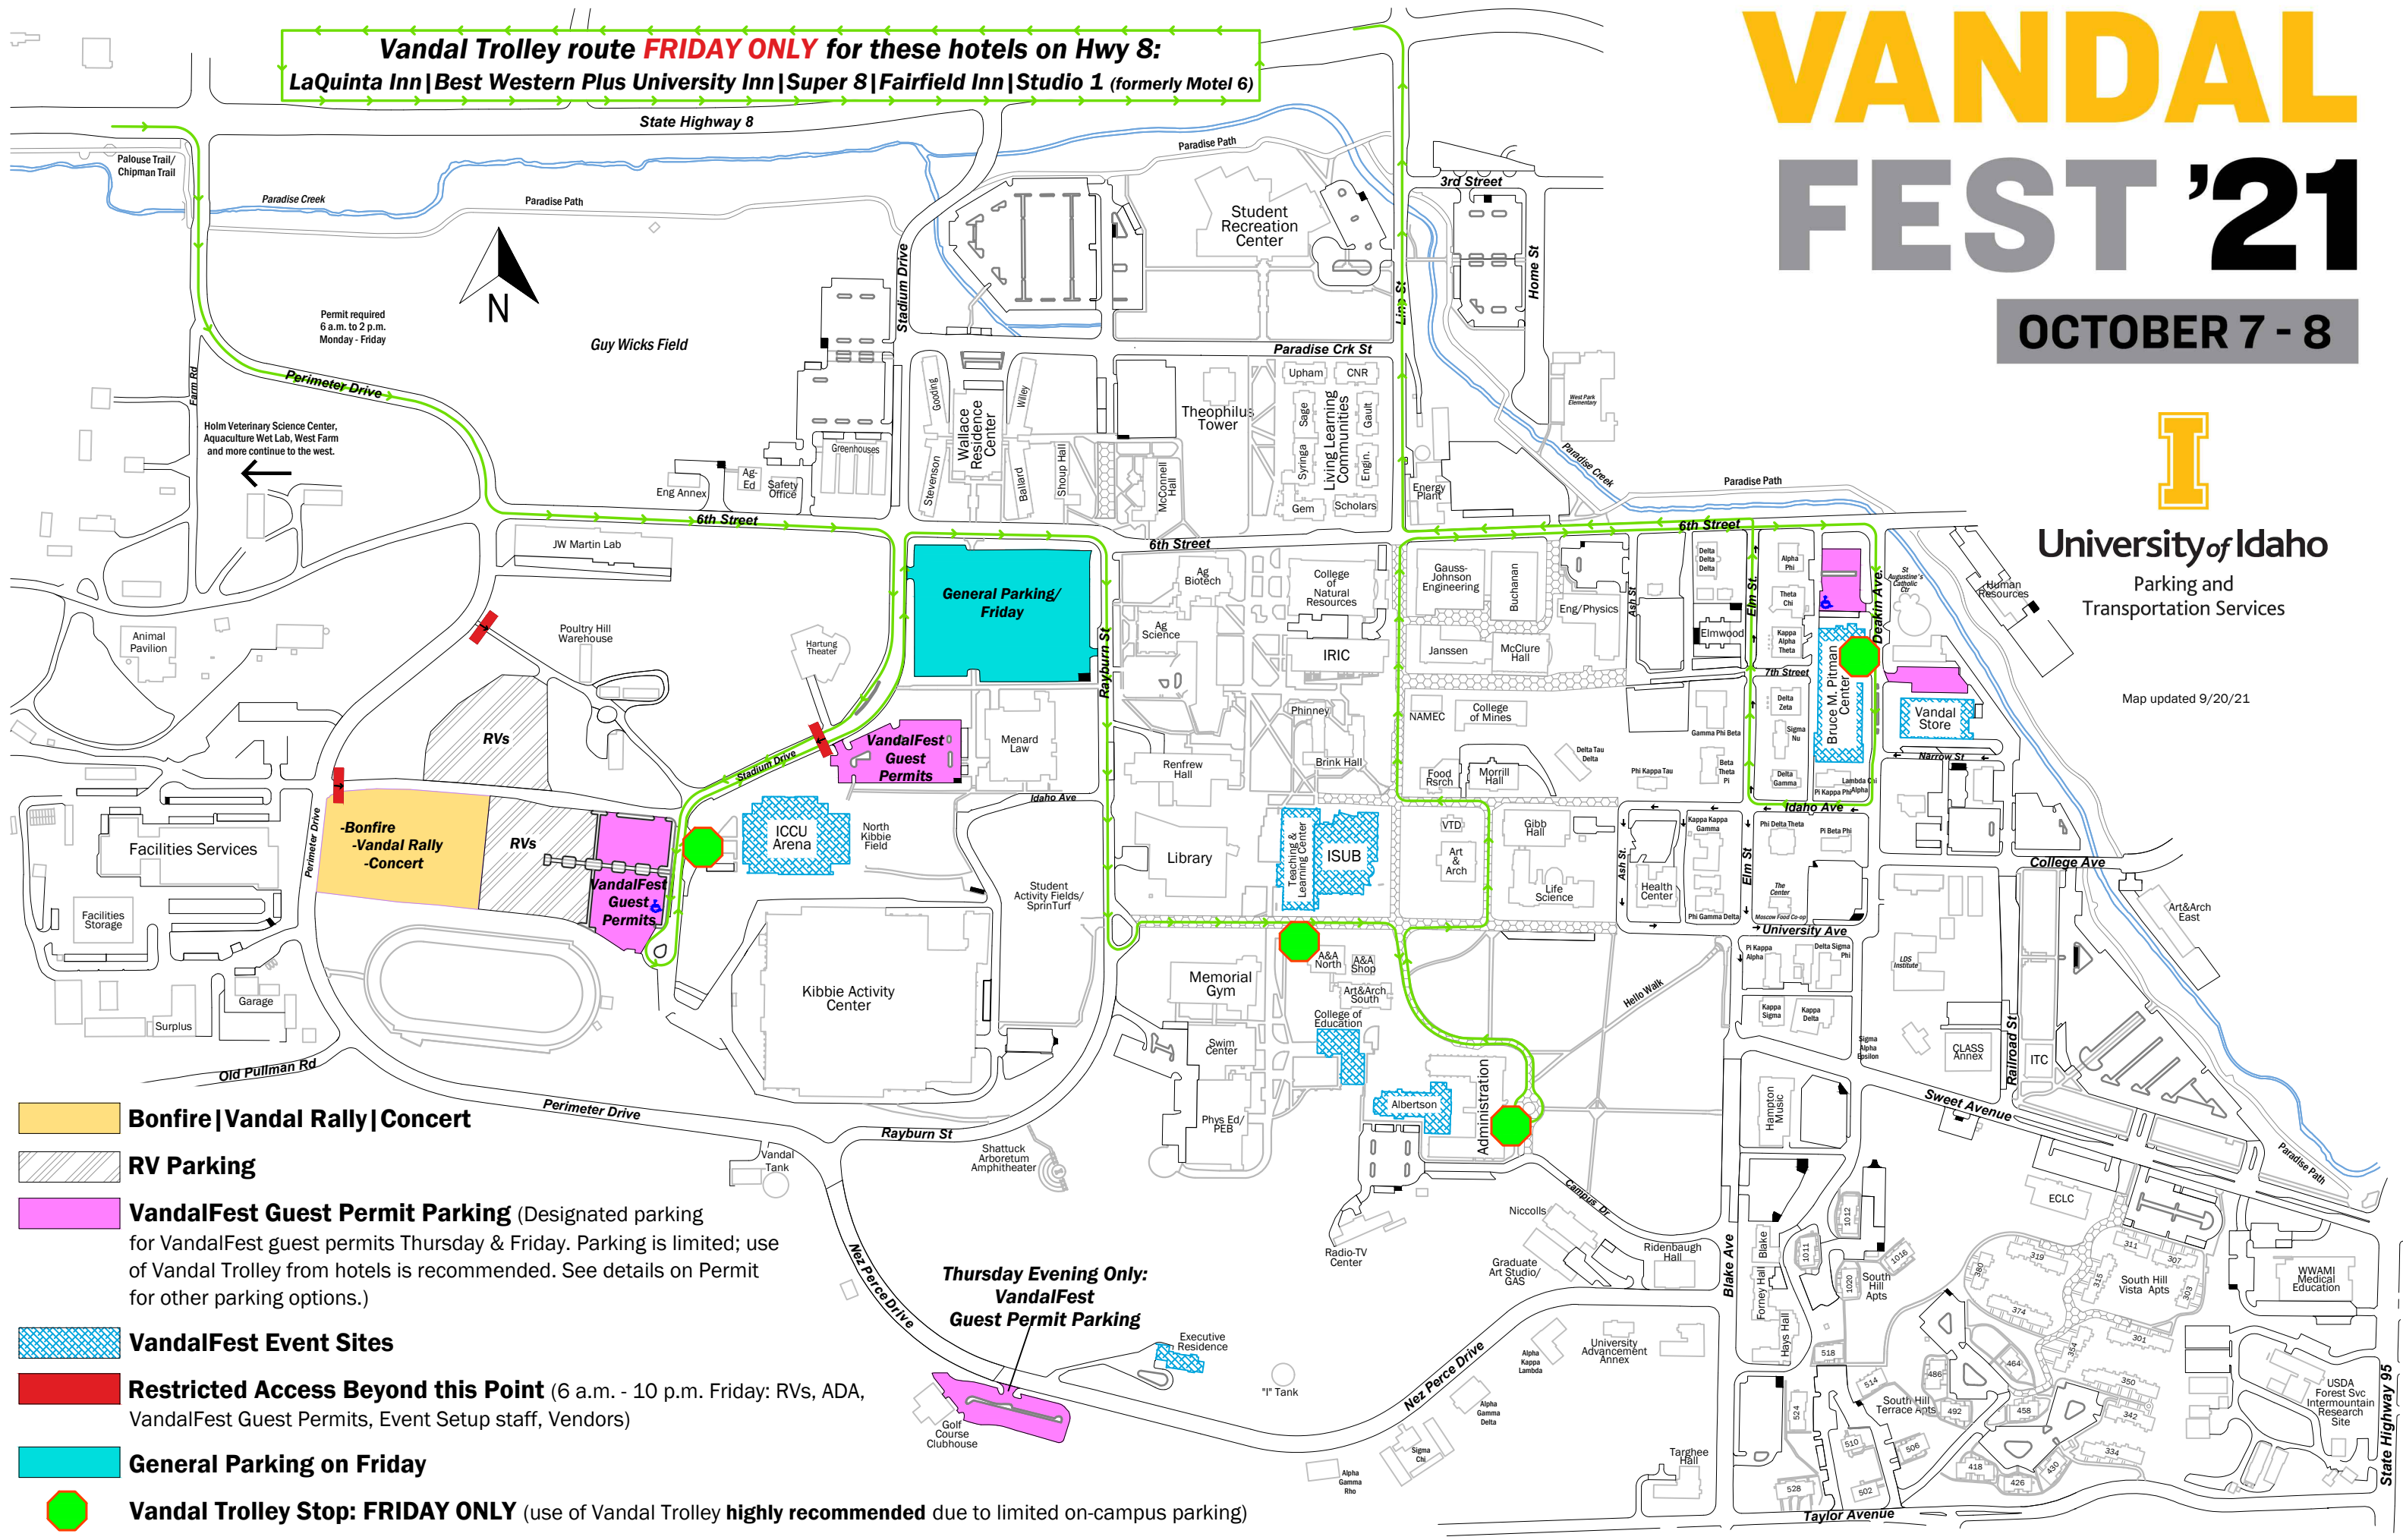

VANDAL FEST '21

OCTOBER 7 - 8

University of Idaho
Parking and
Transportation Services

Map updated 9/20/21

Vandal Trolley route **FRIDAY ONLY** for these hotels on Hwy 8:
LaQuinta Inn | Best Western Plus University Inn | Super 8 | Fairfield Inn | Studio 1 (formerly Motel 6)

- Bonfire | Vandal Rally | Concert**
- RV Parking**
- VandalFest Guest Permit Parking** (Designated parking for VandalFest guest permits Thursday & Friday. Parking is limited; use of Vandal Trolley from hotels is recommended. See details on Permit for other parking options.)
- VandalFest Event Sites**
- Restricted Access Beyond this Point** (6 a.m. - 10 p.m. Friday: RVs, ADA, VandalFest Guest Permits, Event Setup staff, Vendors)
- General Parking on Friday**
- Vandal Trolley Stop: FRIDAY ONLY** (use of Vandal Trolley **highly recommended** due to limited on-campus parking)

Vandal Game Day | Fall '21

Many Colors **UC | VSF* | RV**
Reserved & Permits ONLY

***Note:** VSF permits may "park-down" to lower level lots (i.e., VSF1 is honored in VSF 1, 2 or 3; VSF 2 is honored in VSF 2 or 3).

Overflow RV parking in Lot 60 with advanced reservations, purchased at <https://aims.parking.uidaho.edu>.

-  **Free Parking**
-  **General Game Day Pay-to-Park**
-  **Lot 39 Game-Day Permit Required**
-  **Lot 31 Game-Day Permit Required**
-  **Disability Parking**
-  **Restricted Access**
-  **Visiting Team Buses**
-  **Vendor Loading**
-  **CLOSED Road/Area/Entrance Closed**
-  **Vandal Trolley Drop-Off**
 Vandal Trolley pick-up available pre-game only, on route between VandalStore and drop-off west of the Kibbie Dome.