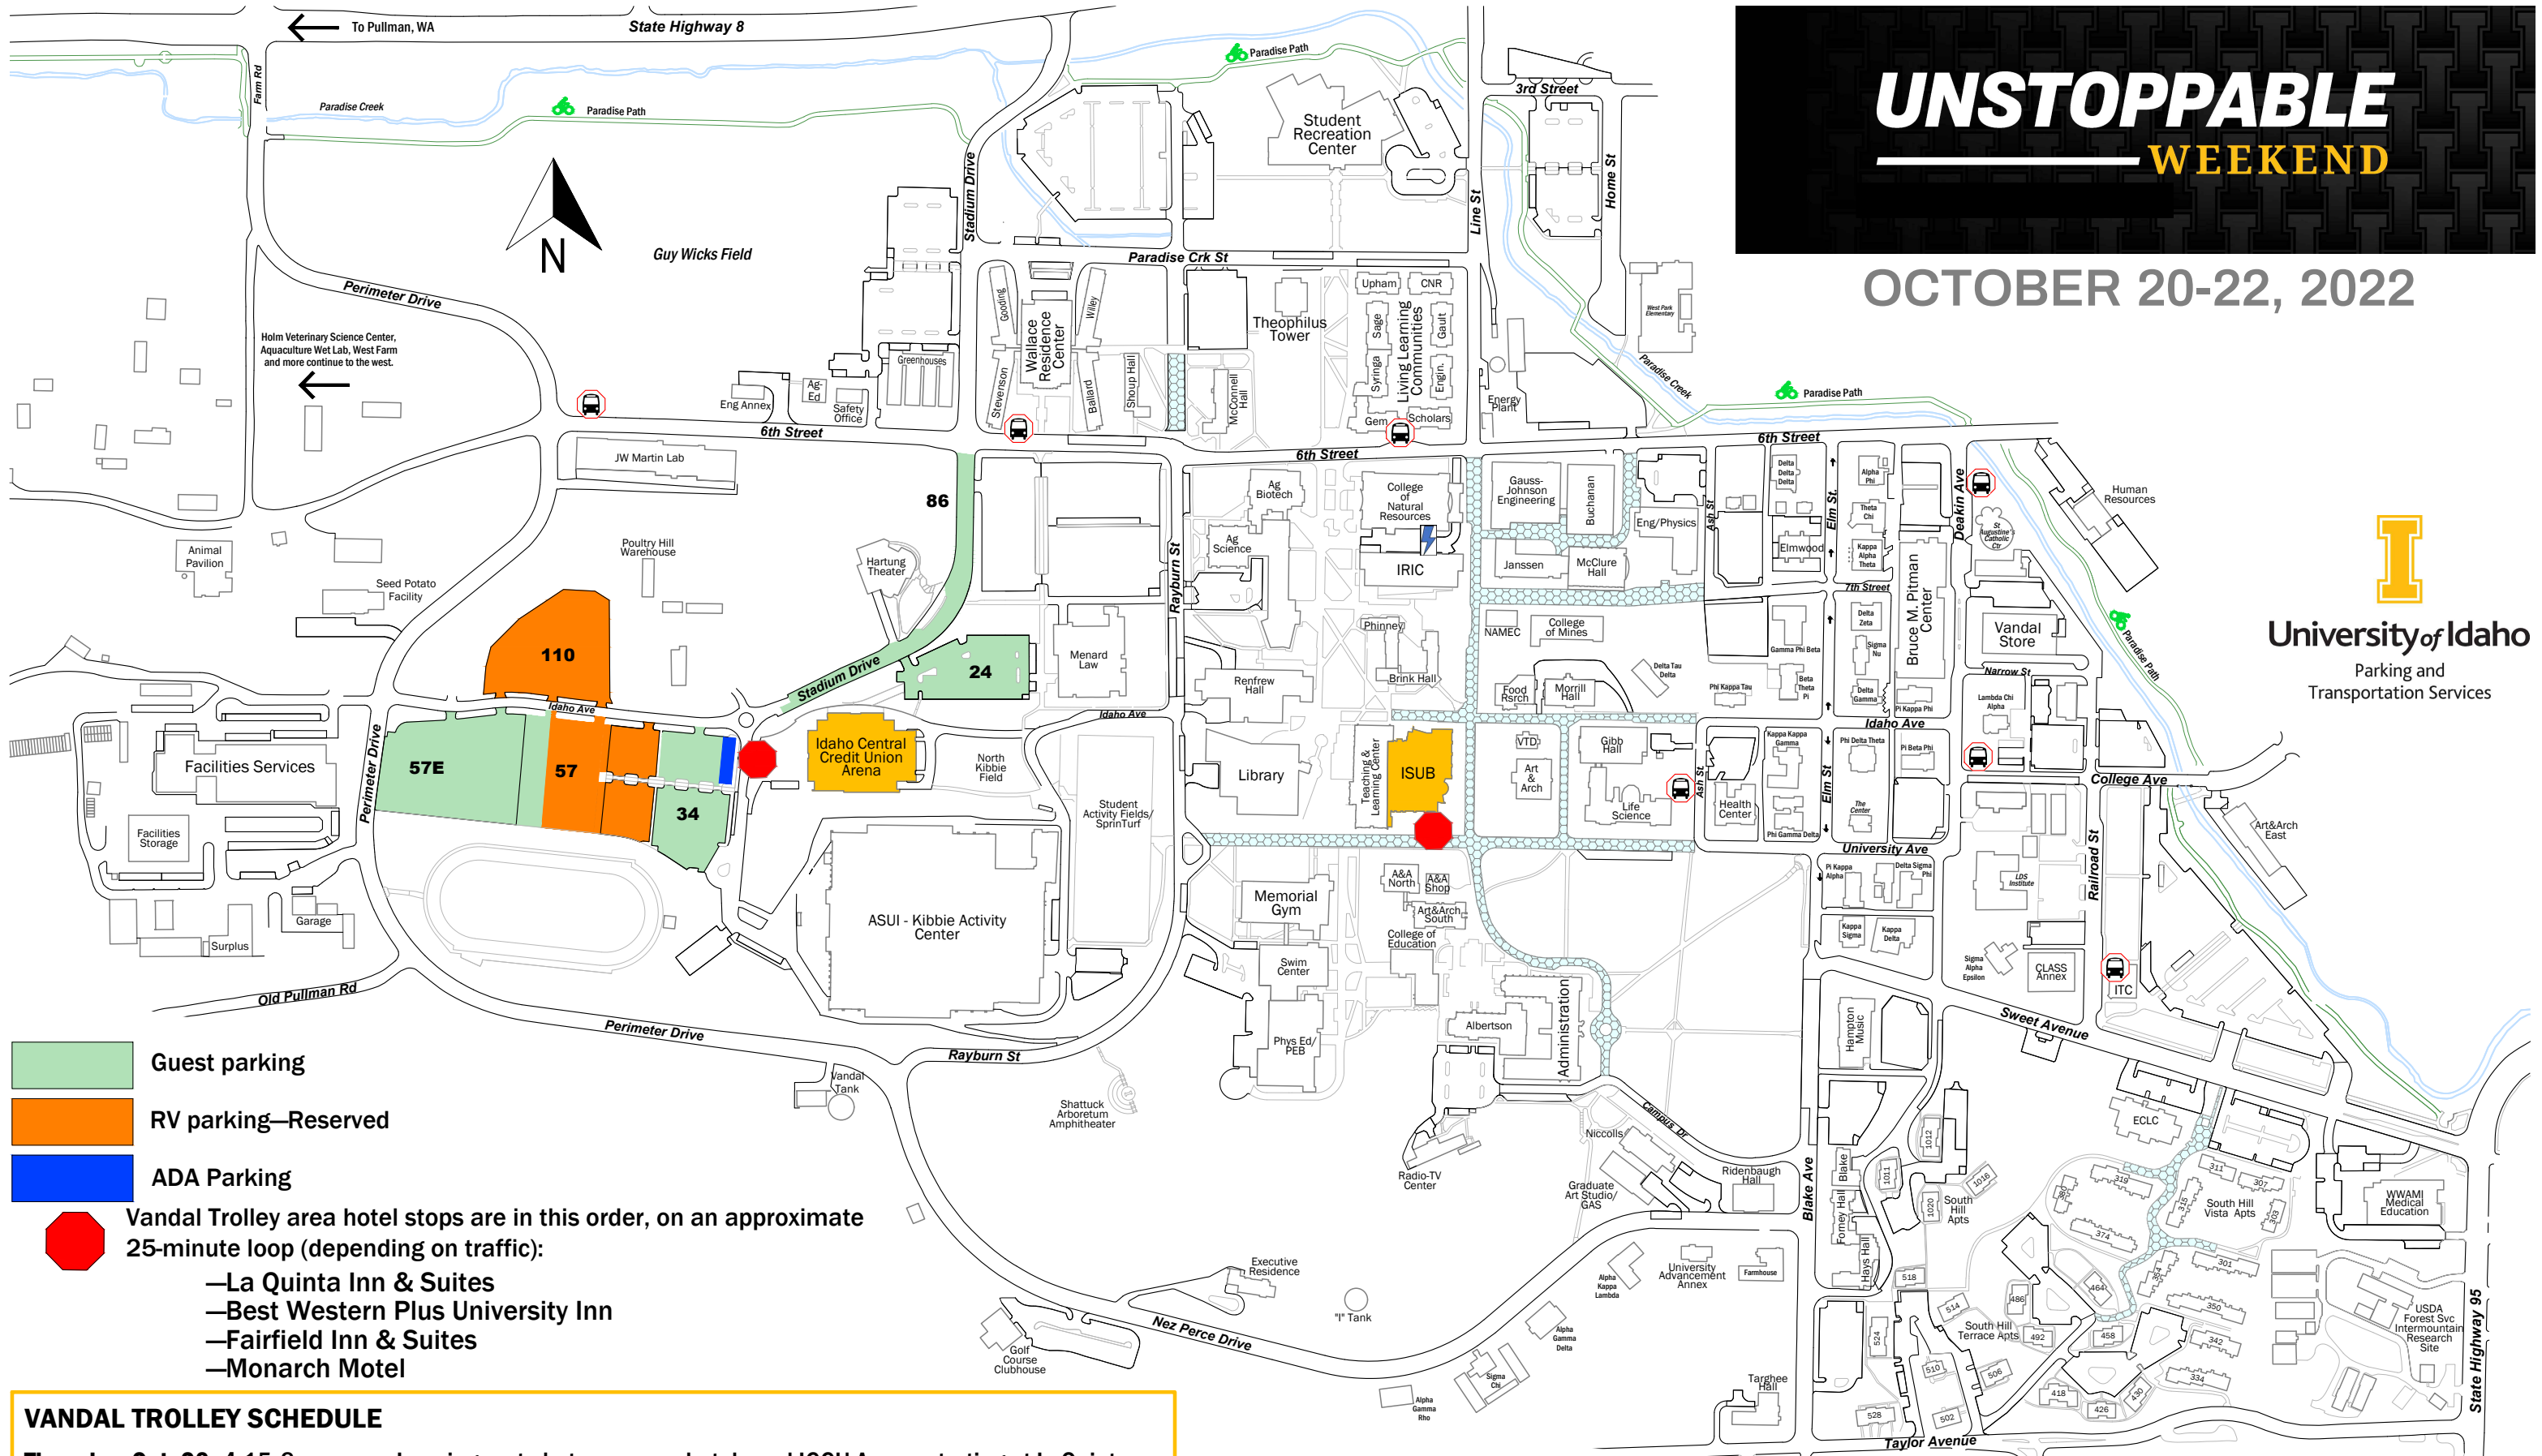

UNSTOPPABLE WEEKEND

OCTOBER 20-22, 2022

University of Idaho
Parking and Transportation Services

-  Guest parking
-  RV parking—Reserved
-  ADA Parking
-  Vandal Trolley area hotel stops are in this order, on an approximate 25-minute loop (depending on traffic):
 - La Quinta Inn & Suites
 - Best Western Plus University Inn
 - Fairfield Inn & Suites
 - Monarch Motel

VANDAL TROLLEY SCHEDULE

Thursday, Oct. 20	4:15-8 p.m.	Looping route between area hotels and ICCU Arena, starting at LaQuinta
Friday, Oct. 21	7:15-8:15 a.m.	Looping route between area hotels and Best Western
	9-10 a.m.	Looping service between Best Western & ISUB for advisory board members
	3-5 p.m.	Looping service between ISUB and area hotels, starting at ISUB
	5-6:30 p.m.	Looping service between area hotels and ICCU Arena, starting at LaQuinta
	9:30-10:15 p.m.	Looping route between ICCU Arena and area hotels

Map updated October 17, 2022

-  **BICYCLE PATH:** Paradise Path and connected bicycle trails.
-  **SMART TRANSIT BUS STOPS:** There are eight SMART Transit stops located on campus. SMART Transit fixed-route buses are FREE for students and the entire Moscow community. Visit www.smarttransit.org for more information.
-  **PEDESTRIAN WALKWAY:** Restricted vehicle access and parking. Parking only in designated spaces with special permit is required at all times. No overnight parking.