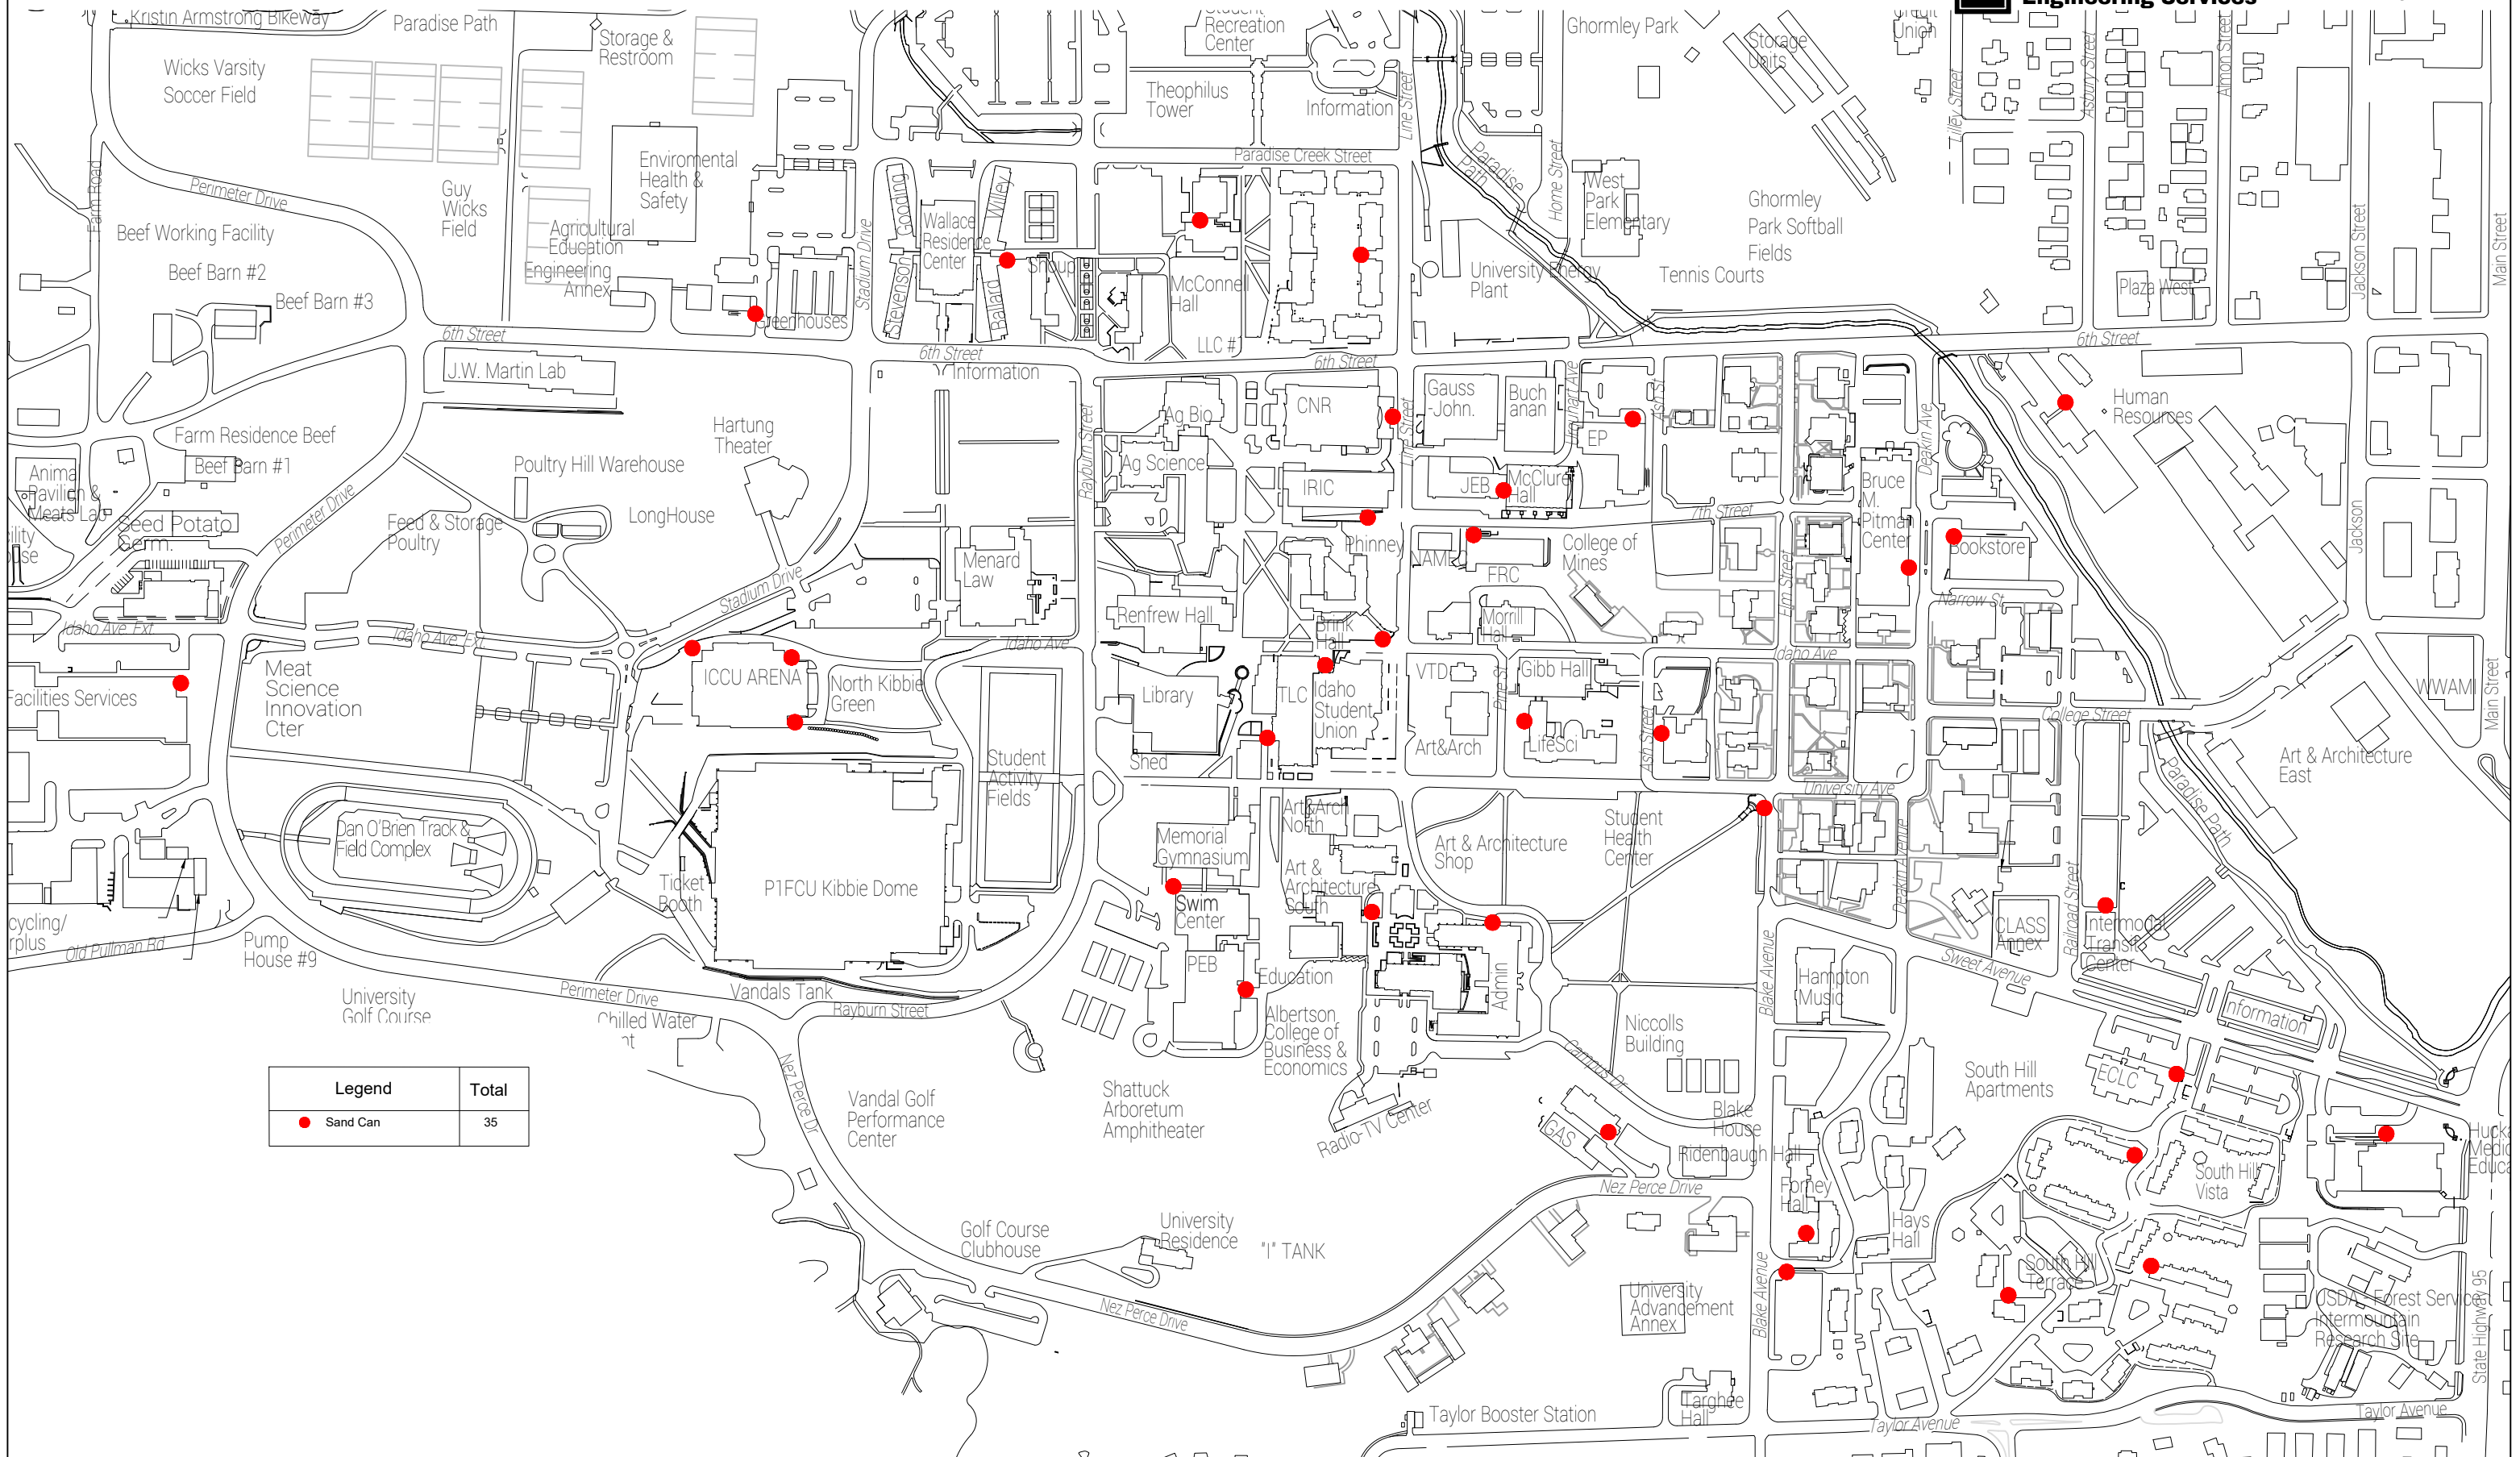

SAND BUCKET LOCATIONS

2023-2024

Legend	Total
● Sand Can	35