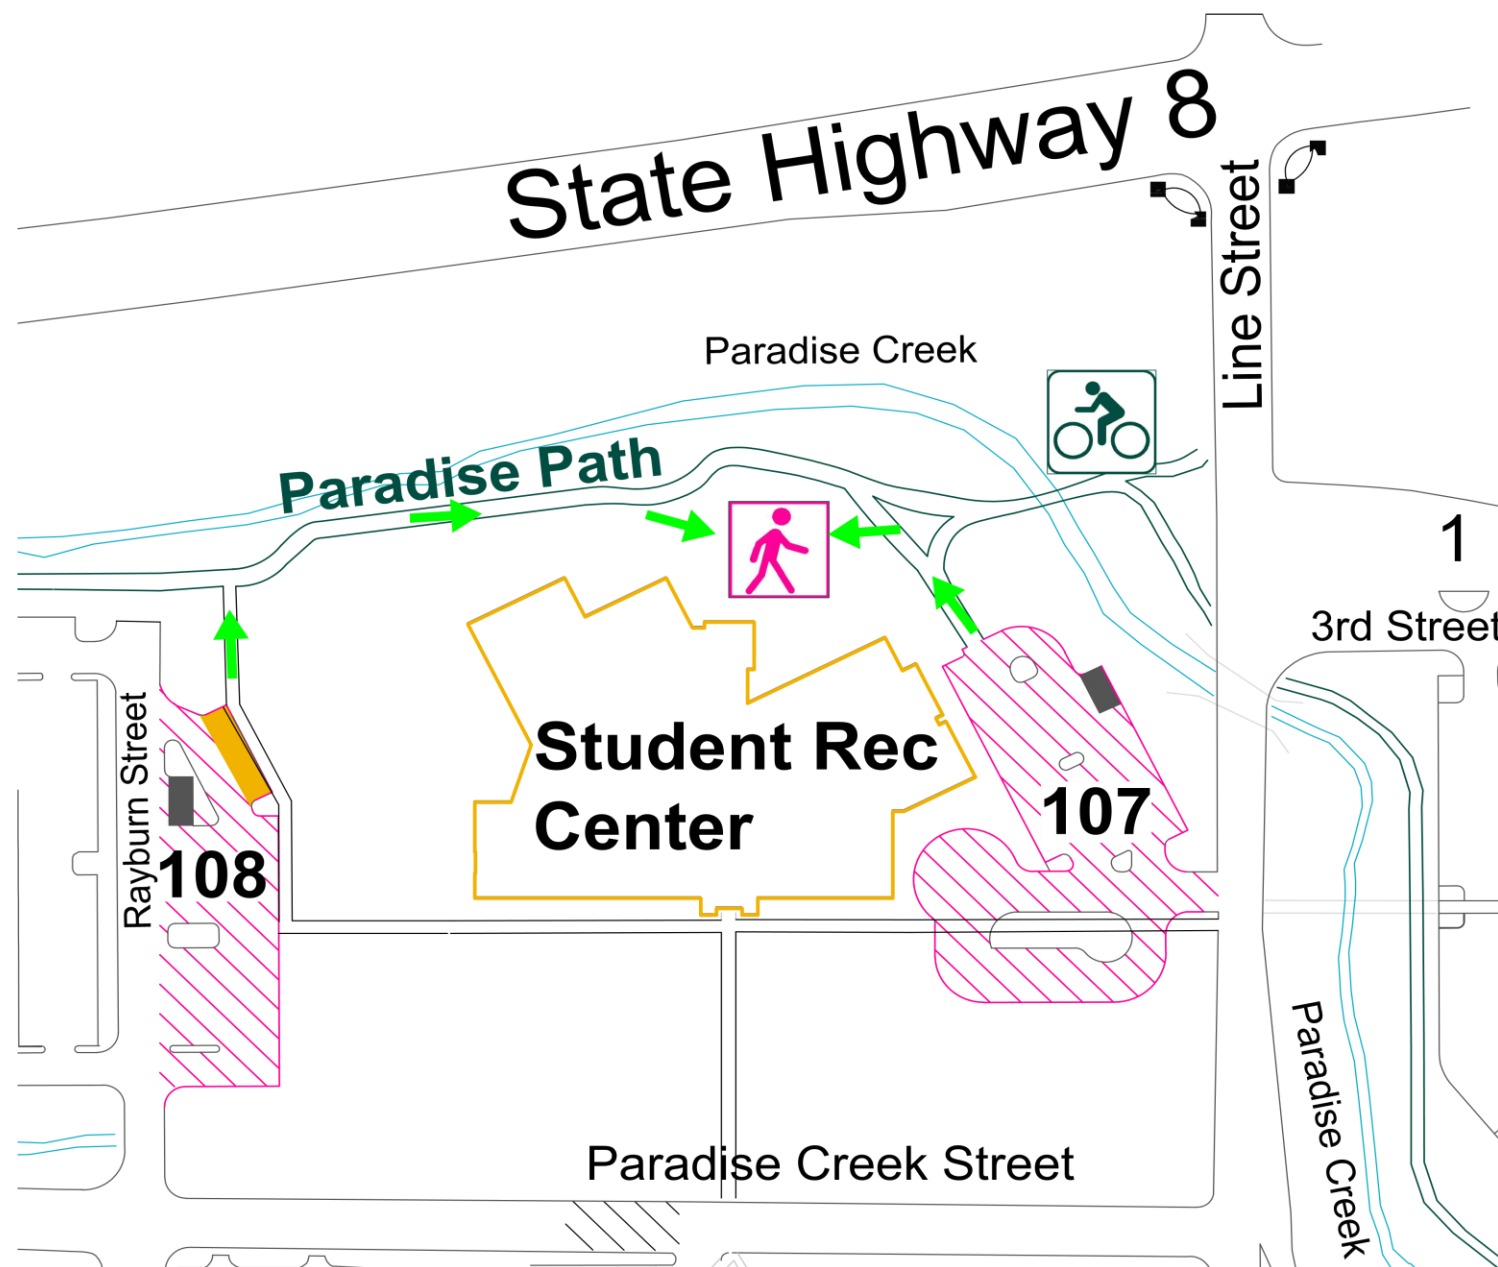

November 3rd General Elections

Polling Location 8am-8pm

Park FREE in Pay-to-Park lots 107 and 108 for voting.
Enter on North side of Student Rec Center (SRC) along Paradise Path.

Important Considerations:

- Valid Photo ID
- Mask/Facial Covering
- Social Distancing
- Approach via walking paths

Thank you!