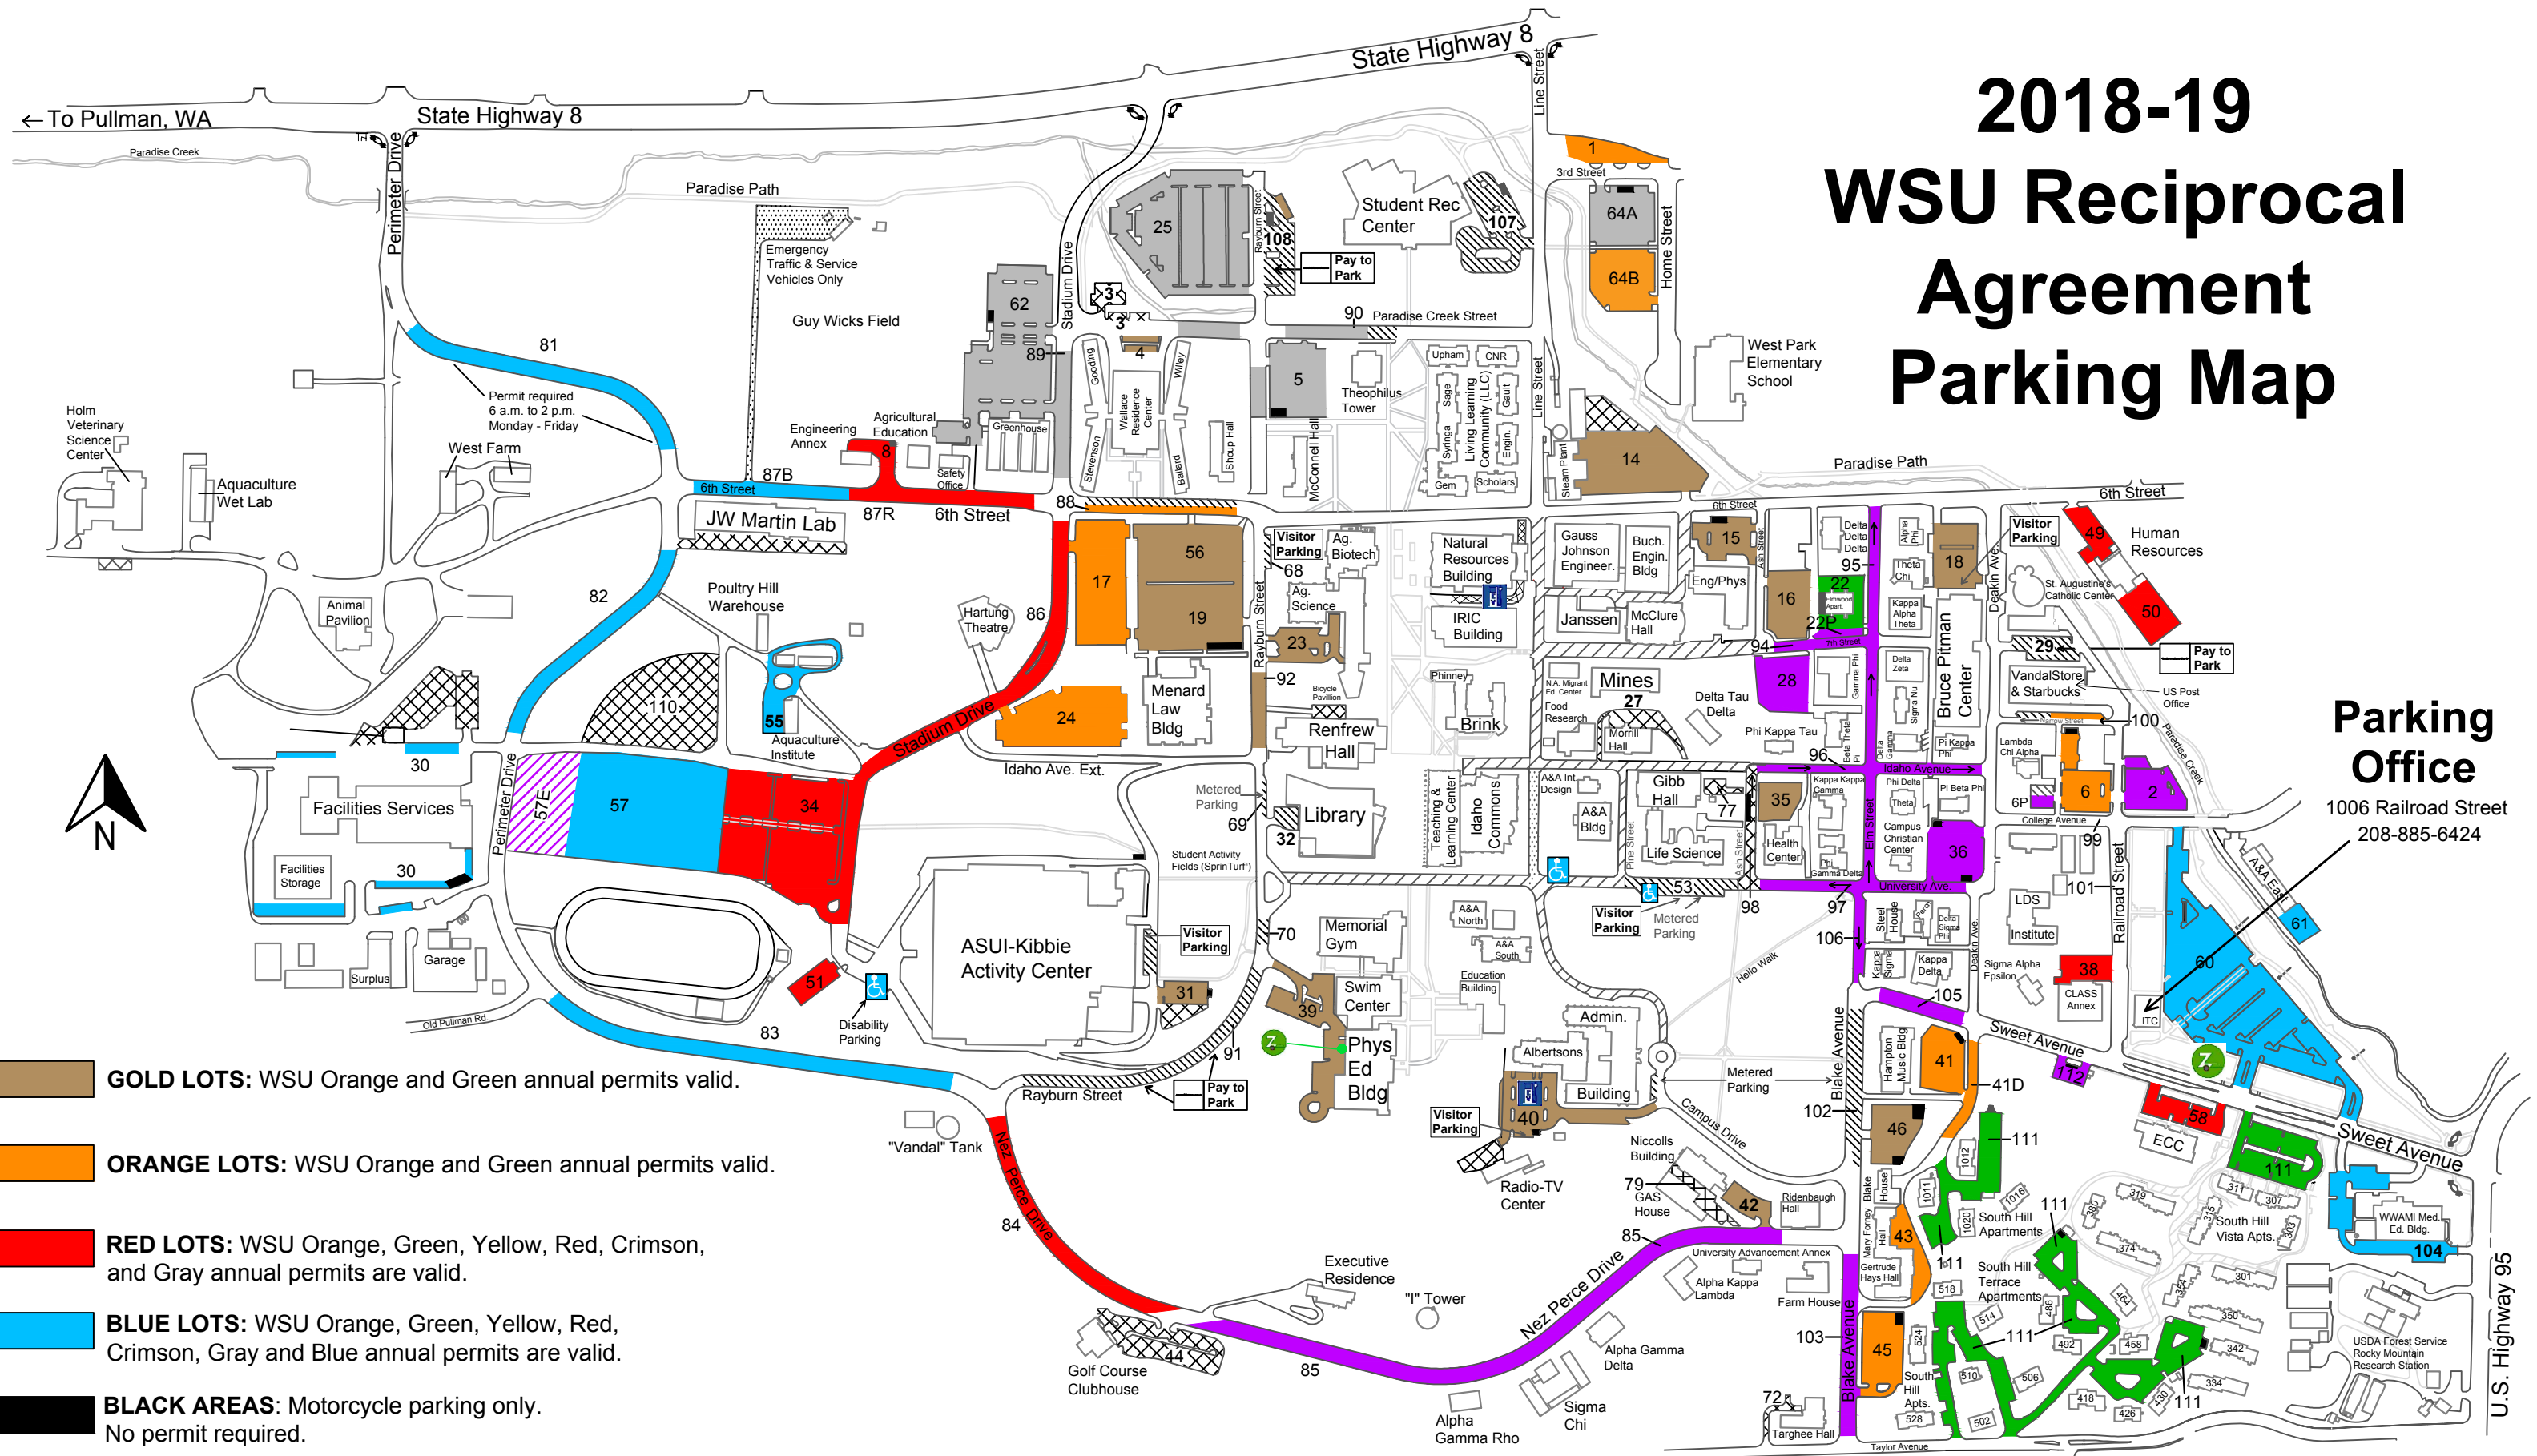

2018-19 WSU Reciprocal Agreement Parking Map

Parking Office
1006 Railroad Street
208-885-6424

- GOLD LOTS:** WSU Orange and Green annual permits valid.
- ORANGE LOTS:** WSU Orange and Green annual permits valid.
- RED LOTS:** WSU Orange, Green, Yellow, Red, Crimson, and Gray annual permits are valid.
- BLUE LOTS:** WSU Orange, Green, Yellow, Red, Crimson, Gray and Blue annual permits are valid.
- BLACK AREAS:** Motorcycle parking only. No permit required.

Important notes:

WSU-issued zone permit displayed with a valid state-issued disability placard or disability license plate are valid in UI Disability parking spaces and parking permit areas.

There is no reciprocity at UI for WSU parking permits in UI parking permit areas not specifically listed above.

UI faculty, staff and students assigned to, enrolled at, or paying fees to the University of Idaho, or employees of other agencies located on the Moscow campus must display a UI parking permit when parking at UI. Any attempt by the above personnel to use a WSU parking permit in lieu of a UI permit may result in a fine for illegal use of a parking permit.