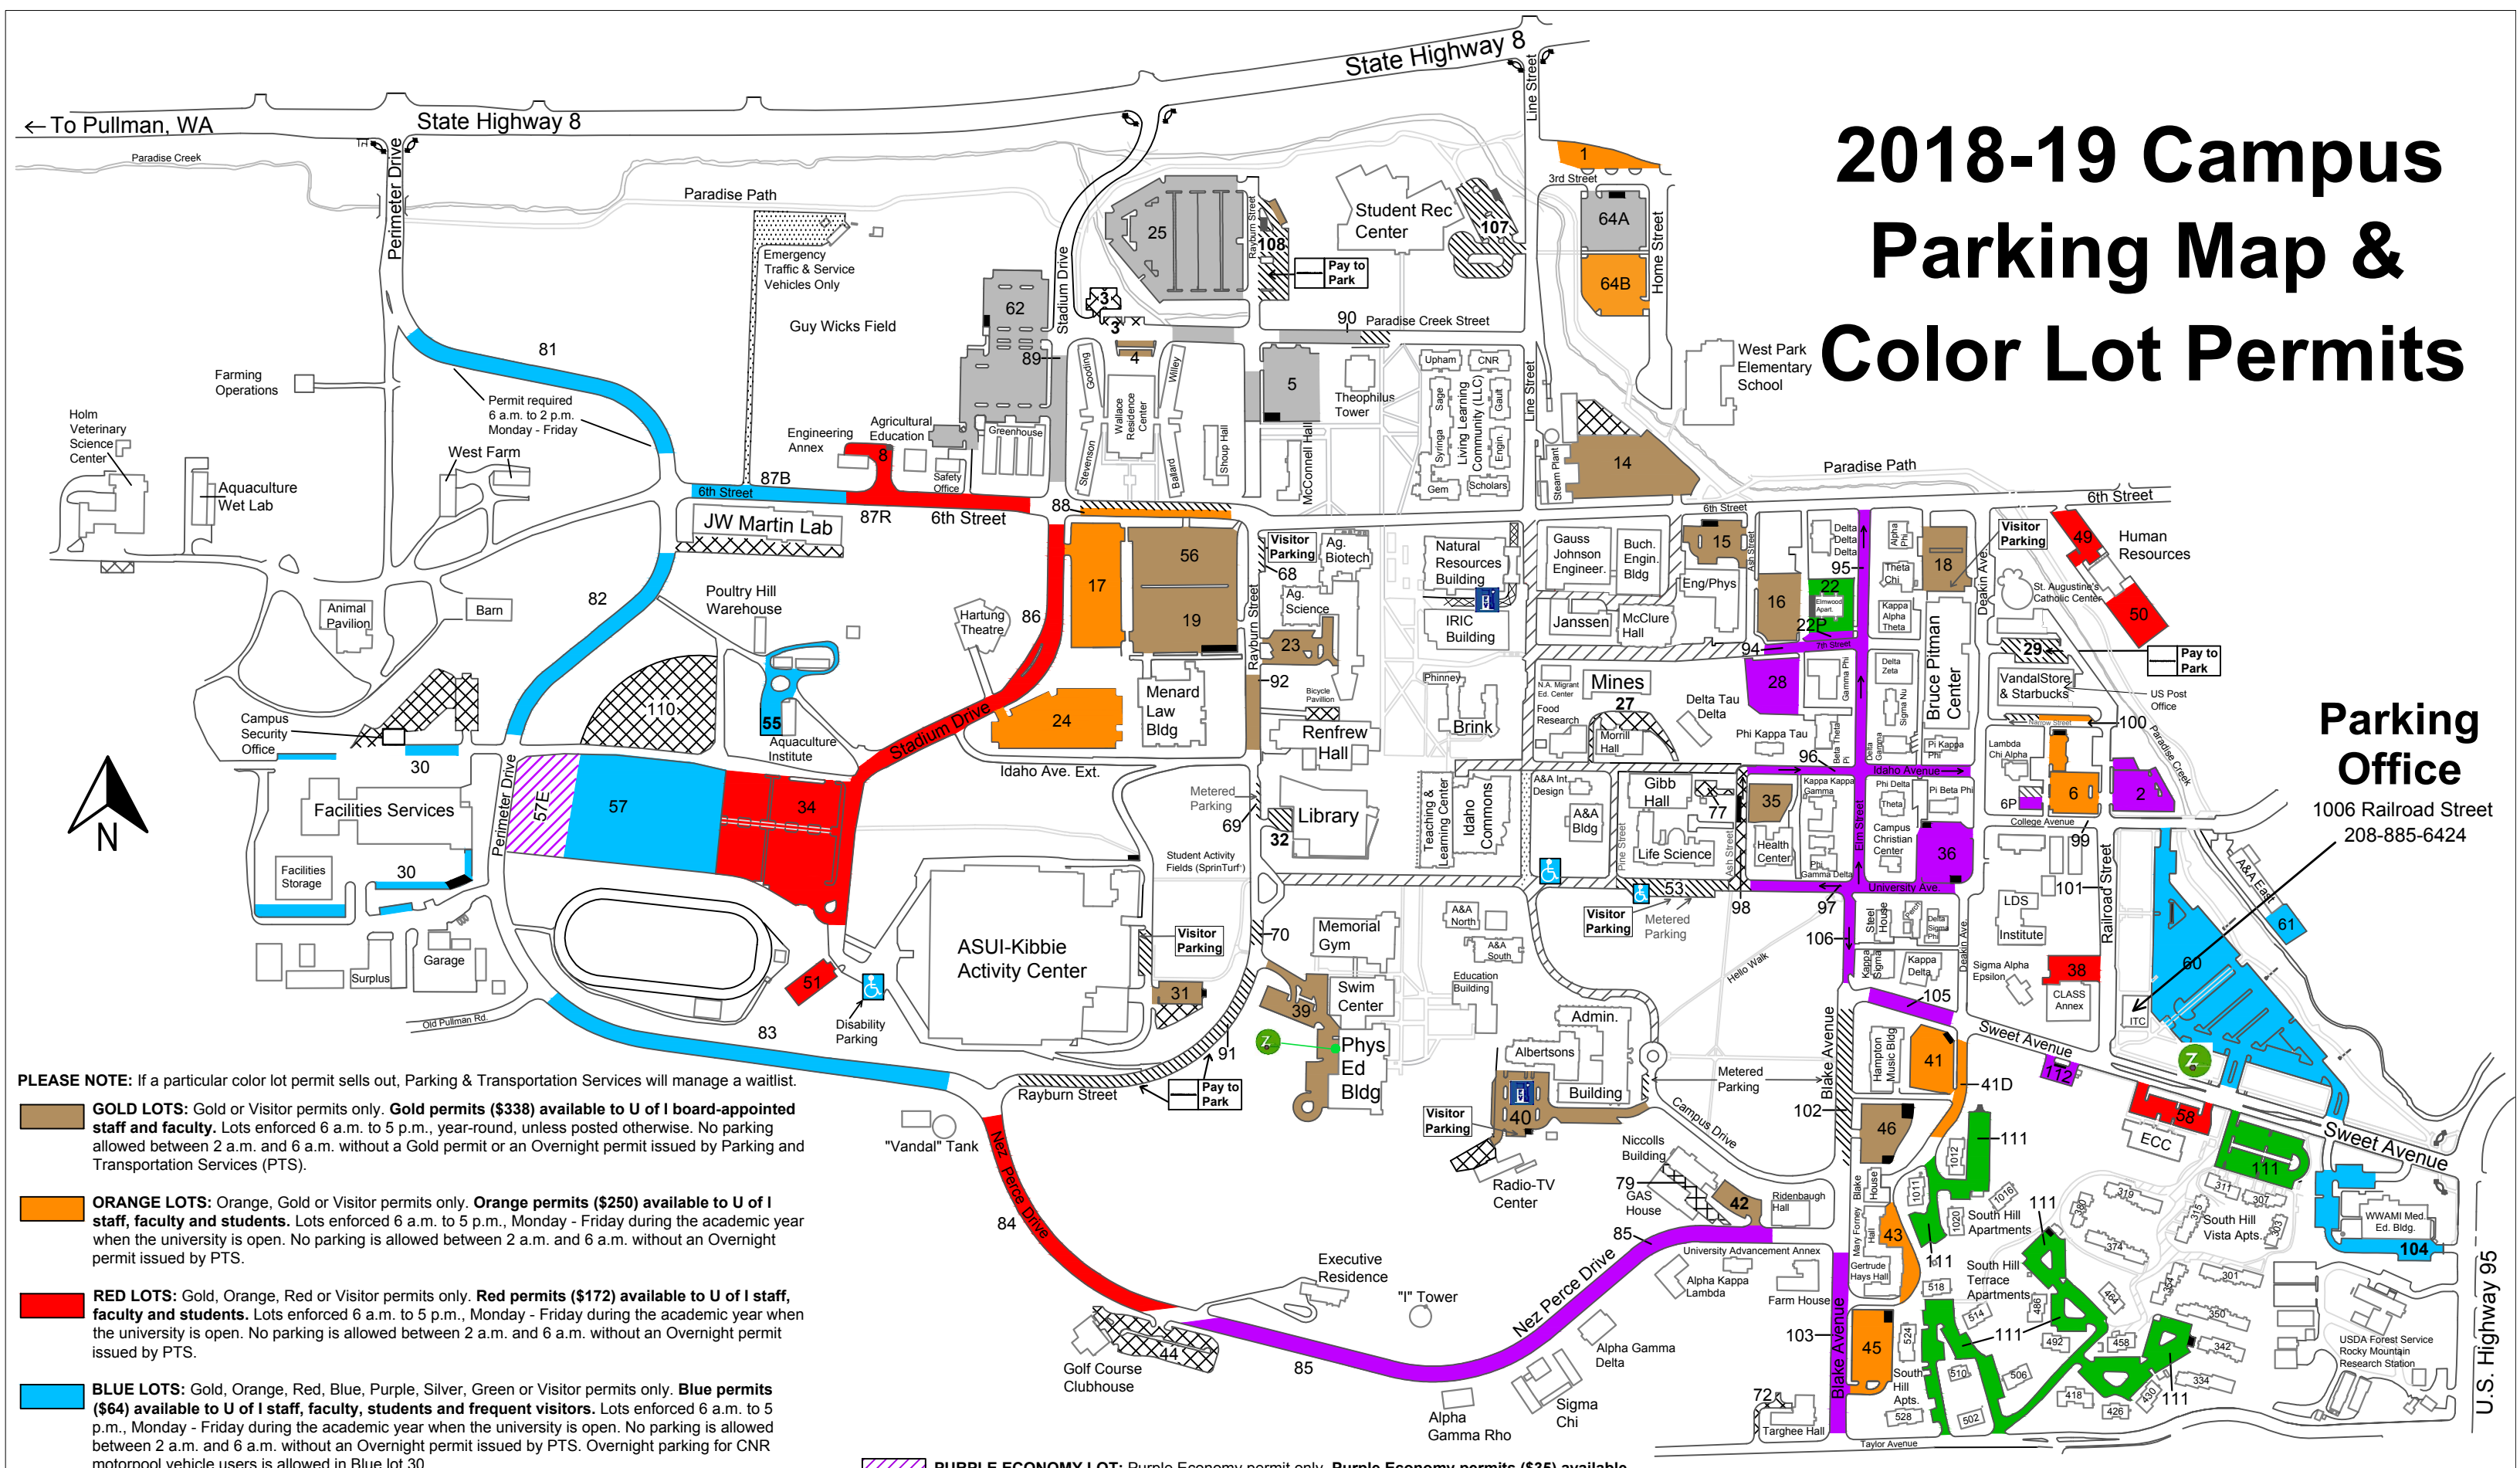

2018-19 Campus Parking Map & Color Lot Permits

Parking Office
1006 Railroad Street
208-885-6424

1. **PLEASE NOTE:** If a particular color lot permit sells out, Parking & Transportation Services will manage a waitlist.
2. **GOLD LOTS:** Gold or Visitor permits only. **Gold permits ($338)** available to U of I board-appointed staff and faculty. Lots enforced 6 a.m. to 5 p.m., year-round, unless posted otherwise. No parking allowed between 2 a.m. and 6 a.m. without a Gold permit or an Overnight permit issued by Parking and Transportation Services (PTS).
   - **ORANGE LOTS:** Orange, Gold or Visitor permits only. **Orange permits ($250)** available to U of I staff, faculty and students. Lots enforced 6 a.m. to 5 p.m., Monday - Friday during the academic year when the university is open. No parking is allowed between 2 a.m. and 6 a.m. without an Overnight permit issued by PTS.
   - **RED LOTS:** Gold, Orange, Red or Visitor permits only. **Red permits ($172)** available to U of I staff, faculty and students. Lots enforced 6 a.m. to 5 p.m., Monday - Friday during the academic year when the university is open. No parking is allowed between 2 a.m. and 6 a.m. without an Overnight permit issued by PTS.
   - **BLUE LOTS:** Gold, Orange, Red, Blue, Purple, Silver, Green or Visitor permits only. **Blue permits ($64)** available to U of I staff, faculty, students and frequent visitors. Lots enforced 6 a.m. to 5 p.m., Monday - Friday during the academic year when the university is open. No parking is allowed between 2 a.m. and 6 a.m. without an Overnight permit issued by PTS. Overnight parking for CNR motorpool vehicle users is allowed in Blue lot 30.
   - **SILVER LOTS:** Silver, Purple or Visitor permits only. **Silver permits ($196)** available to current residents of U of I Residence Halls. Lots enforced 6 a.m. to 5 p.m., Monday - Friday during the academic year when the university is open. Overnight parking is allowed.
   - **PURPLE LOTS:** Purple, Silver or Visitor permits only. **Purple permits ($196)** available to designated members of the Greek system who live IN HOUSE. Lots enforced 6 a.m. to 5 p.m., Monday - Friday during the academic year when the university is open. Overnight parking is allowed.

- **PURPLE ECONOMY LOT:** Purple Economy permit only. **Purple Economy permits ($35)** available to Greek members and students living in Steel House or Residence Halls. Lot enforced 6 a.m. to 5 p.m., Monday - Friday during the academic year when the university is open. Overnight parking is allowed.
- **GREEN LOTS:** Green or Visitor permits only. **Green permits ($196)** available to residents of University Apartments or Elmwood Apartments. Green lots are enforced at all times, year-round. Overnight parking is allowed.

BLACK AREAS: Motorcycle parking only. No permit required.