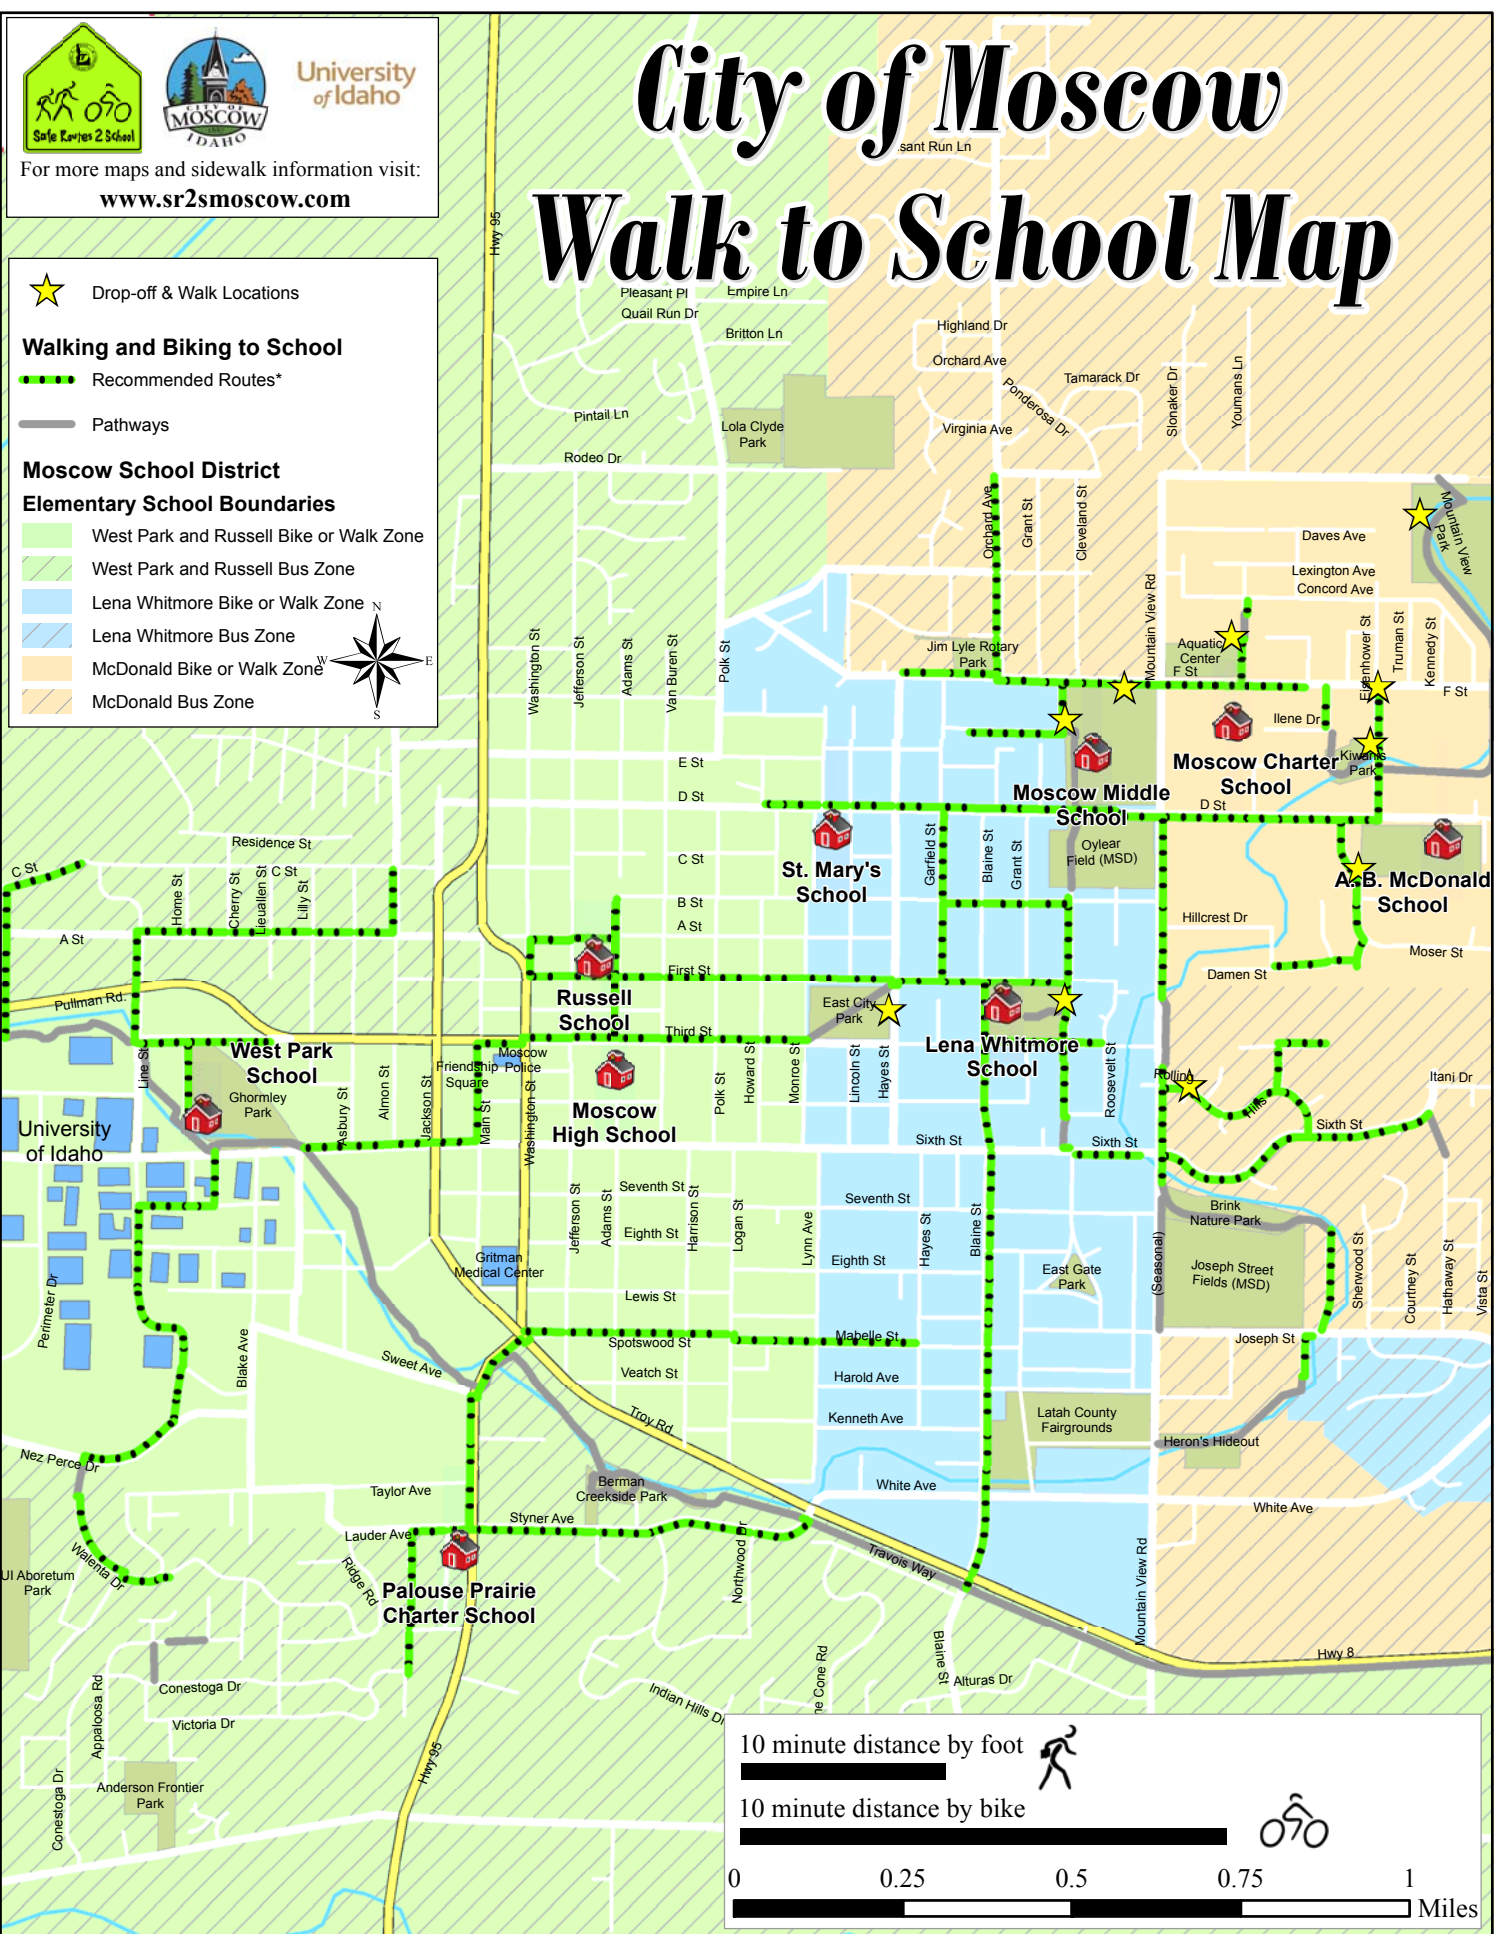

# Walk to School Map

★ Drop-off & Walk Locations

### Walking and Biking to School

Recommended Routes\*

Pathways

### Moscow School District

#### Elementary School Boundaries

- West Park and Russell Bike or Walk Zone
- West Park and Russell Bus Zone
- Lena Whitmore Bike or Walk Zone
- Lena Whitmore Bus Zone
- McDonald Bike or Walk Zone
- McDonald Bus Zone