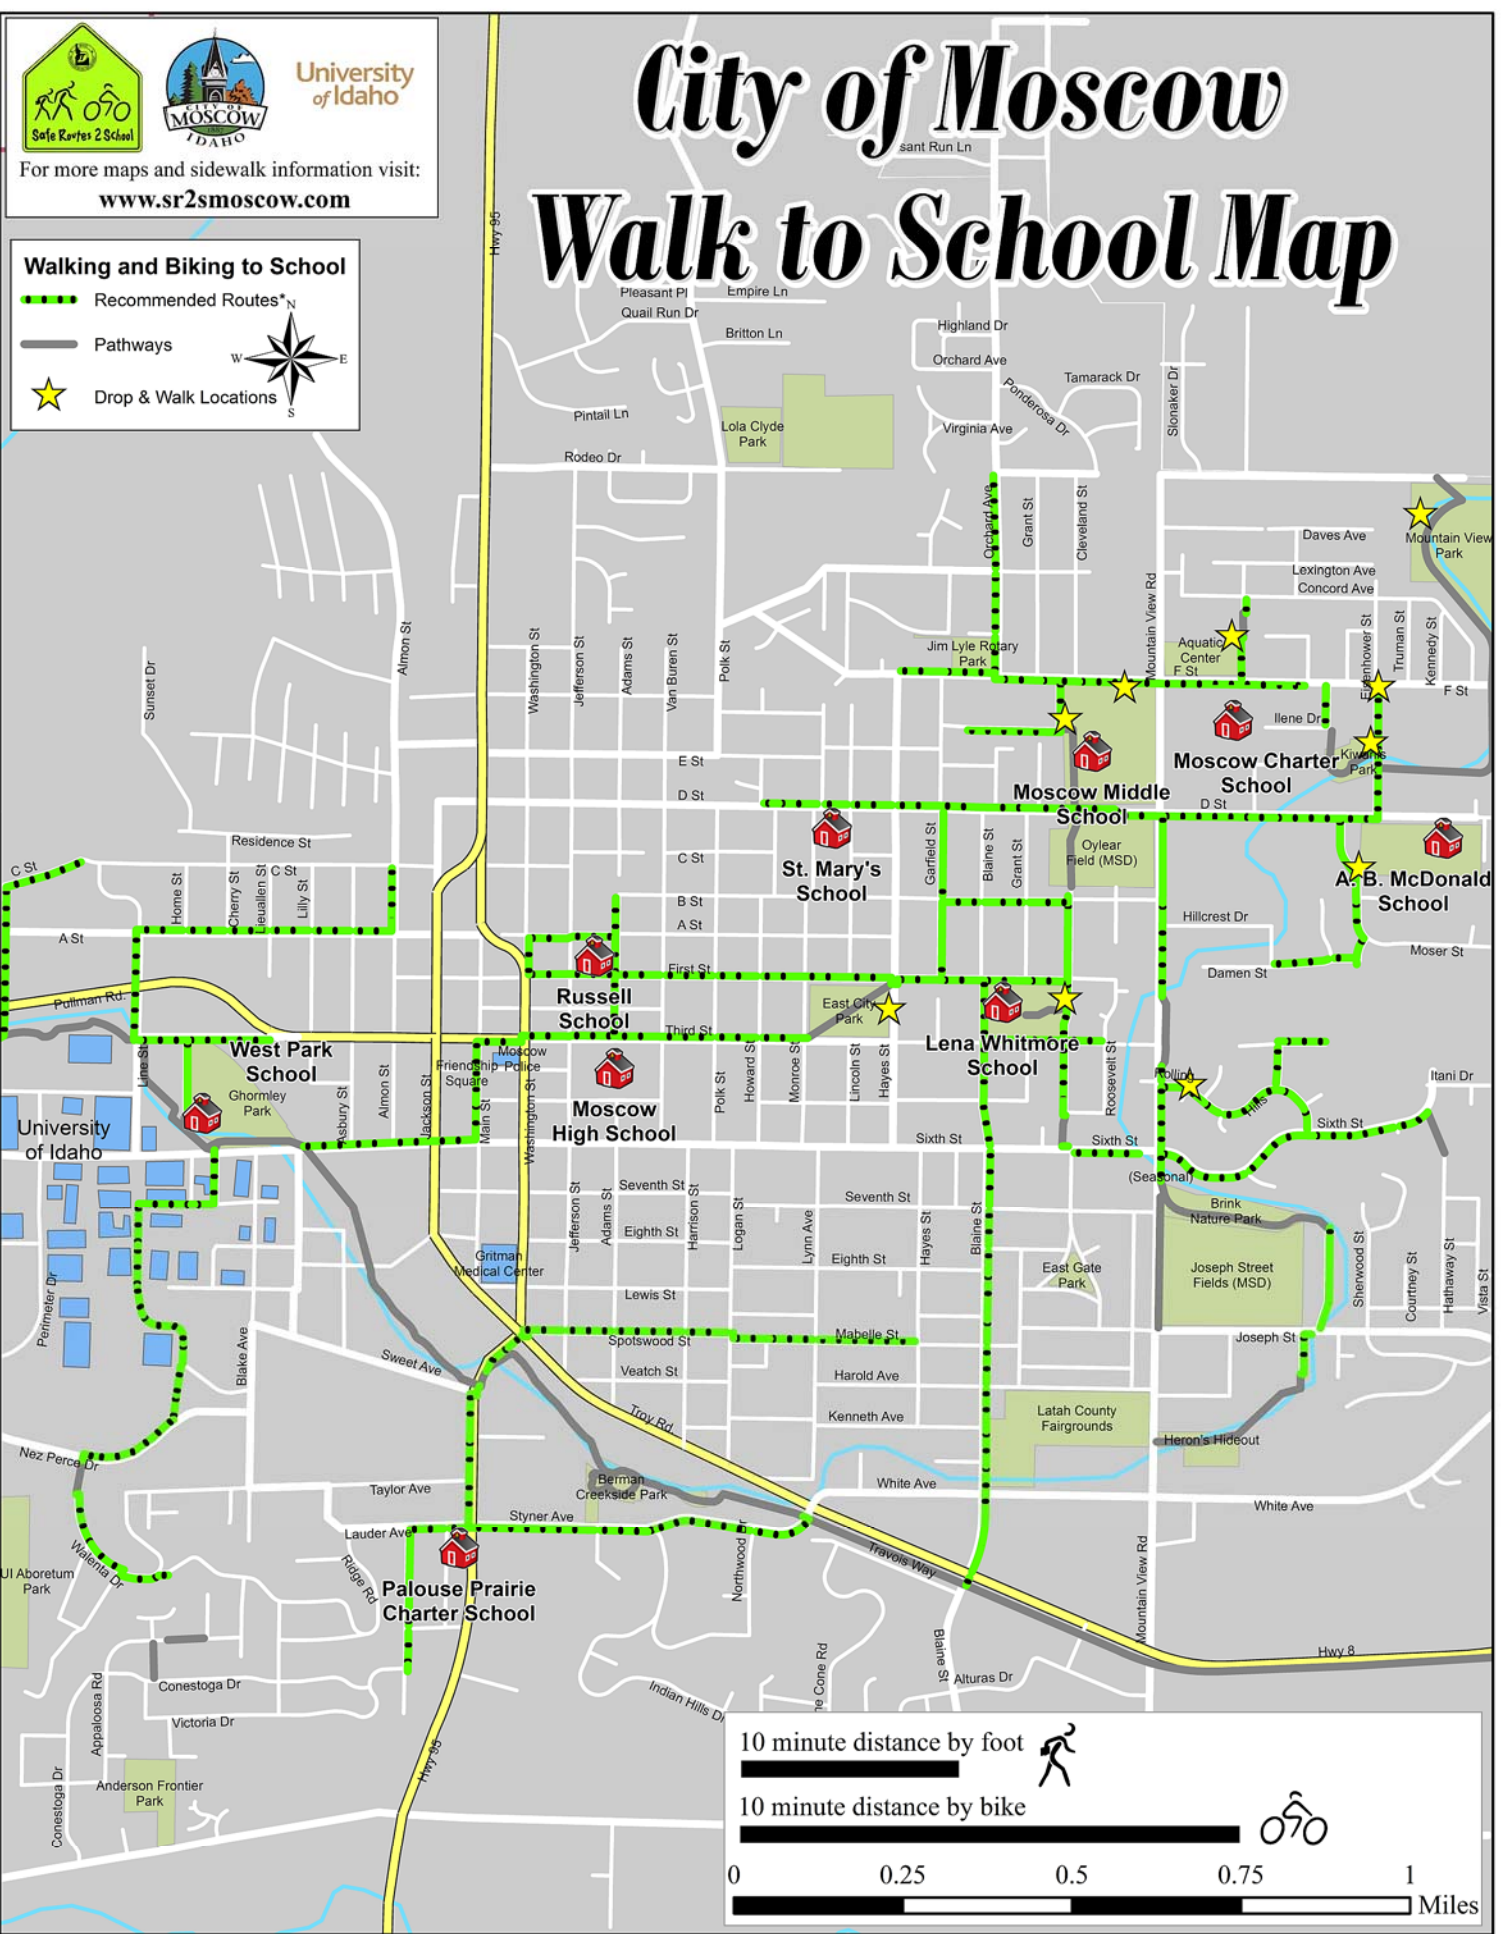

**University of Idaho**

For more maps and sidewalk information visit:  
[www.sr2smoscow.com](http://www.sr2smoscow.com)

# City of Moscow

## Walk to School Map

**Walking and Biking to School**

-  Recommended Routes\*
-  Pathways
-  Drop & Walk Locations

10 minute distance by foot 

10 minute distance by bike 

0 0.25 0.5 0.75 1 Miles

\*Recommended routes are based on public improvements. Decisions on a route to and from school should be based on the child's age, developmental level, and experience with traffic safety, among other things. The caregiver and the child are primarily responsible for the child's safety when they drive, walk or ride to and from school.