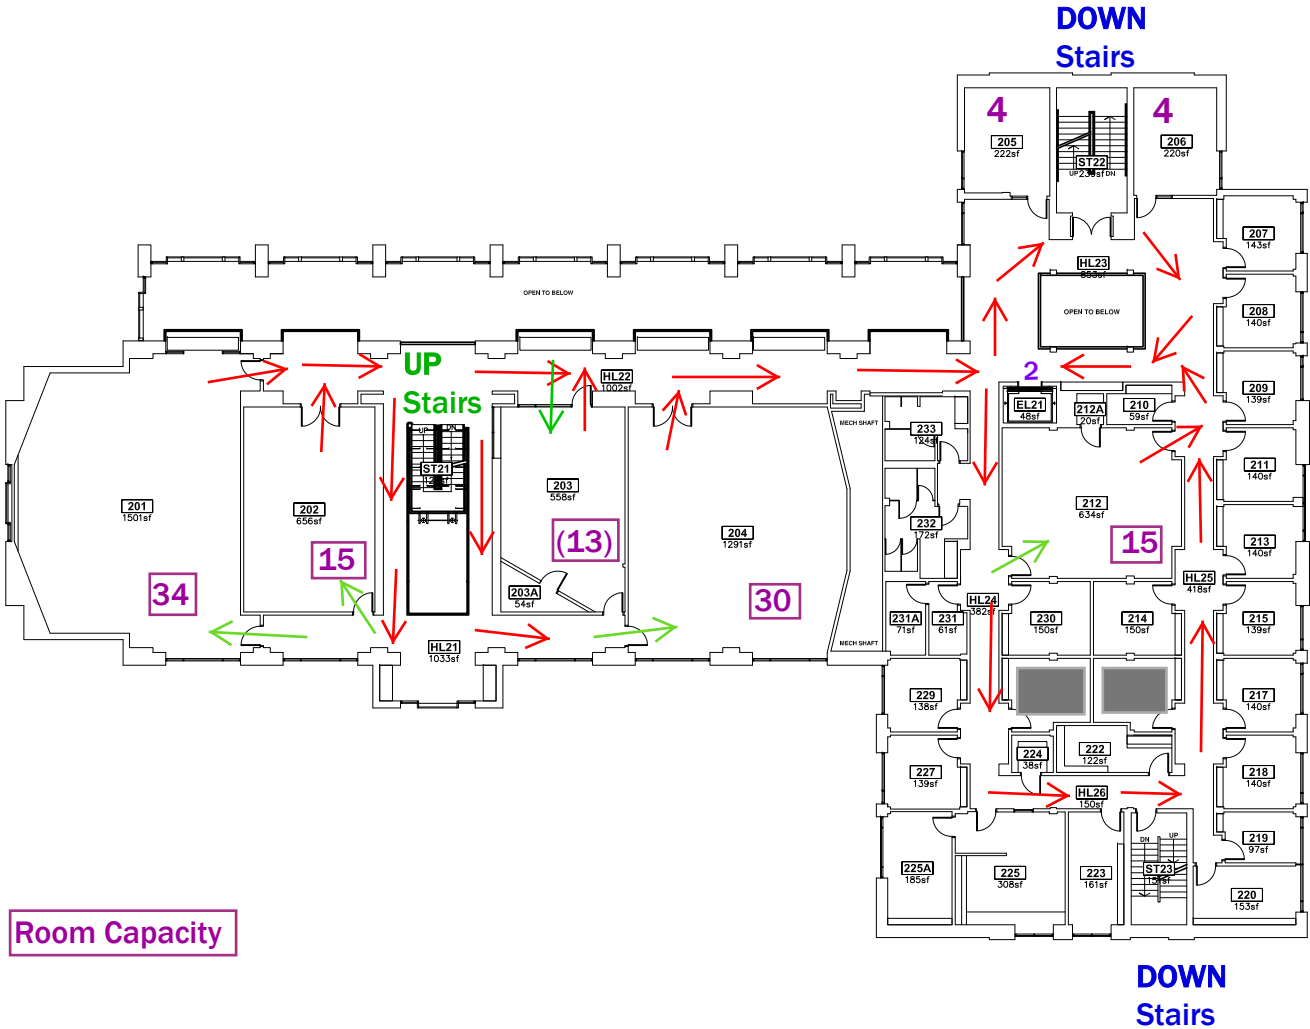

Room Capacity

J. A. ALBERTSON BUILDING - #424  
FIRST FLOOR

09-26-2008

SCALE: 1" = 30'-0"

Room Capacity

J. A. ALBERTSON BUILDING - #424  
SECOND FLOOR

02-18-2016

SCALE: 1" = 30'-0"

Room Capacity

J.A. ALBERTSON BUILDING - #424  
THIRD FLOOR

09-26-2008

SCALE: 1" = 30'-0"