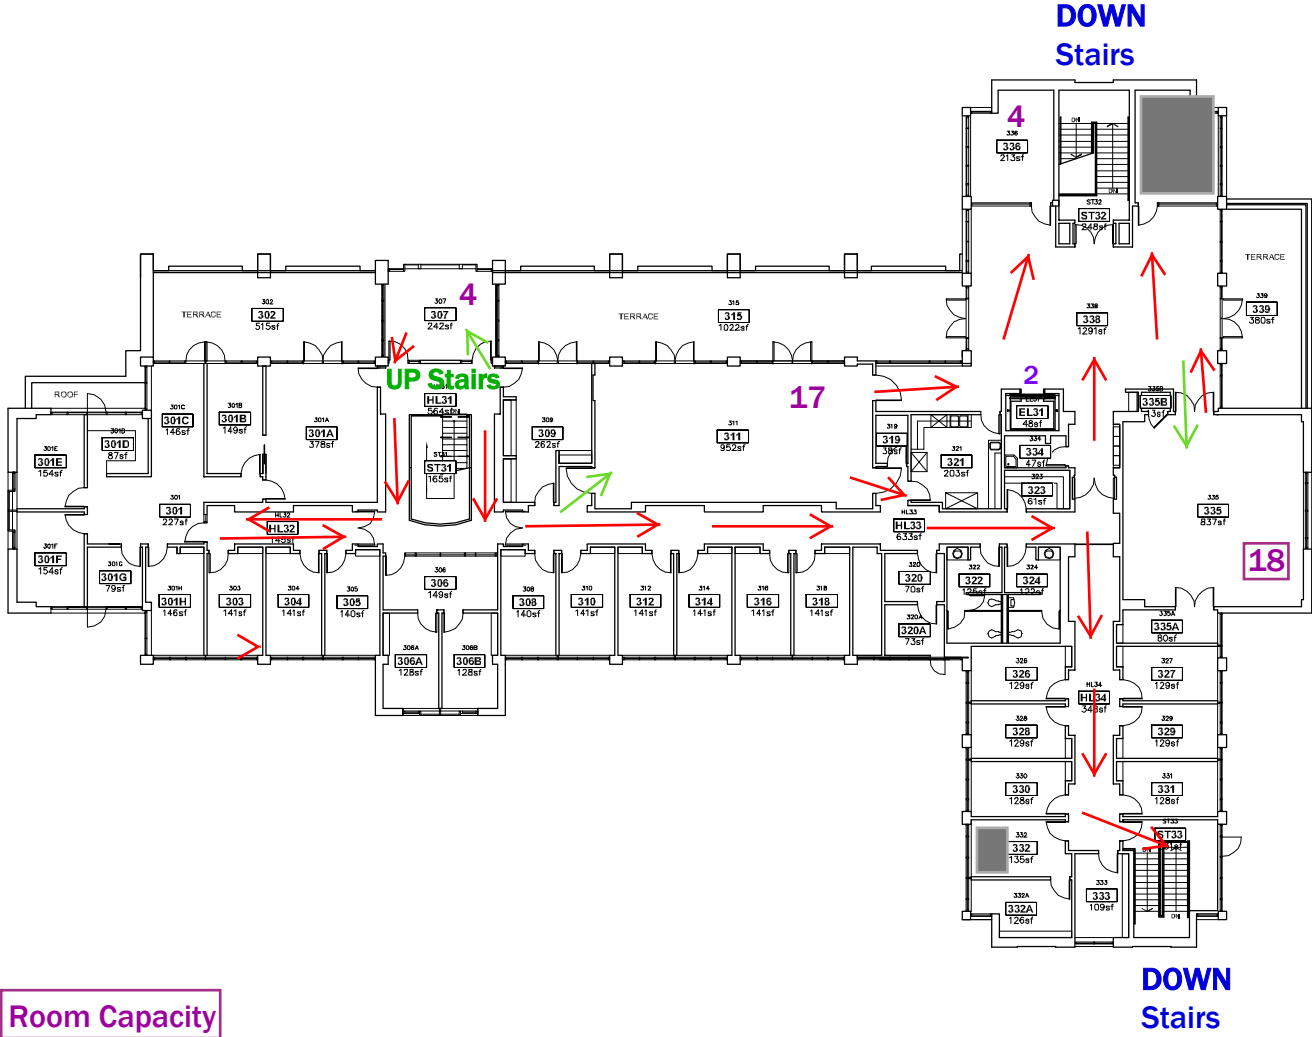

Room Capacity

J. A. ALBERTSON BUILDING - #424  
FIRST FLOOR

09-26-2008

SCALE: 1" = 30'-0"

Room Capacity

J. A. ALBERTSON BUILDING - #424  
SECOND FLOOR

02-18-2016

SCALE: 1" = 30'-0"

Room Capacity

J.A. ALBERTSON BUILDING - #424  
THIRD FLOOR

09-26-2008

SCALE: 1" = 30'-0"