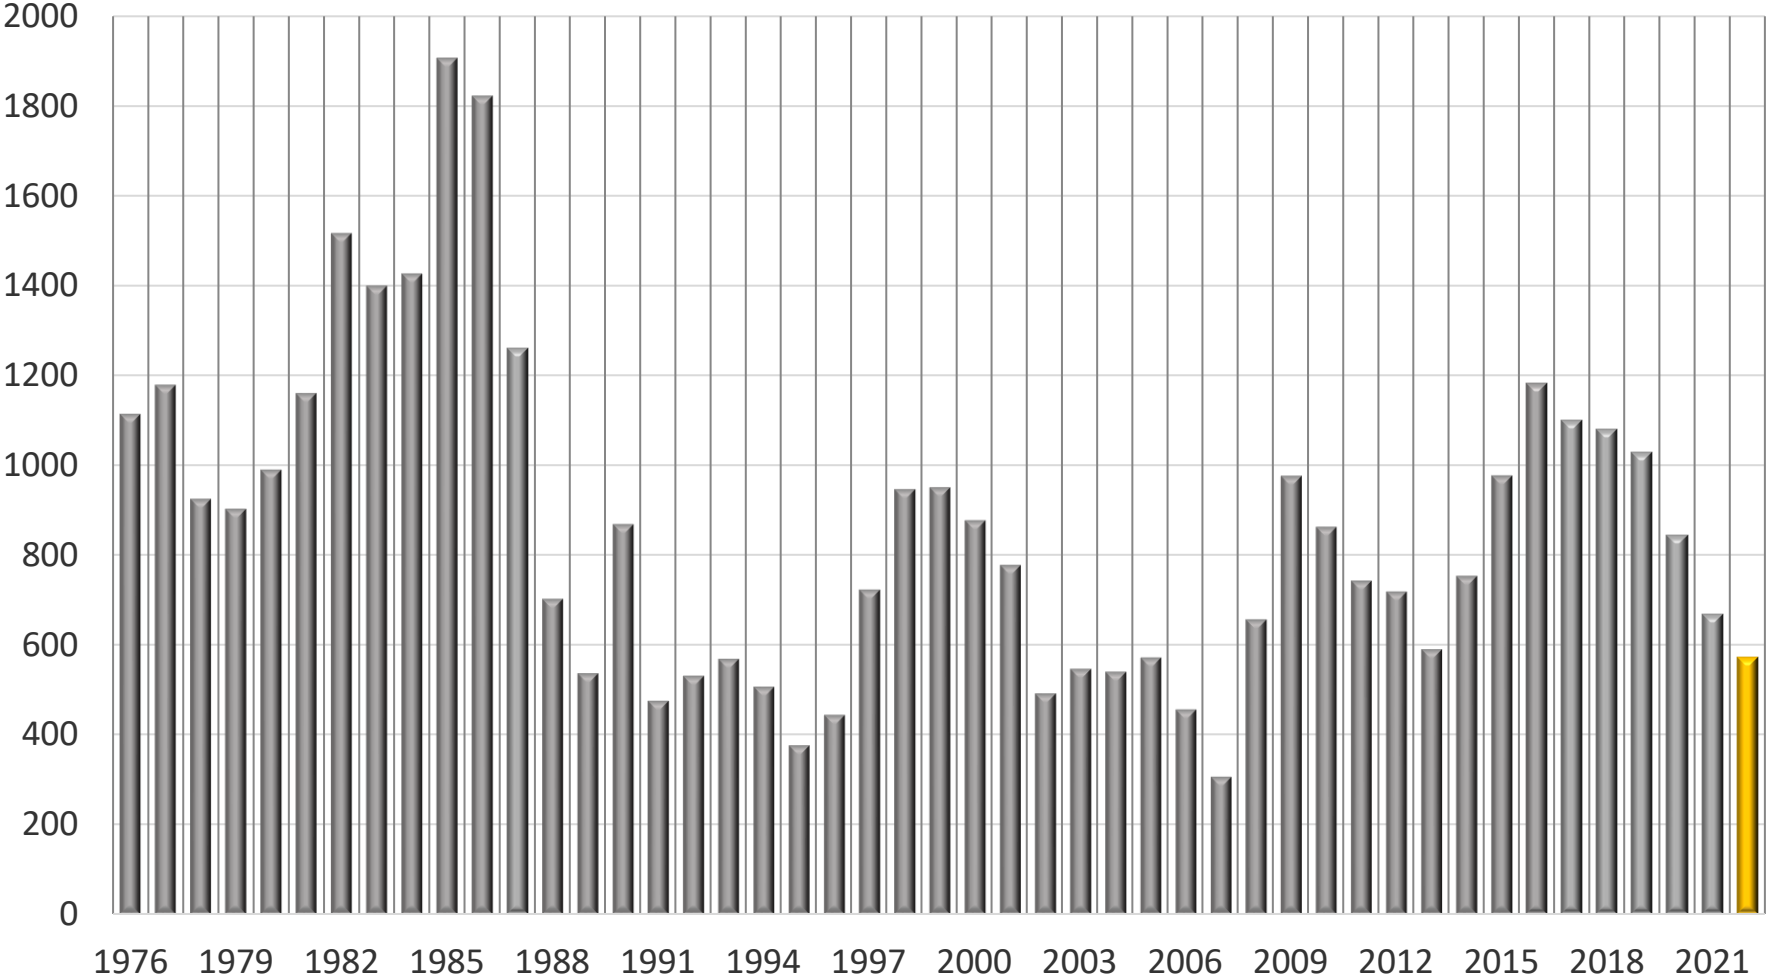

# U.S. Wheat Stocks

Million Bushels : 1976-2022 (USDA Projection)

Source: USDA - ERS