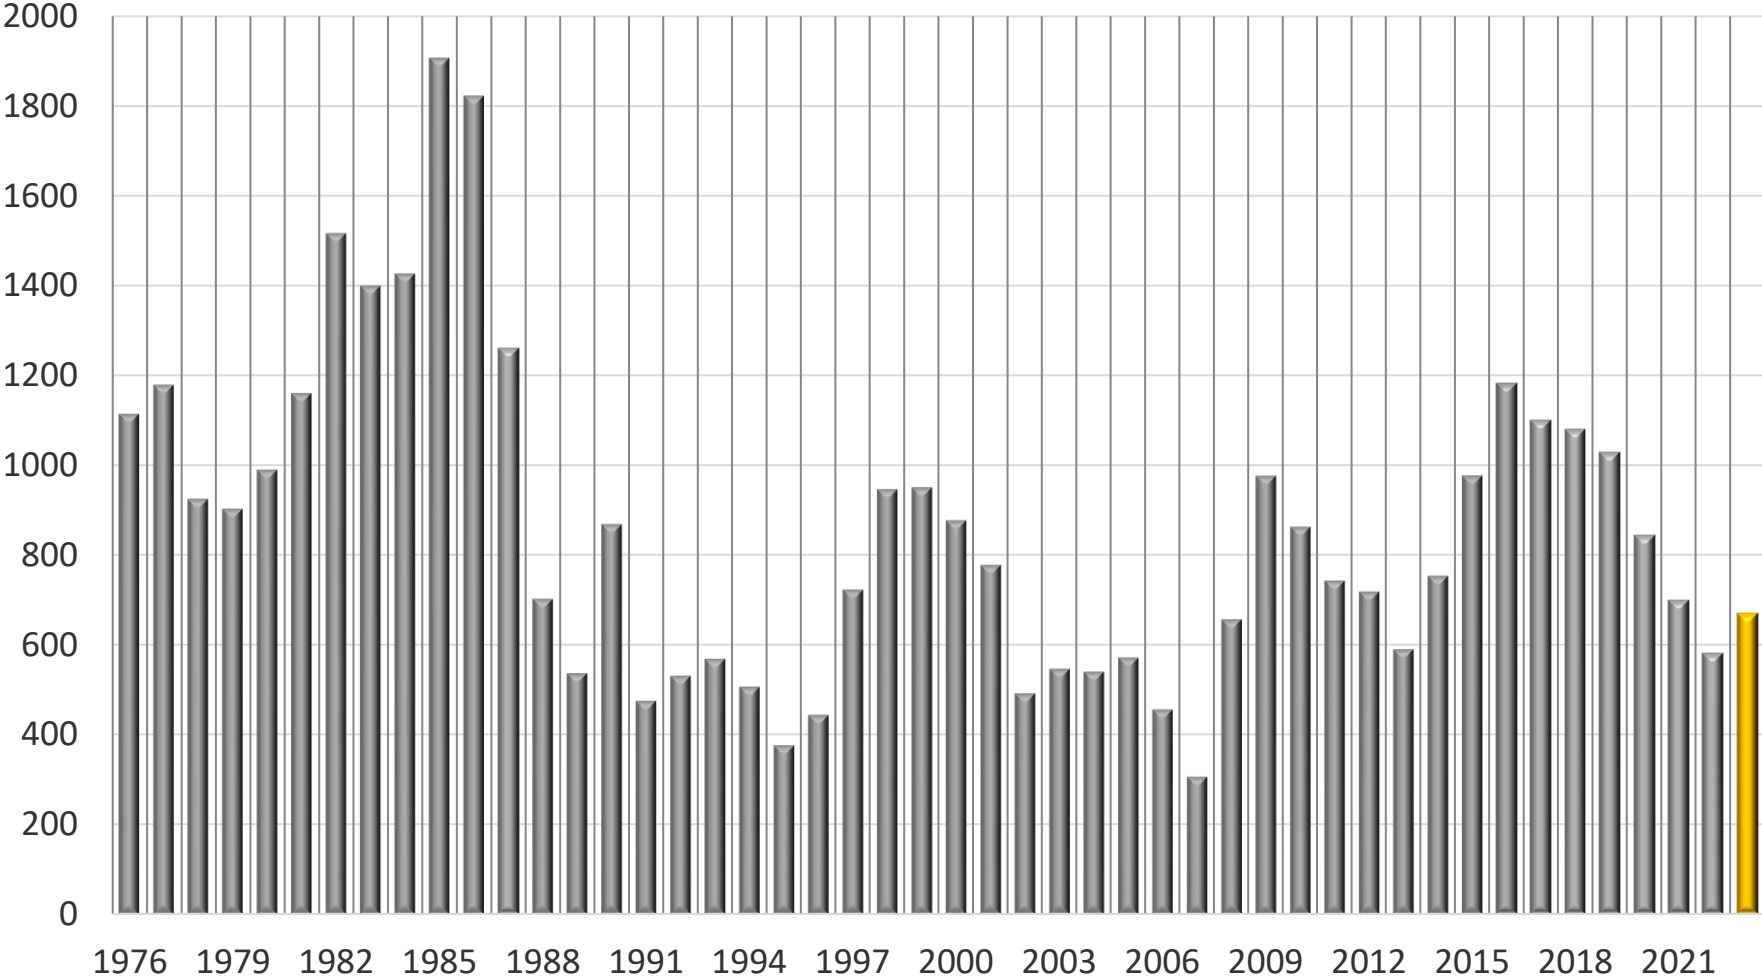

U.S. Wheat Stocks

Million Bushels : 1976-2023 (USDA Projection)

Source: USDA - ERS