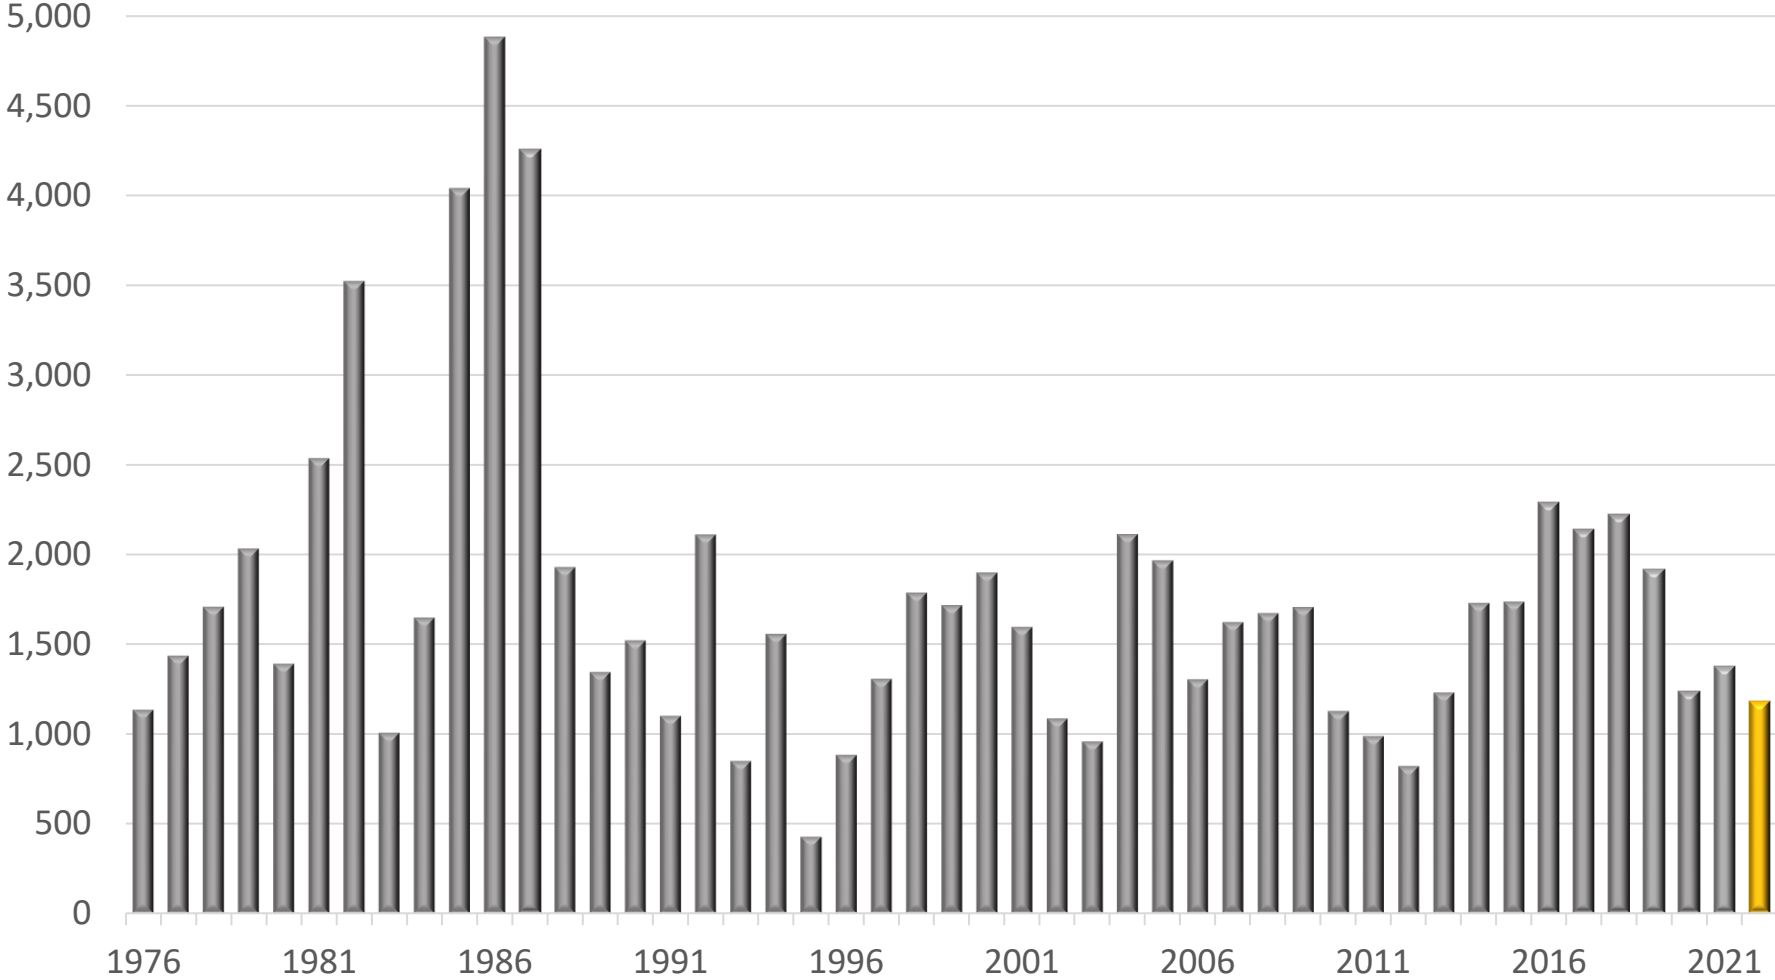

# U.S. CORN STOCKS

Million Bushels : 1976-2021 (USDA Projection)

Source: USDA - ERS