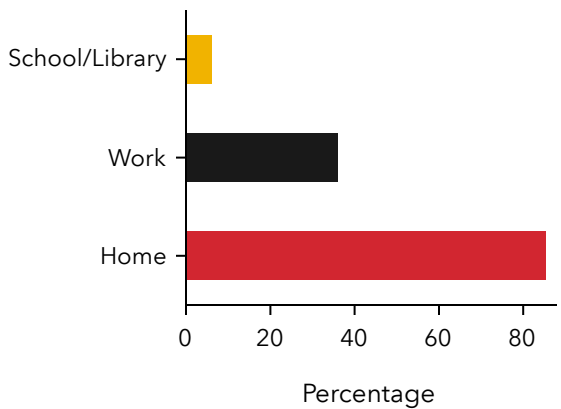

DIGITAL ACCESS

Caribou County, ID

BROADBAND PROVIDERS

12

Business Providers

9

Consumer Providers

USE OF INTERNET BY PLACE