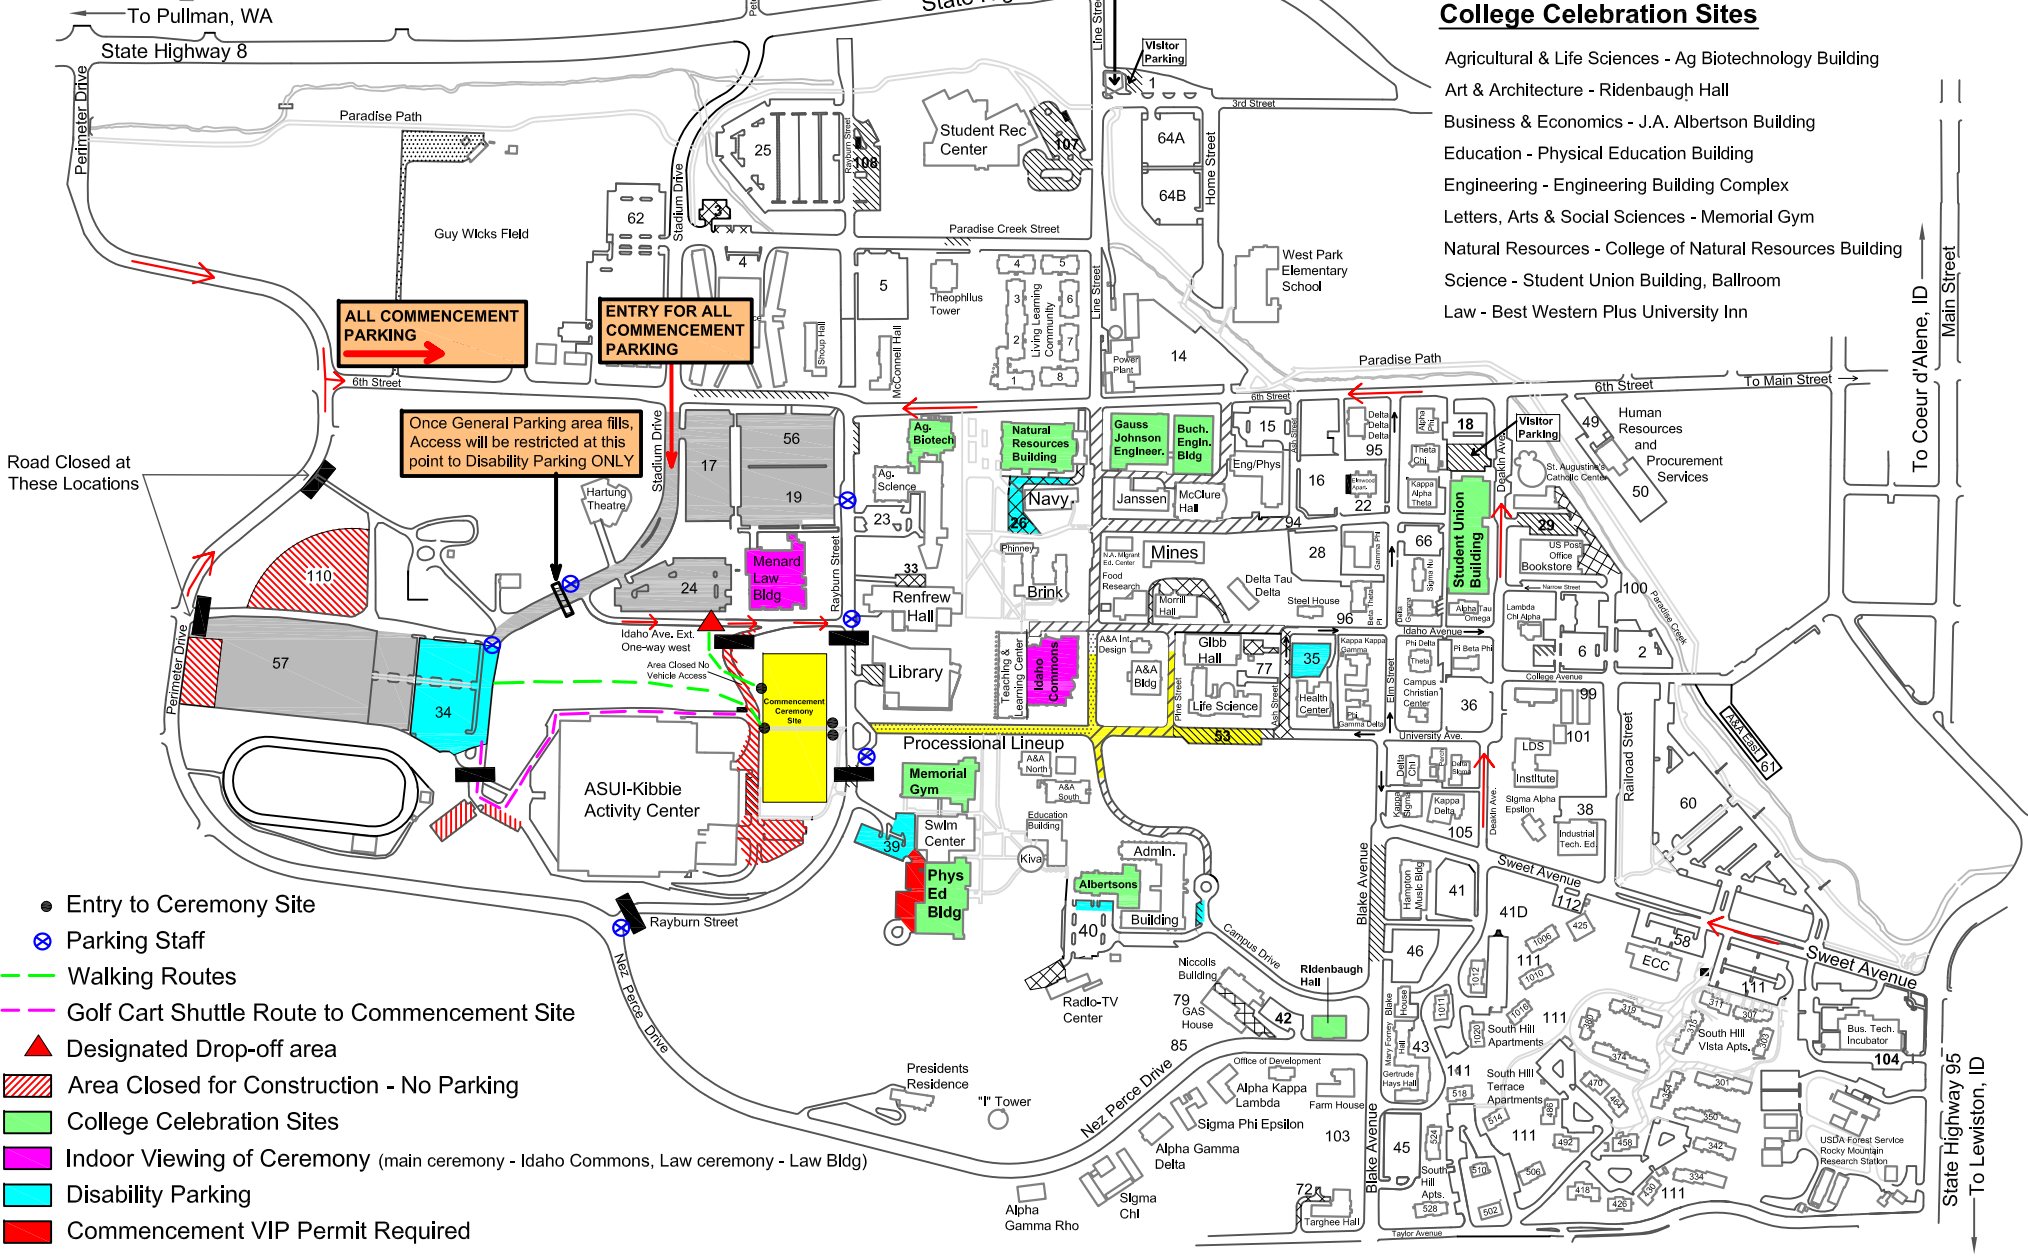

Parking Office
 Phone: (208) 885-6424

College Celebration Sites

- Agricultural & Life Sciences - Ag Biotechnology Building
- Art & Architecture - Ridenbaugh Hall
- Business & Economics - J.A. Albertson Building
- Education - Physical Education Building
- Engineering - Engineering Building Complex
- Letters, Arts & Social Sciences - Memorial Gym
- Natural Resources - College of Natural Resources Building
- Science - Student Union Building, Ballroom
- Law - Best Western Plus University Inn

ALL COMMENCEMENT PARKING

ENTRY FOR ALL COMMENCEMENT PARKING

Once General Parking area fills, Access will be restricted at this point to Disability Parking ONLY

Road Closed at These Locations

- Entry to Ceremony Site
 - ⊗ Parking Staff
 - Walking Routes
 - Golf Cart Shuttle Route to Commencement Site
 - ▲ Designated Drop-off area
 - ▨ Area Closed for Construction - No Parking
 - College Celebration Sites
 - Indoor Viewing of Ceremony (main ceremony - Idaho Commons, Law ceremony - Law Bldg)
 - Disability Parking
 - Commencement VIP Permit Required
 - General Parking, No Permit Required
 - Processional Lineup/Commencement Ceremony Site
 - Road Closed at These Locations
- Disability & Commencement VIP permits will be given access to Rayburn St. and Lot 39 at Memorial Gym