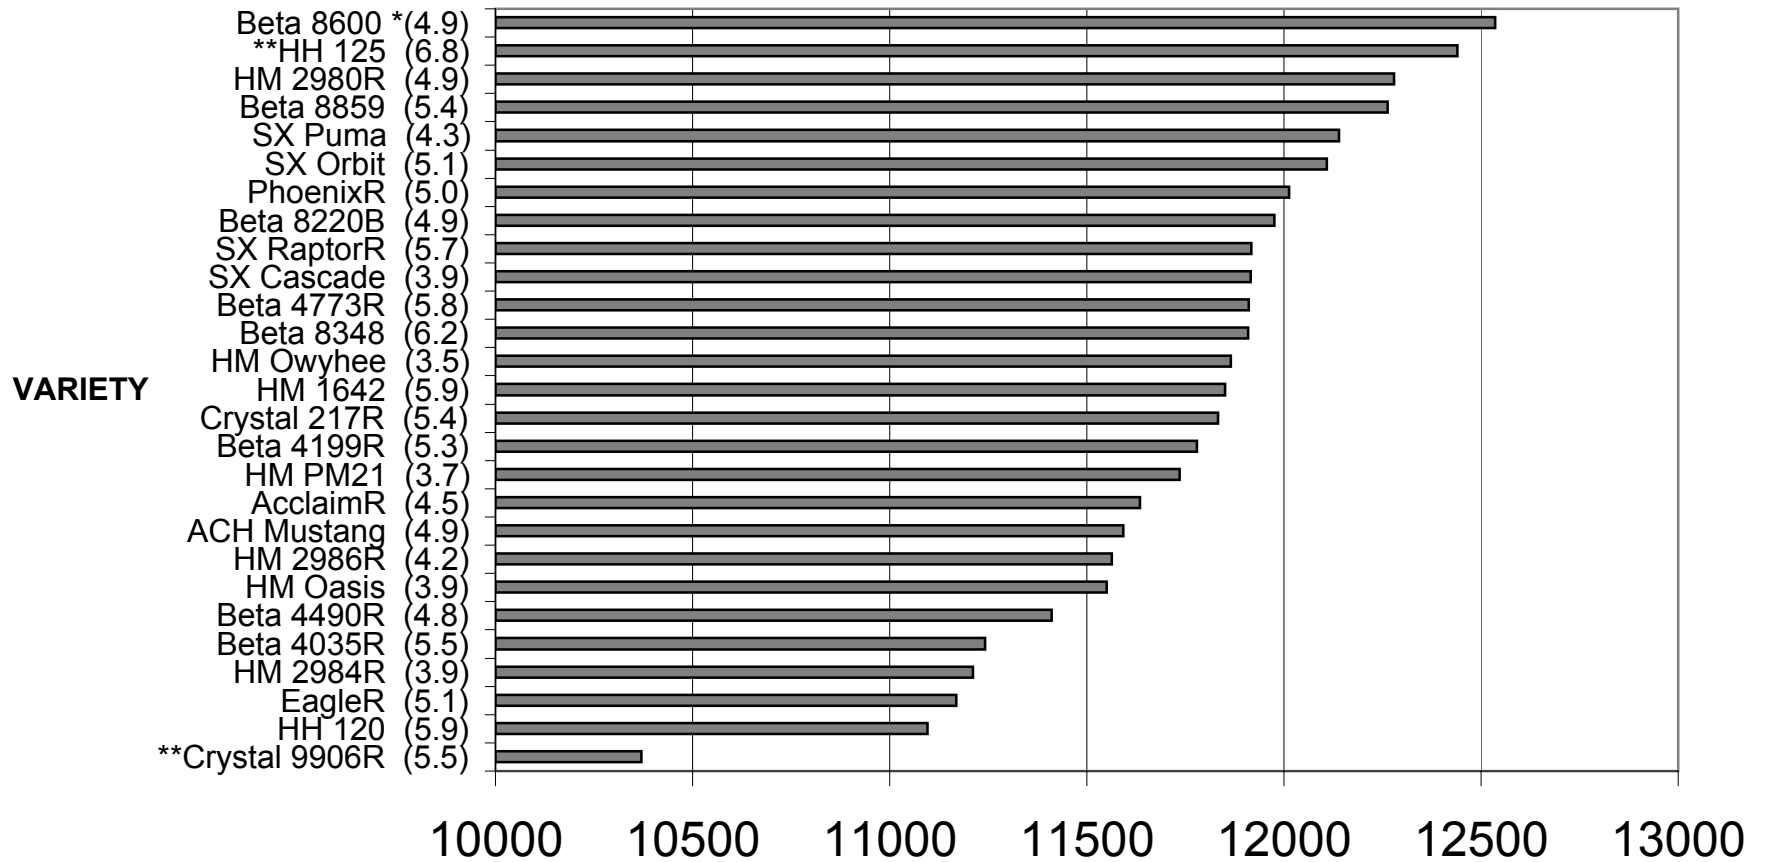

VARIETIES APPROVED FOR MINI/CASSIA DISTRICT

ONE YEAR AVERAGE - THREE LOCATION

2003

*Number in parenthesis = curly top rating.

Scale: 0 = no curly top & 9 = dead plant.

**HH 125 & Crystal 9906R are rhizoctonia varieties.

Curly top standard (US41) = 5.1

ERS/A

lsd (.05) = 523