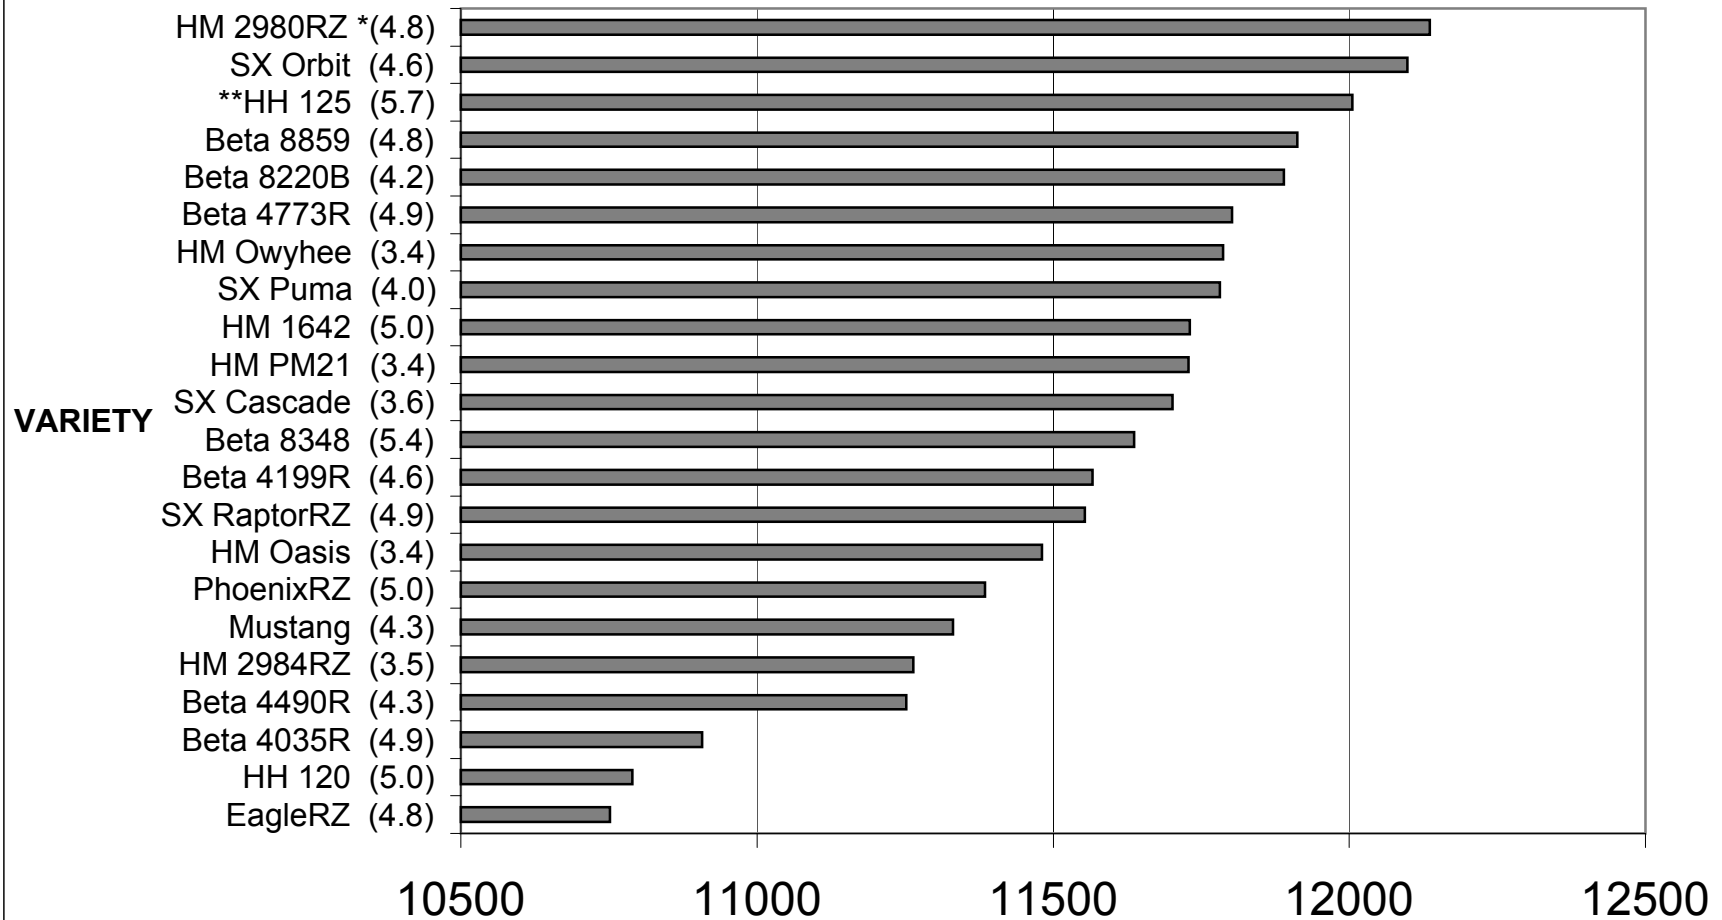

VARIETIES APPROVED FOR MINI/CASSIA DISTRICT

TWO YEAR AVERAGE - ALL LOCATIONS

2002 - 2003

*Number in parenthesis = curly top rating.

Scale: 0 = no curly top & 9 = dead plant.

**HH 125 is a Rhizoctonia resistant variety.

Curly top standard (US41) = 4.3

lsd (.05) = 365