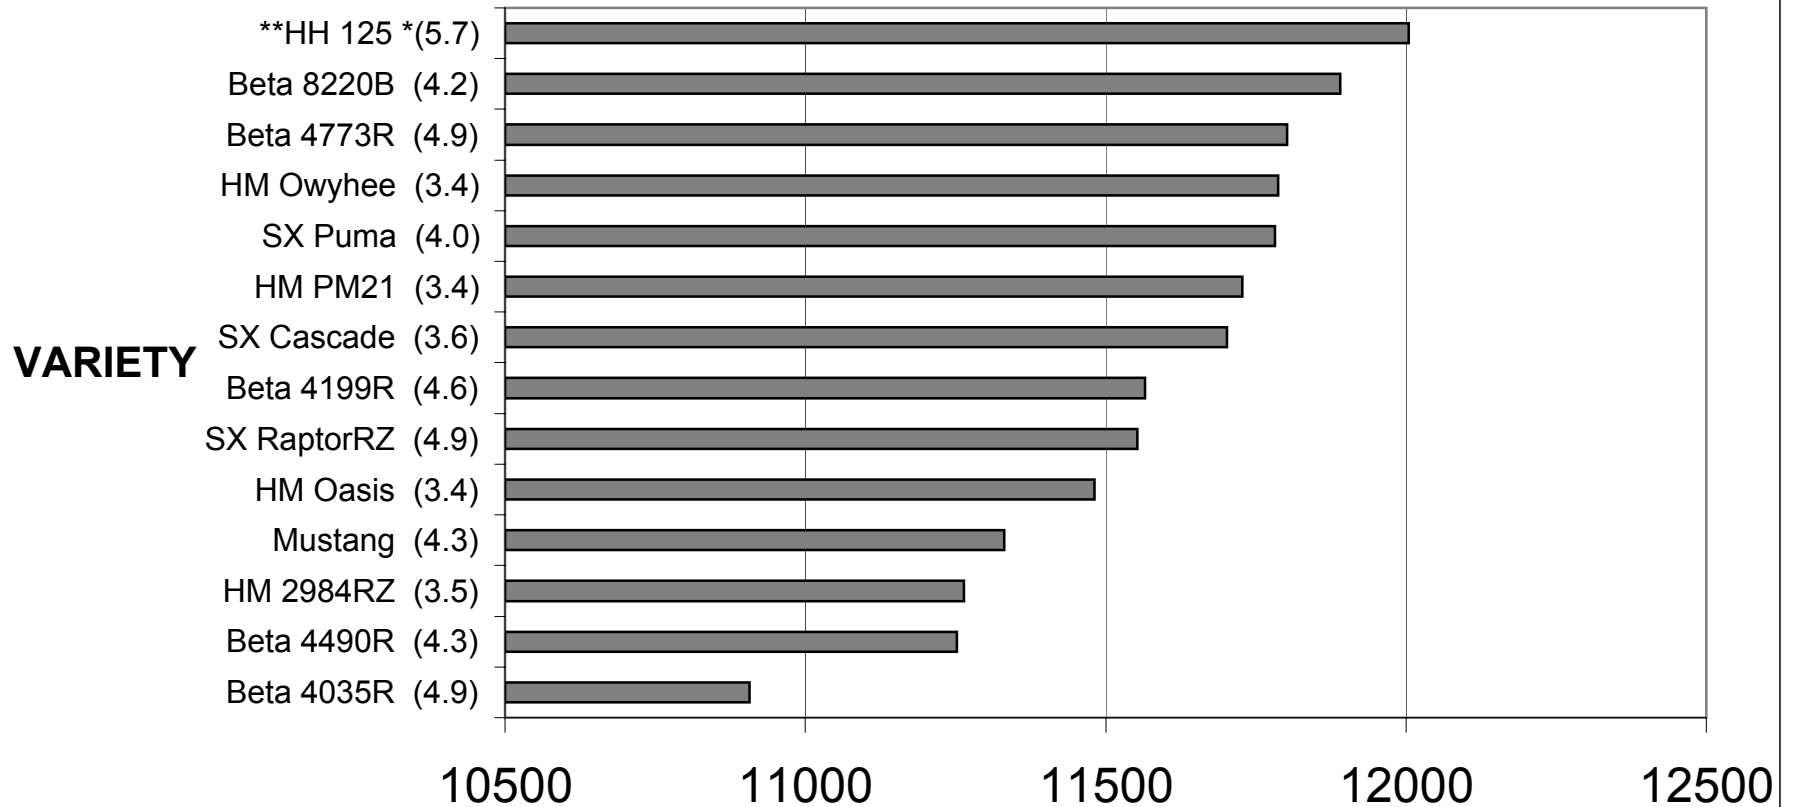

**VARIETIES APPROVED FOR TWIN FALLS/NAMPA/NYSSA DISTRICTS
TWO YEAR AVERAGE - ALL LOCATIONS
2002 - 2003**

**HH 125 is a Rhizoctonia variety.

*Number in parenthesis = curly top rating.

Scale: 0 = no curly top & 9 = dead plant.

Curly top standard (US41) = 4.3

ERS/A

lsd (.05) = 365