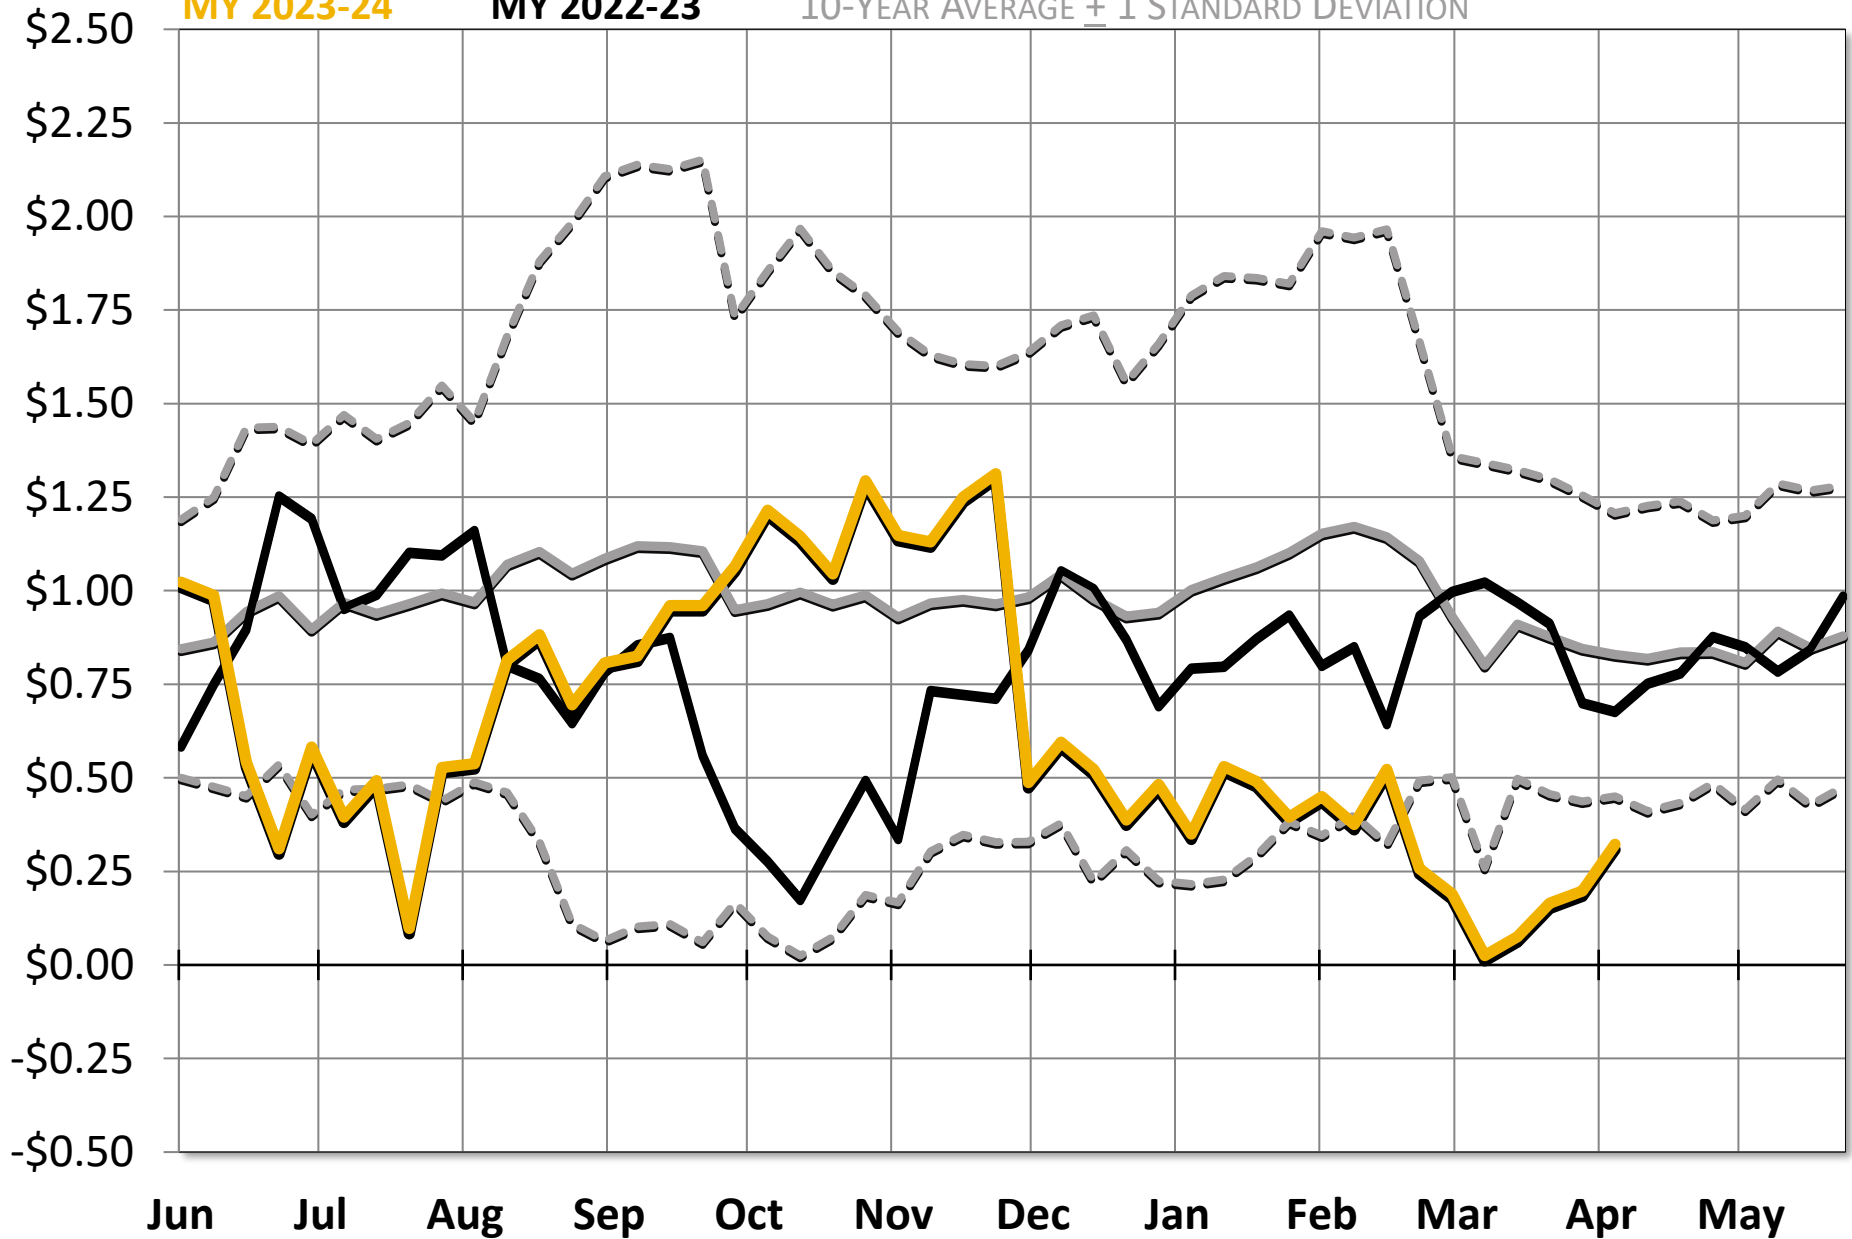

WEEKLY PORTLAND WHITE WHEAT - CHICAGO FUTURES BASIS

MY 2023-24

MY 2022-23

10-YEAR AVERAGE \pm 1 STANDARD DEVIATION

Weekly Wednesday Close

Source: USDA-AMS