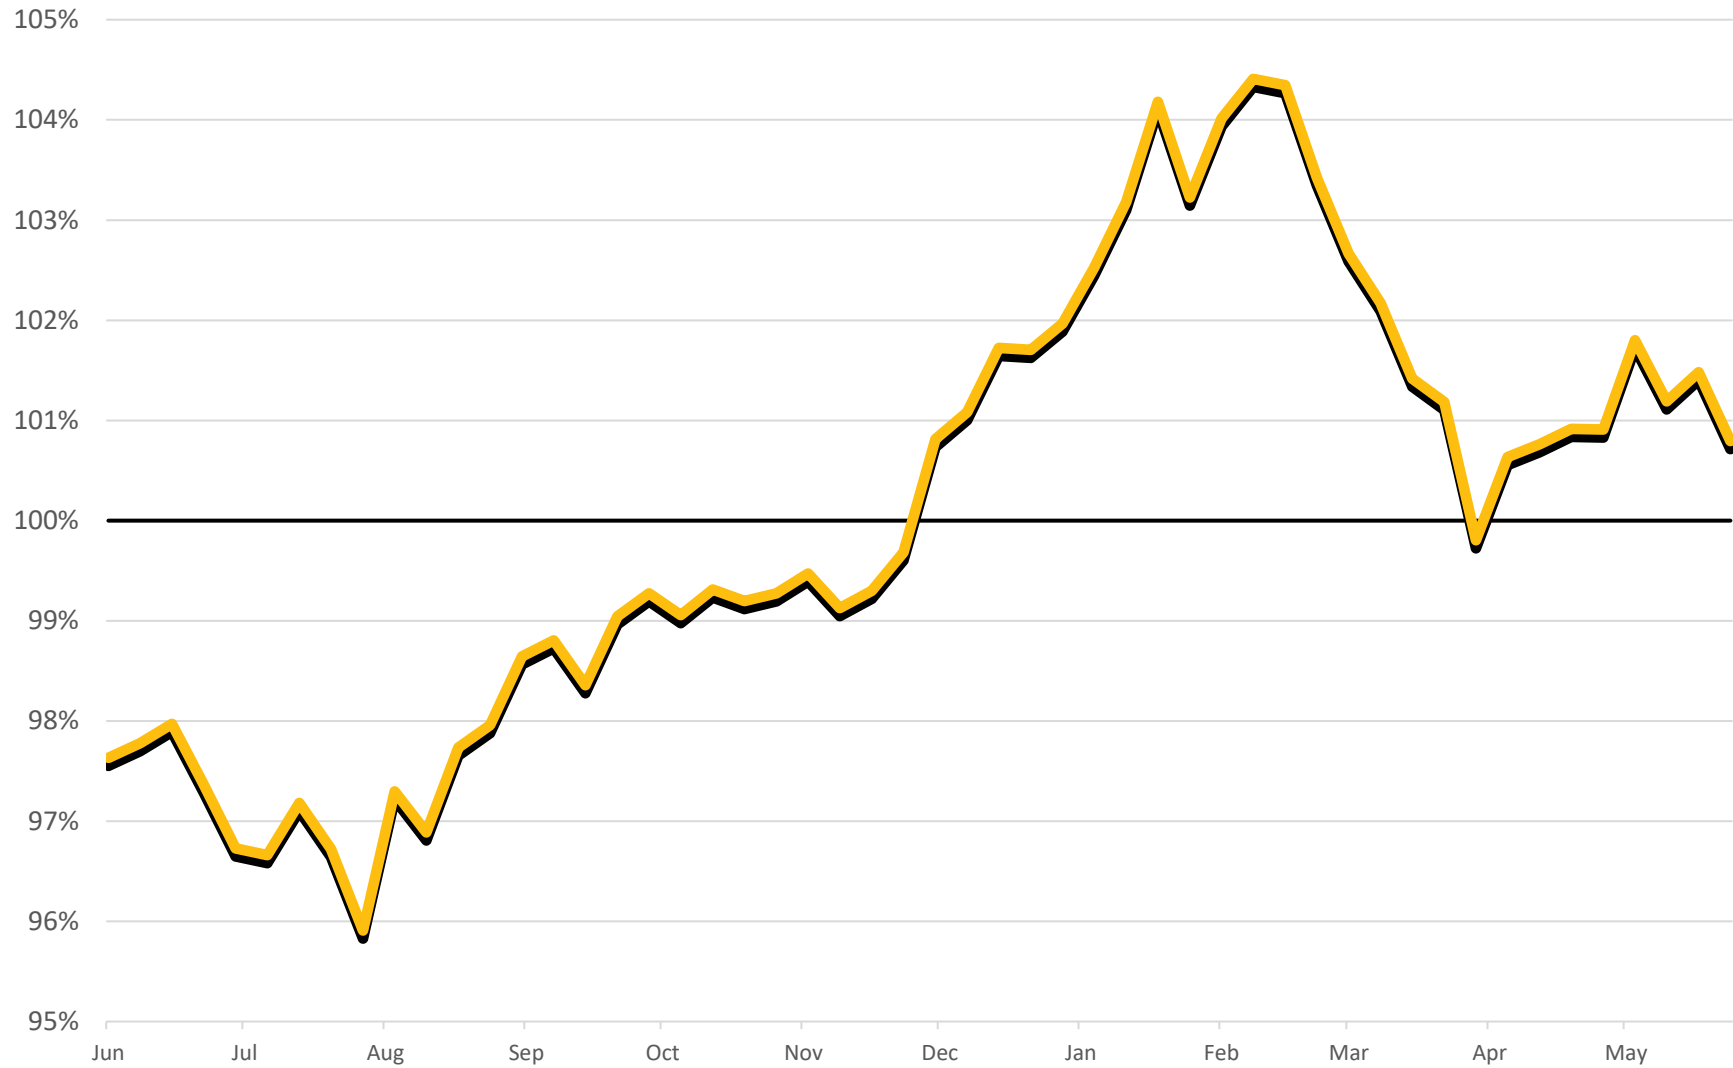

SEASONAL INDEX: PORTLAND WHITE WHEAT WEEKLY 1990-2019

Weekly Wednesday Close
Source: USDA-AMS